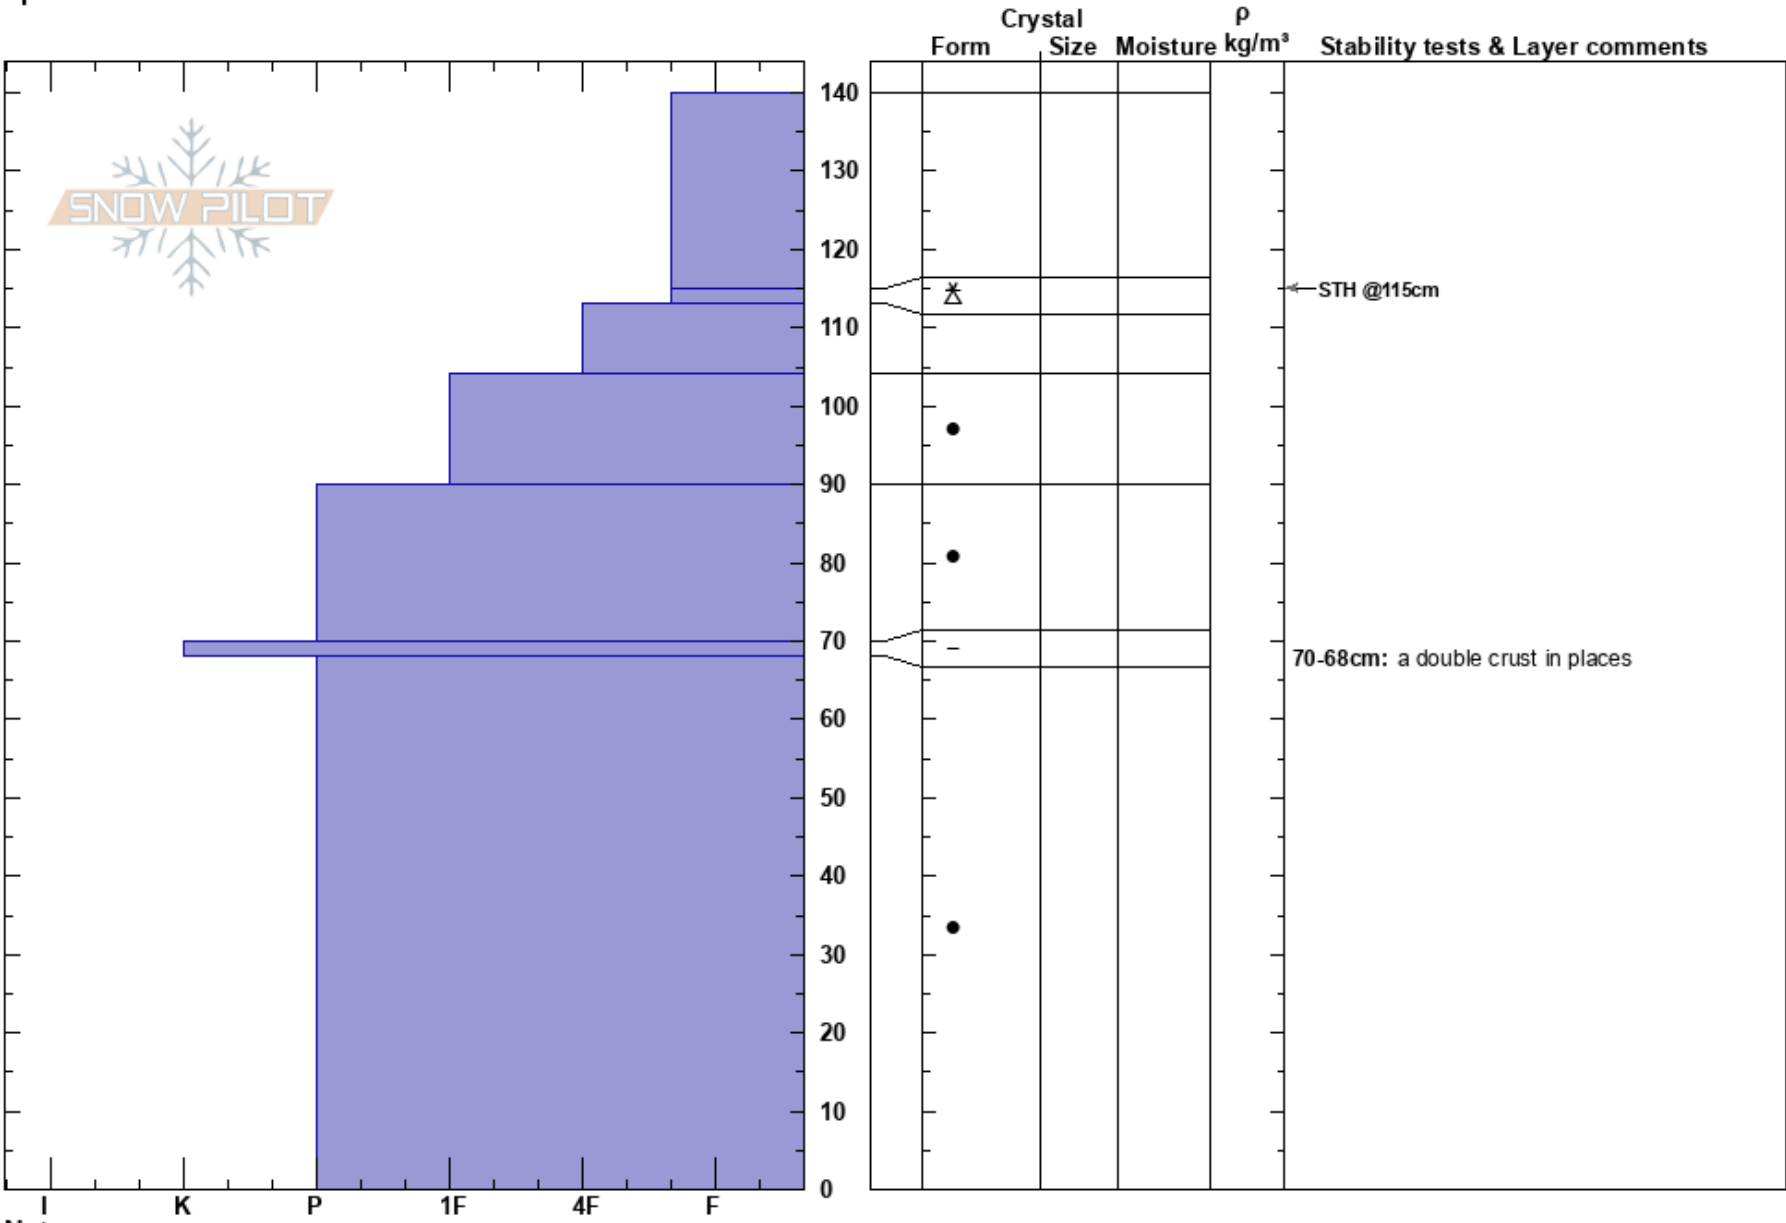

White Pine
 Central Wasatch
 UT
 Elevation: 9999 ft
 Aspect: 192°
 Specifics:

Evelyn Lees
 01/15/2017 - 12:00pm
 Co-ord: 40.54746N, -111.66929W
 Slope Angle: 35°
 Wind Loading: previous

Stability: Very Good
 Air Temperature:
 Sky Cover: FEW
 Precipitation: NO
 Wind: Calm

HS: 140
 Layer Notes:
 70-68cm: a double crust in places

Notes: