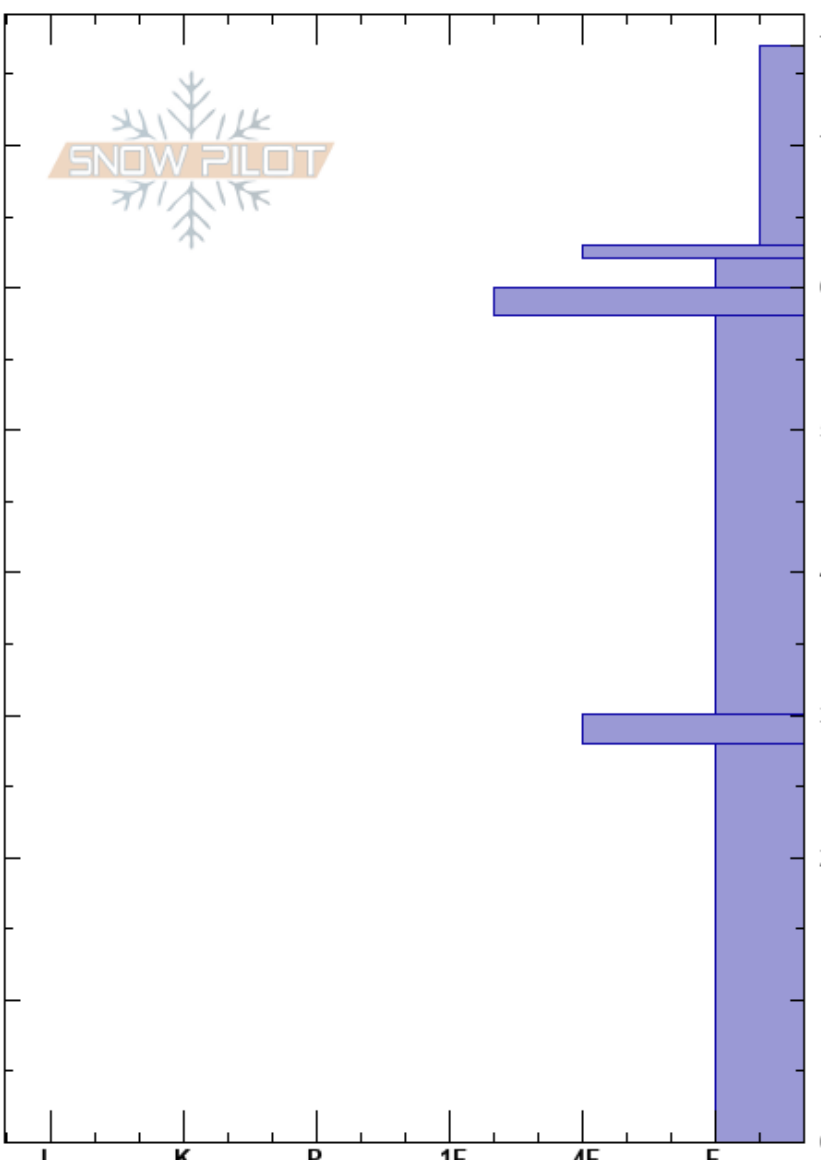

MP 7 EAST
 Bitterroot
 MT
 Elevation: 3750 ft
 Aspect: 167°
 Specifics:

BNSF Avalanche Safety
 01/14/2017 - 12:12pm
 Co-ord: 47.25008N, -115.34125W
 Slope Angle: 37°
 Wind Loading: no

Stability:
 Air Temperature: -15°C
 Sky Cover: CLR
 Precipitation: NO
 Wind: Calm

HS: 77
 PF: 77
 77-63cm: 2 mm Sh on surface
 63-62cm: Decomposing
 60-58cm: Likely 1/9 Bed Surface
 30-28cm: Decomposing

Elevation (cm)	Crystal		Moisture	ρ kg/m³	Stability tests & Layer comments
	Form	Size			
77					
70	/ (V)		D		77-63cm: 2 mm Sh on surface
63-62	⊙⊙		D		63-62cm: Decomposing
60	□	1	D		← ECTN12 @61cm
60-58	⊙⊙		D		← CT12, Q2 @61cm Q2+ ← CT14, Q3 @61cm
60-58					60-58cm: Likely 1/9 Bed Surface
40	□	1.5	D		
30	⊙⊙		D		30-28cm: Decomposing
10	^	2.5	D		