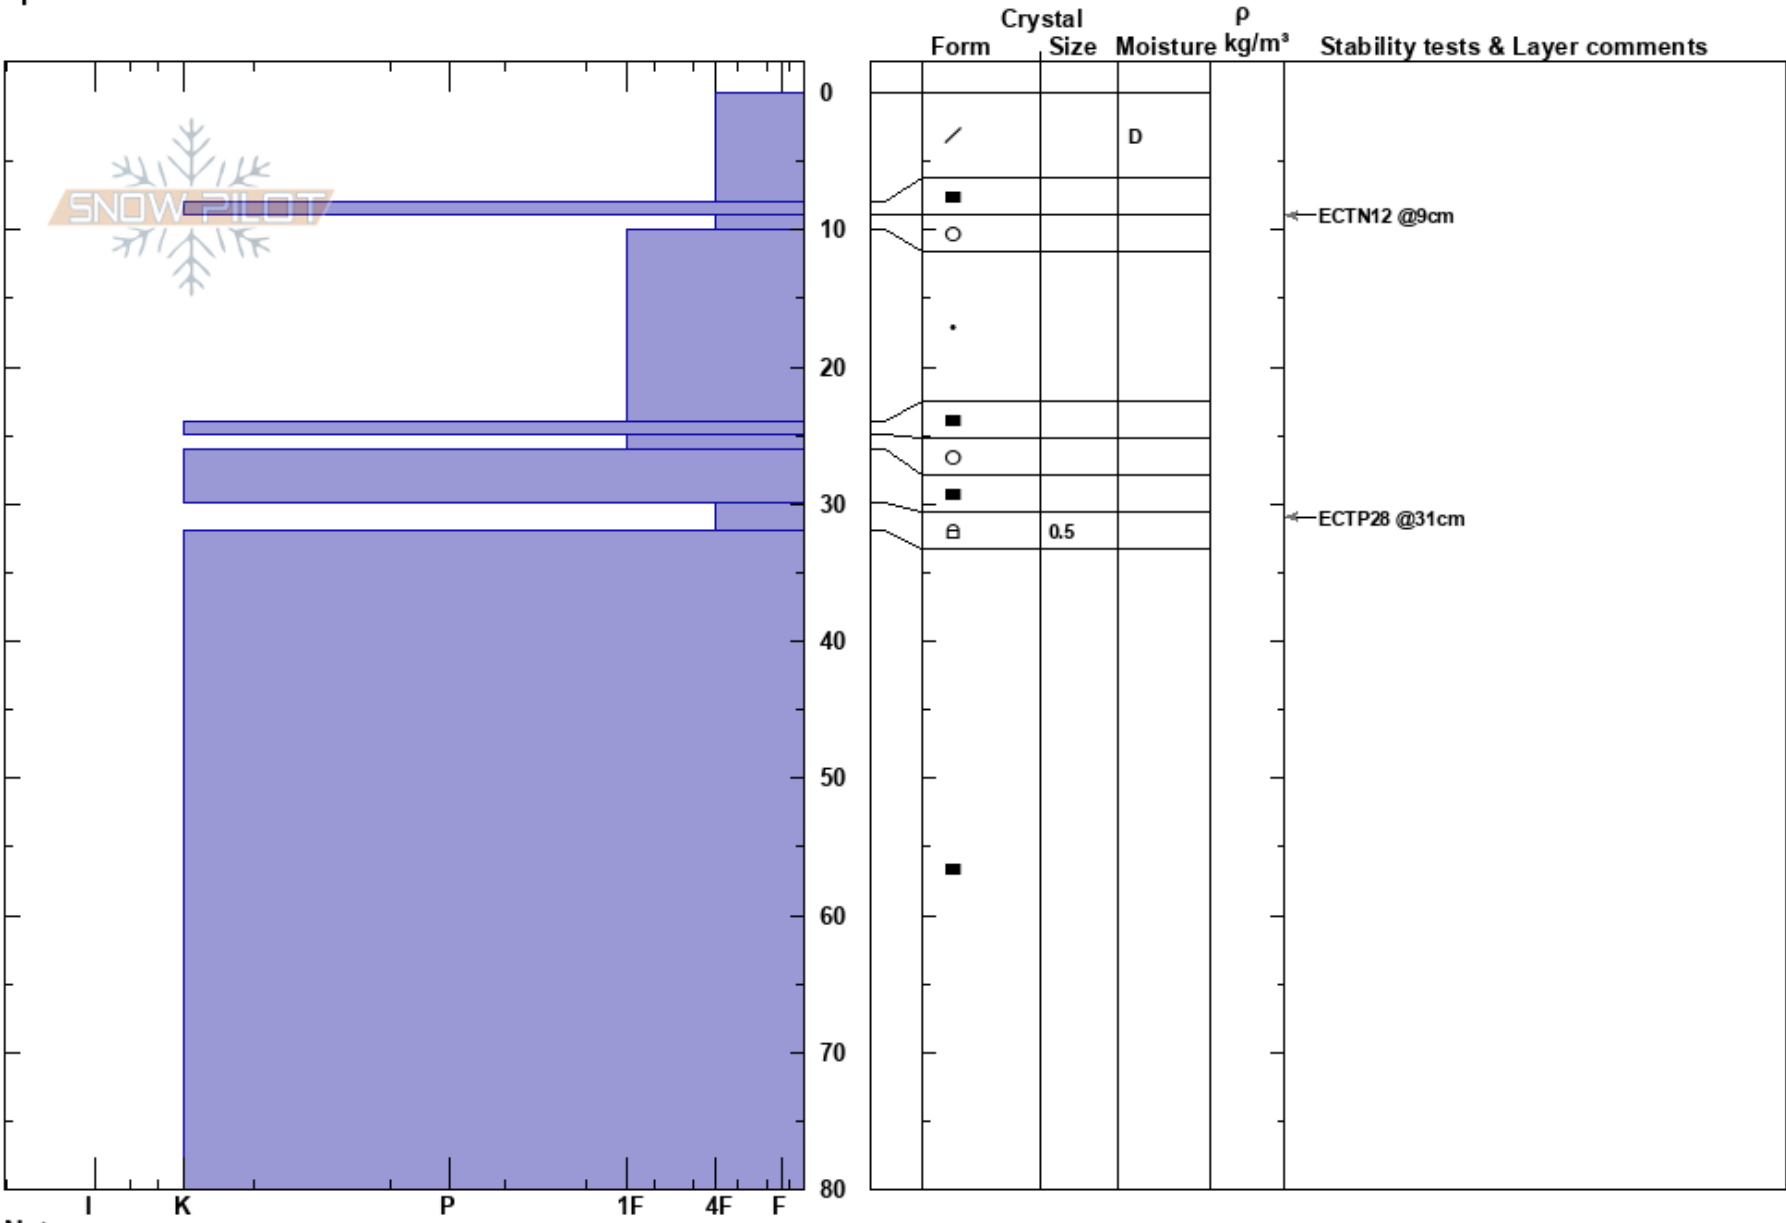

Rundtind  
 Lyngen Alps  
 Norway  
 Elevation: 700 m  
 Aspect:  
 Specifics:

Patrik Jonsson  
 15/01/2017 - 11:00  
 Co-ord:  
 Slope Angle: 15°  
 Wind Loading: no

Stability: **HS:80**  
 Air Temperature: -5°C **PF: 5** 9-10cm: Problematic layer  
 Sky Cover: FEW  
 Precipitation: NO  
 Wind: W Calm