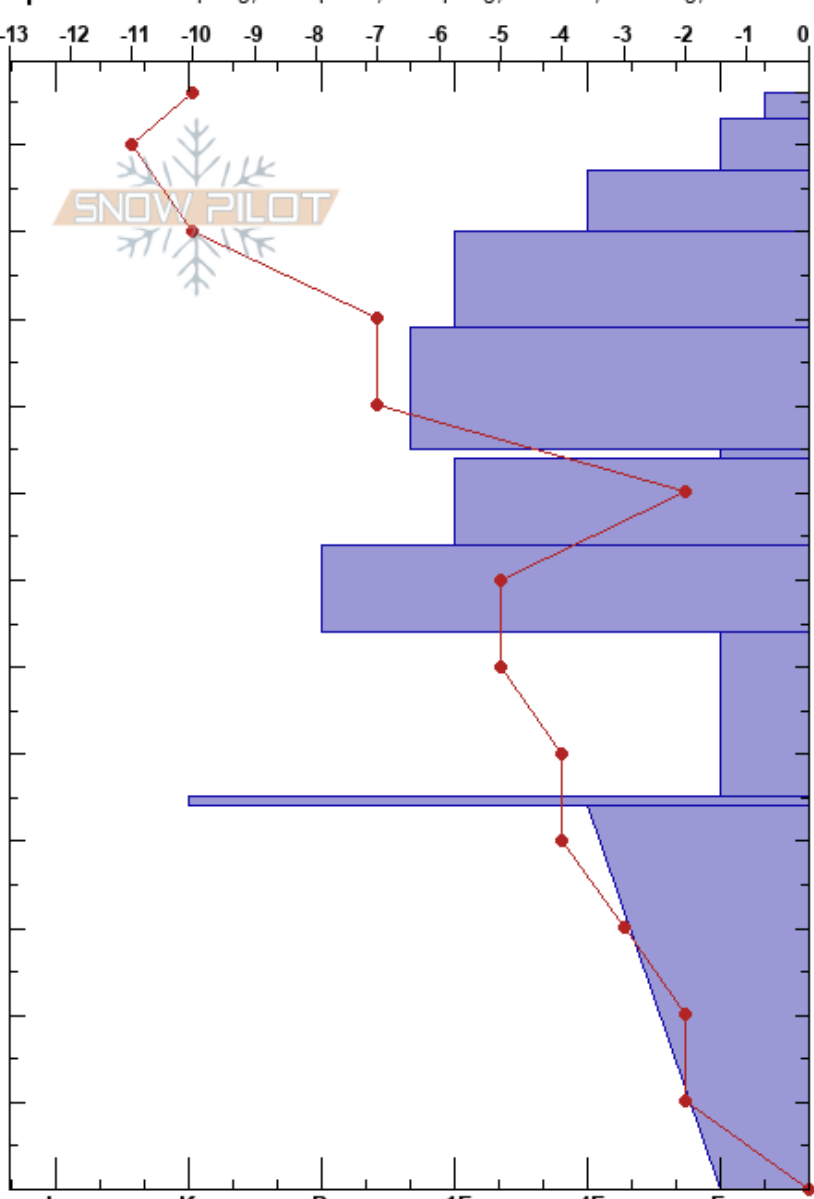

rattlesnake12_31_2018

Travis Craft

Stability: Poor

HS: 126

Layer Notes:

Rattlesnake Mtns

12/31/2018 - 11:00am

Air Temperature: -11°C

PF: 60

44-0cm: Problematic layer

MT

Co-ord: 47.04015N, -113.98256W

Sky Cover: OVC

Elevation: 7800 ft

Slope Angle: 20°

Precipitation: NO

Aspect: 165°

Wind Loading:

Wind: Calm

Specifics: Collapsing, widespread; Collapsing, localized; Cracking; Recent avalanche activity on similar slopes; Recent avalanche activity on different slopes

Crystal Form	Size	Moisture	ρ kg/m ³	Stability tests & Layer comments
+				
/				
•				
•				
/				← ECTP12 @99cm
	3-6			
•				
•				
□	2			
⊙				← ECTP21 @44cm
□ (^)				