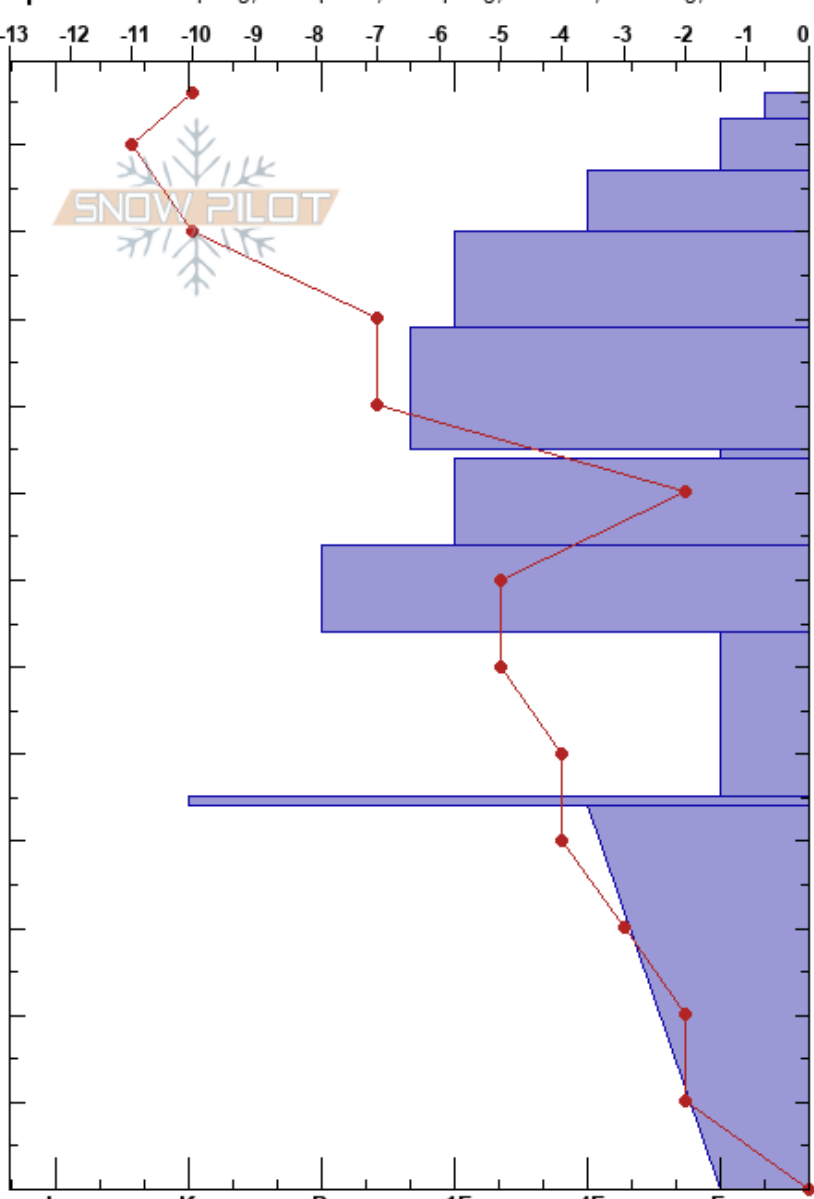

rattlesnake12\_31\_2018

Travis Craft

Stability: Poor

HS: 126

Layer Notes:

Rattlesnake Mtns

12/31/2018 - 11:00am

Air Temperature: -11°C

PF: 60

44-0cm: Problematic layer

MT

Co-ord: 47.04015N, -113.98256W

Sky Cover: OVC

Elevation: 7800 ft

Slope Angle: 20°

Precipitation: NO

Aspect: 165°

Wind Loading:

Wind: Calm

Specifics: Collapsing, widespread; Collapsing, localized; Cracking; Recent avalanche activity on similar slopes; Recent avalanche activity on different slopes

Crystal Form	Crystal Size	Moisture	ρ kg/m³	Stability tests & Layer comments
+				
/				
•				
•				
/				← ECTP12 @99cm
	3-6			
•				
•				
□	2			
⊙				← ECTP21 @44cm
□ (^)				