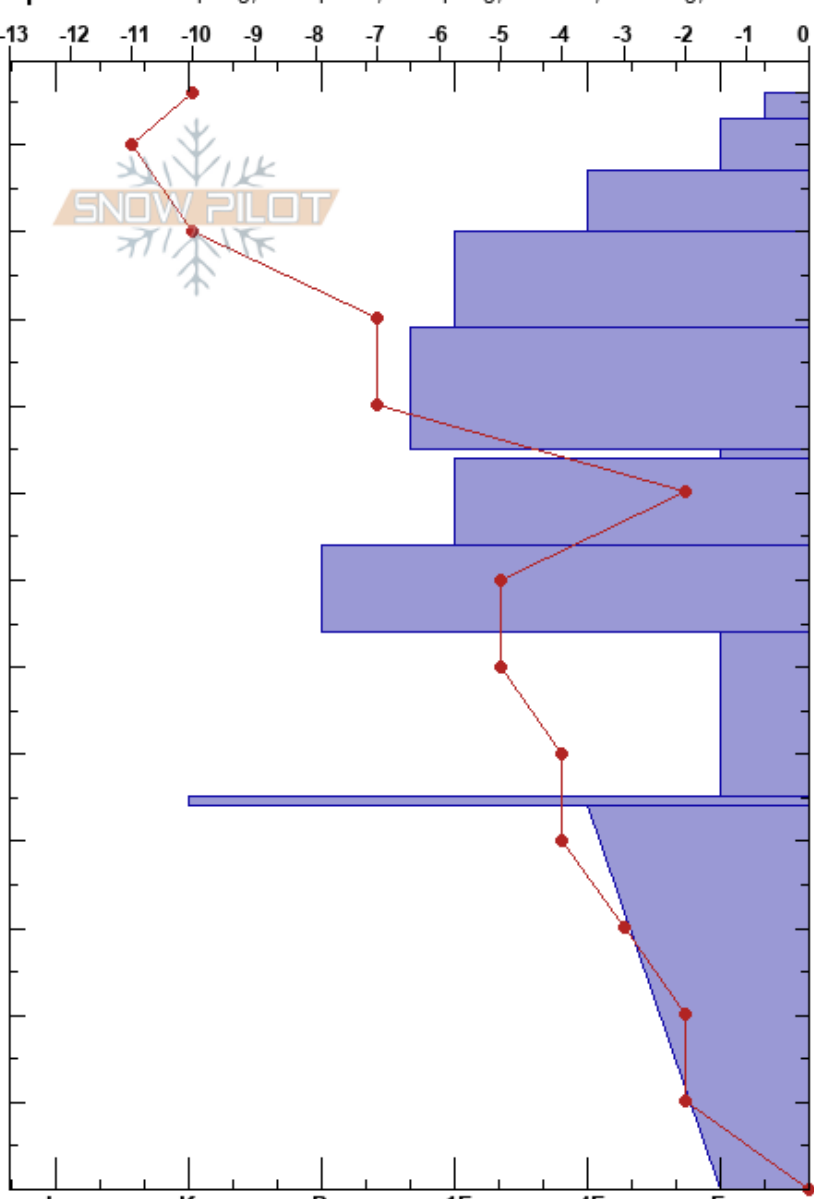

rattlesnake12_31_2018

Travis Craft

Stability: Poor

HS: 126

Layer Notes:

Rattlesnake Mtns

12/31/2018 - 11:00am

Air Temperature: -11°C

PF: 60

44-0cm: Problematic layer

MT

Co-ord: 47.04015N, -113.98256W

Sky Cover: OVC

Elevation: 7800 ft

Slope Angle: 20°

Precipitation: NO

Aspect: 165°

Wind Loading:

Wind: Calm

Specifics: Collapsing, widespread; Collapsing, localized; Cracking; Recent avalanche activity on similar slopes; Recent avalanche activity on different slopes

Crystal Form	Crystal Size	Moisture	ρ kg/m³	Stability tests & Layer comments
+				
/				
•				
•				
/				←ECTP12 @99cm
	3-6			
•				
•				
□	2			
⊙				←ECTP21 @44cm
□ (^)				