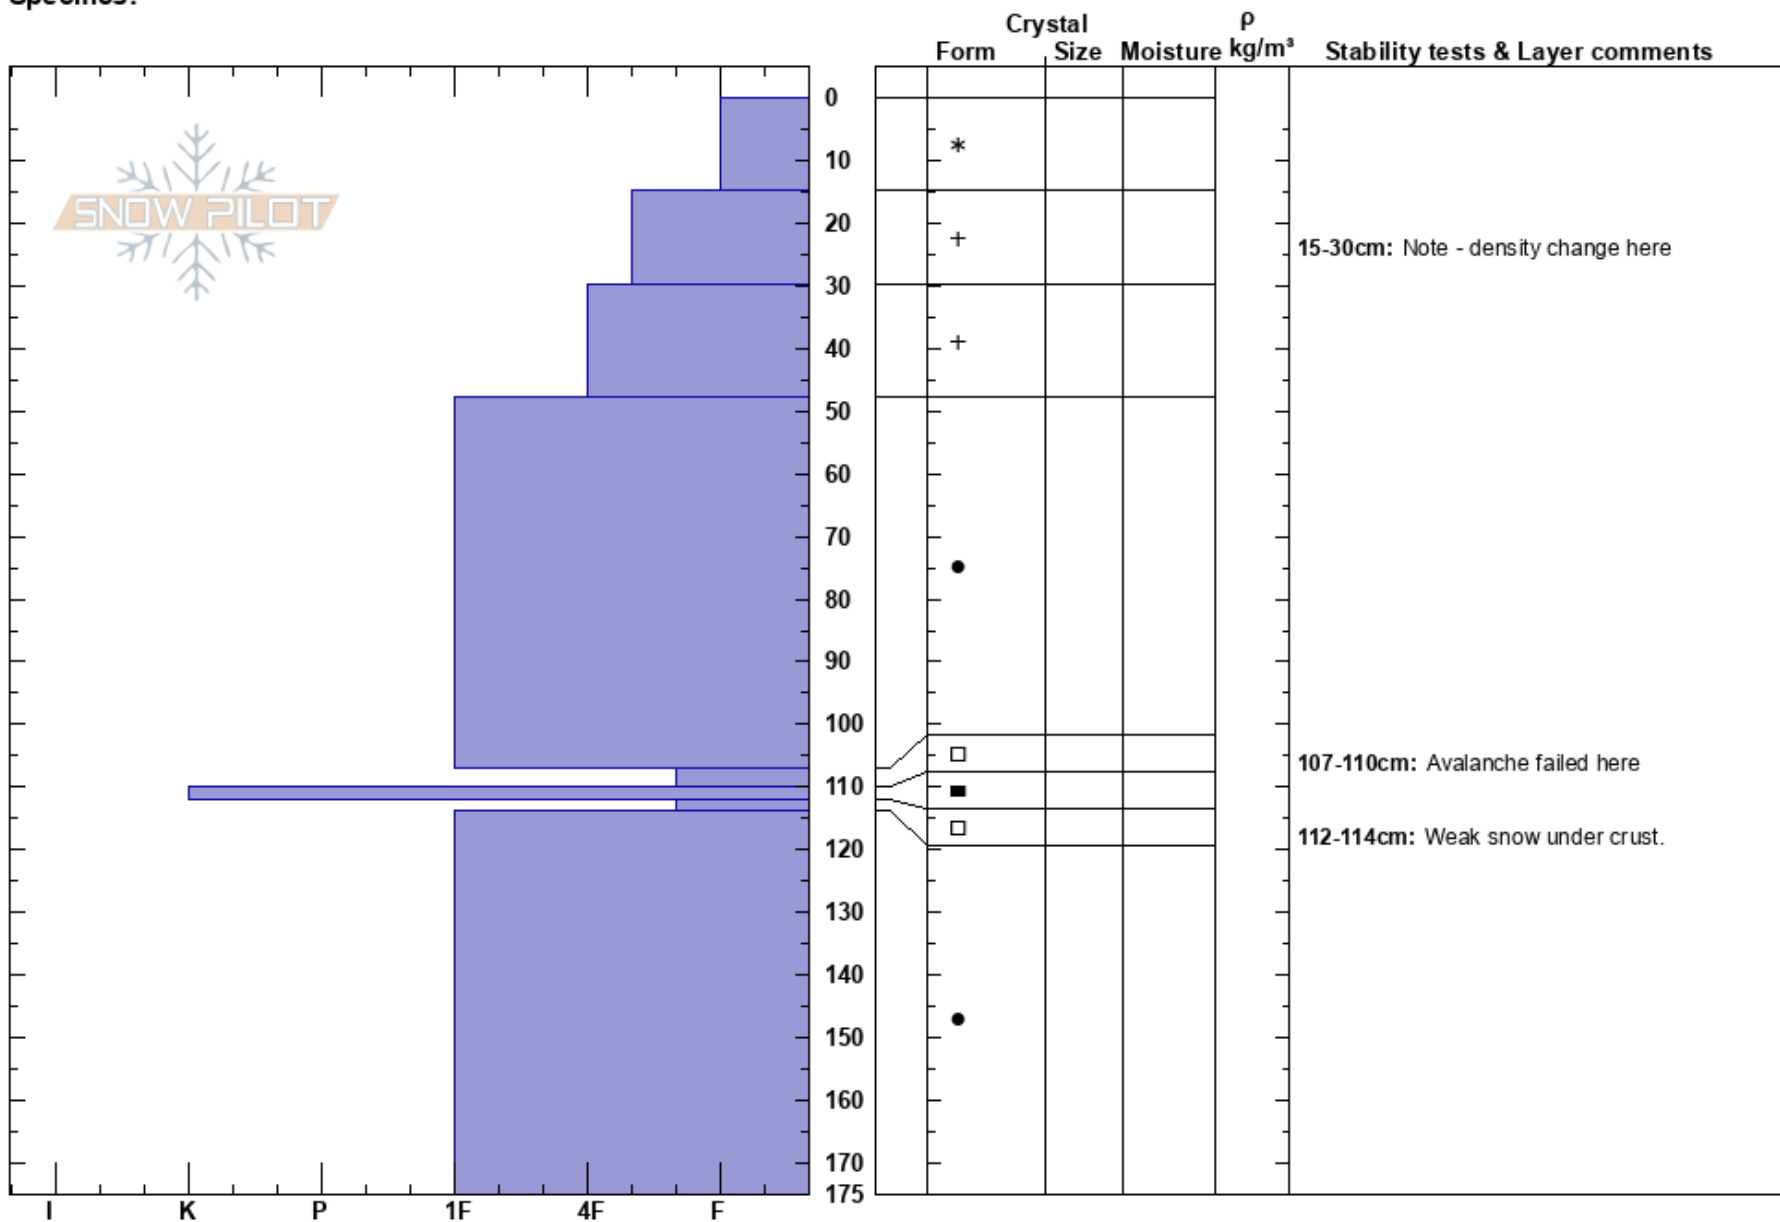

Uintas Accident
 Uinta Range
 UT
 Elevation: 2895 m
 Aspect: 90°
 Specifics:

trent meisenheimer
 01/12/2017 - 1:00pm
 Co-ord: 40.72747N, -111.12450E
 Slope Angle: 37°
 Wind Loading:

Stability:
 Air Temperature:
 Sky Cover: OVC
 Precipitation: NO
 Wind: Calm

HS: 175
 PF: 30
 Layer Notes:
 15-30cm: Note - density change here
 107-110cm: Avalanche failed here
 112-114cm: Weak snow under crust.

Notes: Looked like we were in Japan. Incredible amount of new snow.