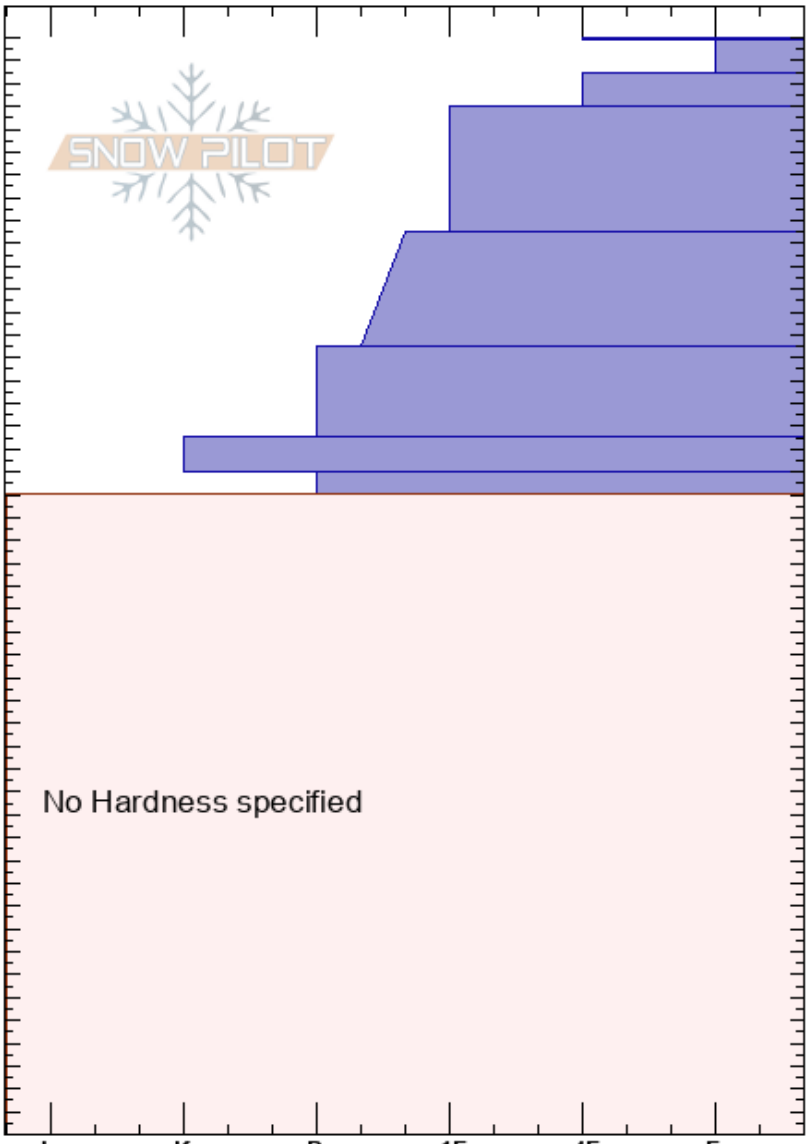

Tamarack Peak
 Carson Range
 NV
 Elevation: 9670 ft
 Aspect: 12°
 Specifics: Ski tracks on slope; We skied slope

Andy Anderson
 01/14/2017 - 12:00pm
 Co-ord: 39.31836N, -119.91763W
 Slope Angle: 20°
 Wind Loading:

Stability: Good
 Air Temperature:
 Sky Cover: CLR
 Precipitation: NO
 Wind: Calm

HS: 480
 Layer Notes:
 290-280cm: Layer continued below.
 280-0cm: Probed

Depth (cm)	Crystal		Moisture	ρ kg/m ³	Stability tests & Layer comments
	Form	Size			
480					
470	∇	4			
460					
450	∇				← ECTN14 @450cm
440	/	1			
430					
420	/ (•)	0.5			
410	•	0.5			
400					
390					
380					
370	•	0.5-1			
360					
350					
340					
330	•	1			
320					
310					
300	=				
290					
280	•	0.5			290-280cm: Layer continued below.
270					
260					
250					
240					
230					
220					
210					
200					
190					
180					
170					
160					
150					
140					
130					
120					
110					
100					
90					
80					
70					
60					
50					
40					
30					
20					
10					
0					280-0cm: Probed