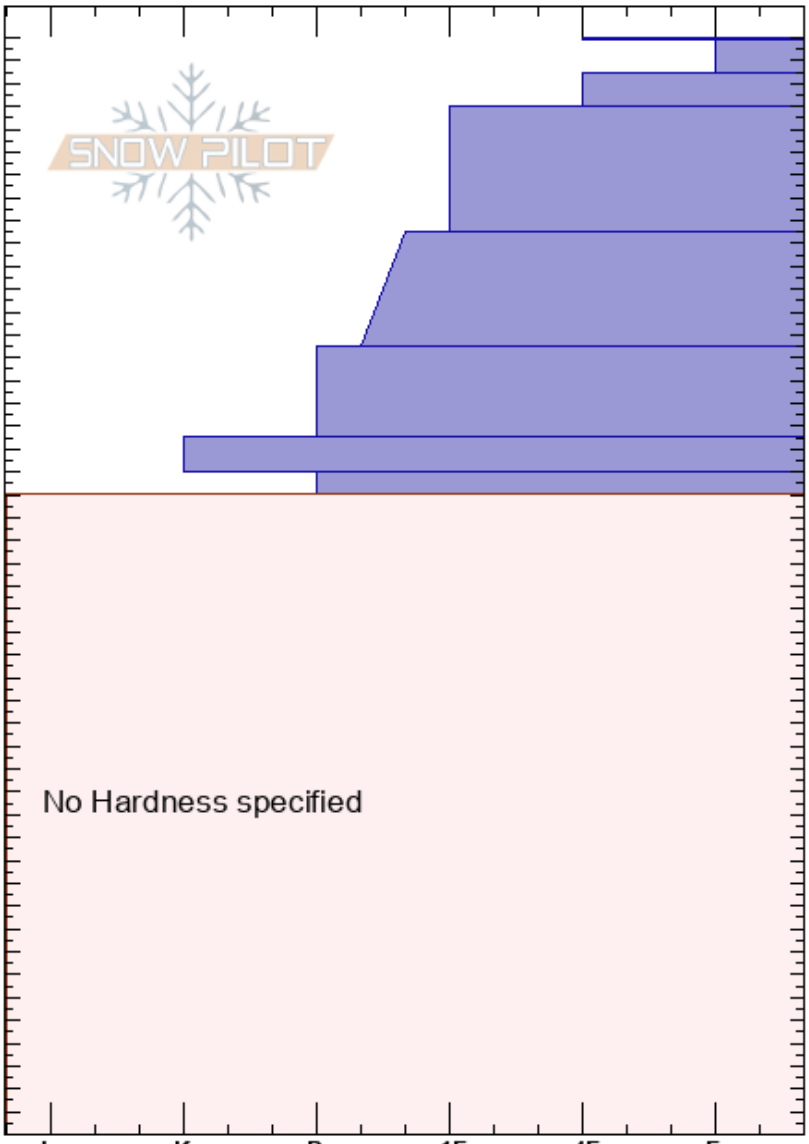

Tamarack Peak
 Carson Range
 NV
 Elevation: 9670 ft
 Aspect: 12°
 Specifics: Ski tracks on slope; We skied slope

Andy Anderson
 01/14/2017 - 12:00pm
 Co-ord: 39.31836N, -119.91763W
 Slope Angle: 20°
 Wind Loading:

Stability: Good
 Air Temperature:
 Sky Cover: CLR
 Precipitation: NO
 Wind: Calm

HS: 480
 Layer Notes:
 290-280cm: Layer continued below.
 280-0cm: Probed

Depth (cm)	Crystal		Moisture	ρ kg/m ³	Stability tests & Layer comments
	Form	Size			
480					
470	∇	4			
460					
450	∇				← ECTN14 @450cm
440	/	1			
430					
420	/ (•)	0.5			
410	•	0.5			
400					
390					
380					
370	•	0.5-1			
360					
350					
340					
330	•	1			
320					
310					
300	=				
290					290-280cm: Layer continued below.
280	•	0.5			
270					
260					
250					
240					
230					
220					
210					
200					
190					
180					
170					
160					
150					
140					
130					280-0cm: Probed
120					
110					
100					
90					
80					
70					
60					
50					
40					
30					
20					
10					
0					