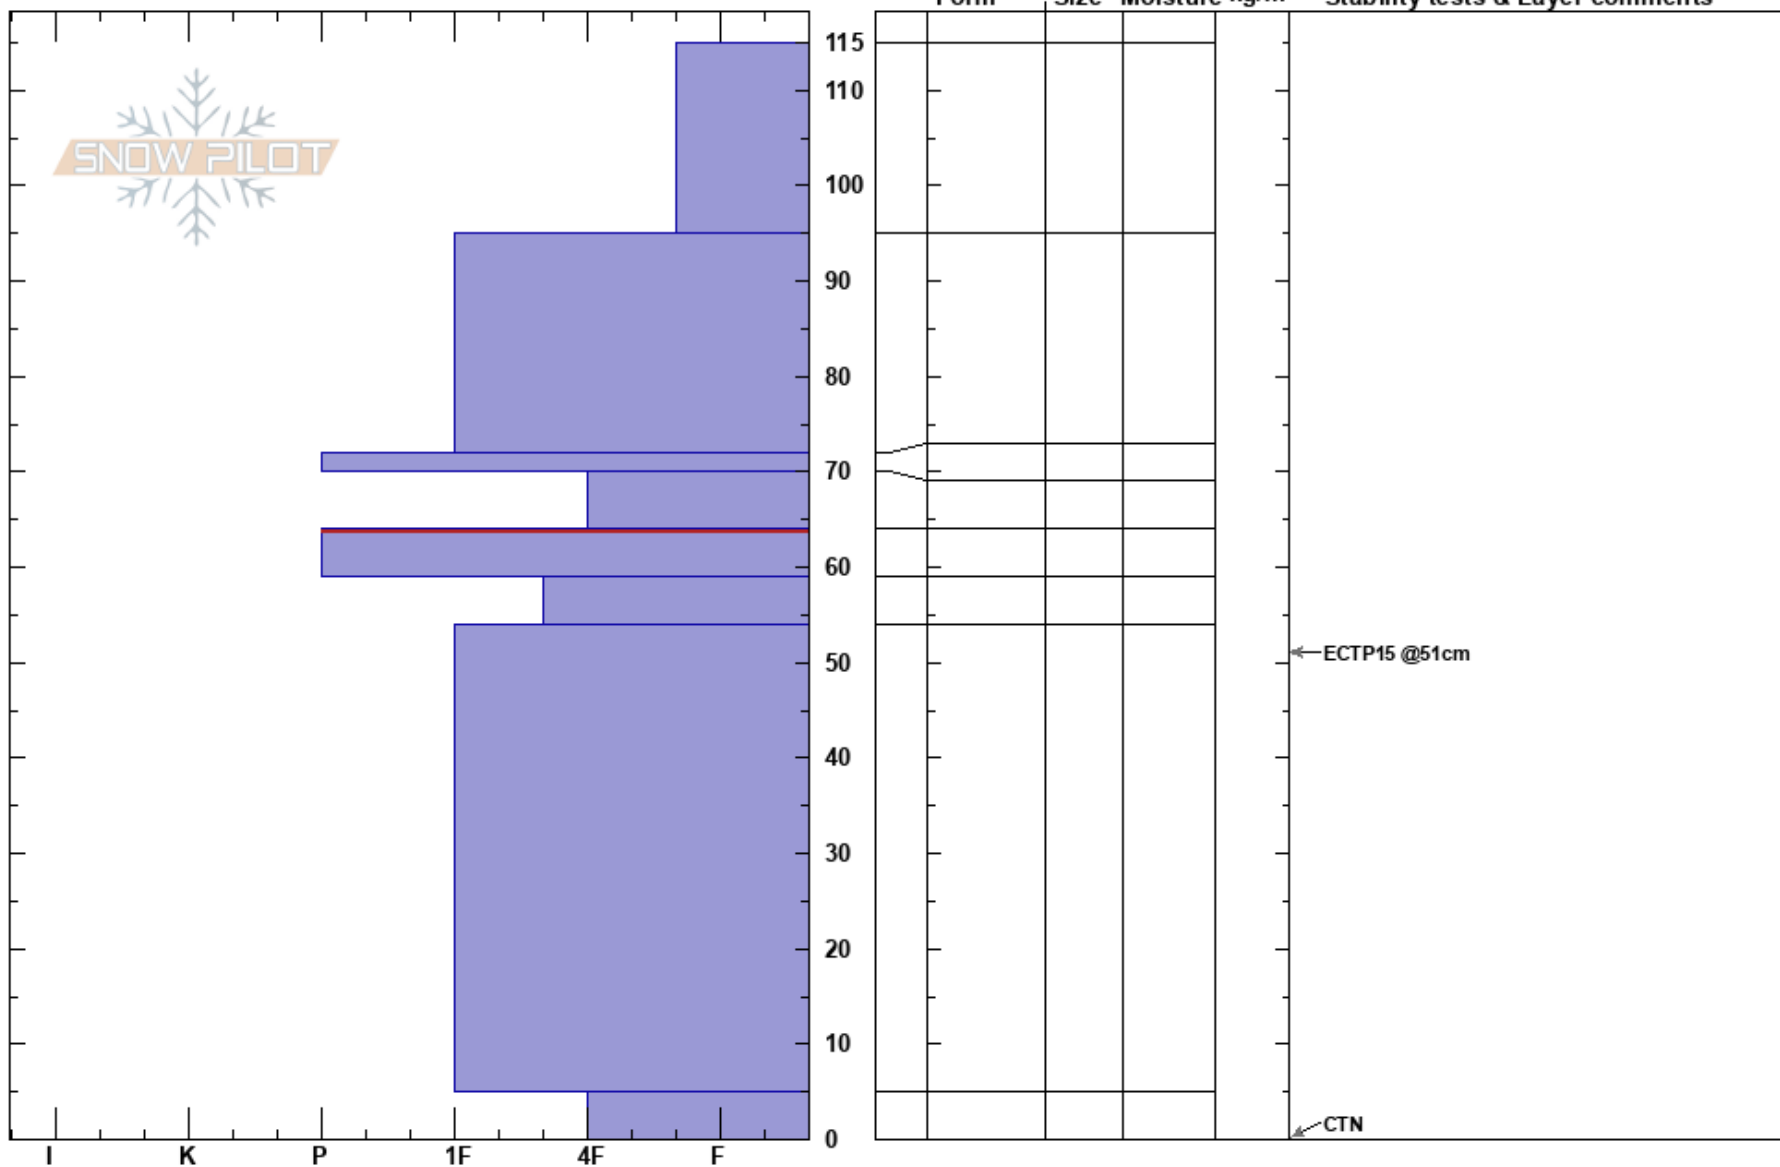

Dakota Bowl Low  
 Madison Range-N  
 MT  
 Elevation: 8900 ft  
 Aspect: 152°  
 Specifics:

Scott Patch  
 12/11/2018 - 12:00pm  
 Co-ord:  
 Slope Angle: 35°  
 Wind Loading:

Stability:  
 Air Temperature:  
 Sky Cover:  
 Precipitation:  
 Wind:

HS: 115  
 Layer Notes:  
 64-59cm: Problematic layer

Notes: