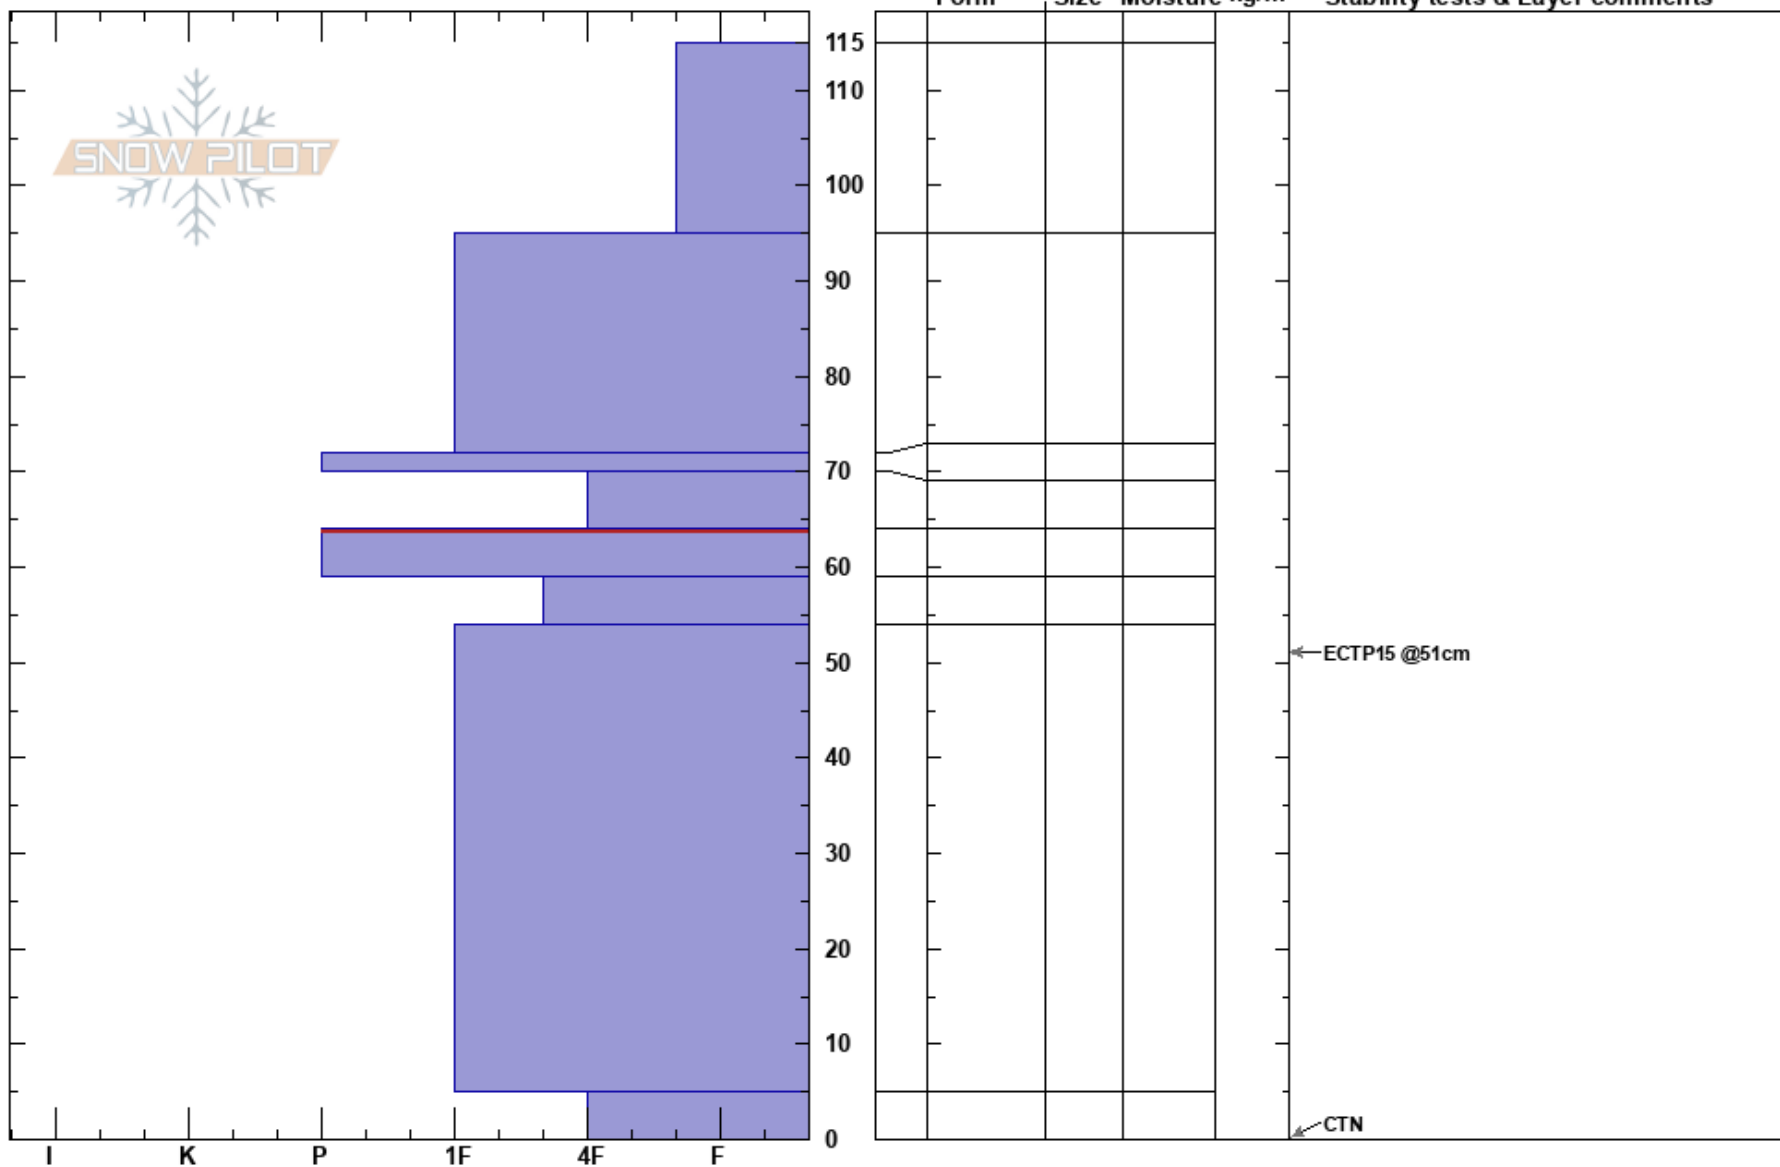

Dakota Bowl Low
 Madison Range-N
 MT
 Elevation: 8900 ft
 Aspect: 152°
 Specifics:

Scott Patch
 12/11/2018 - 12:00pm
 Co-ord:
 Slope Angle: 35°
 Wind Loading:

Stability:
 Air Temperature:
 Sky Cover:
 Precipitation:
 Wind:

HS: 115
 Layer Notes:
 64-59cm: Problematic layer

Notes: