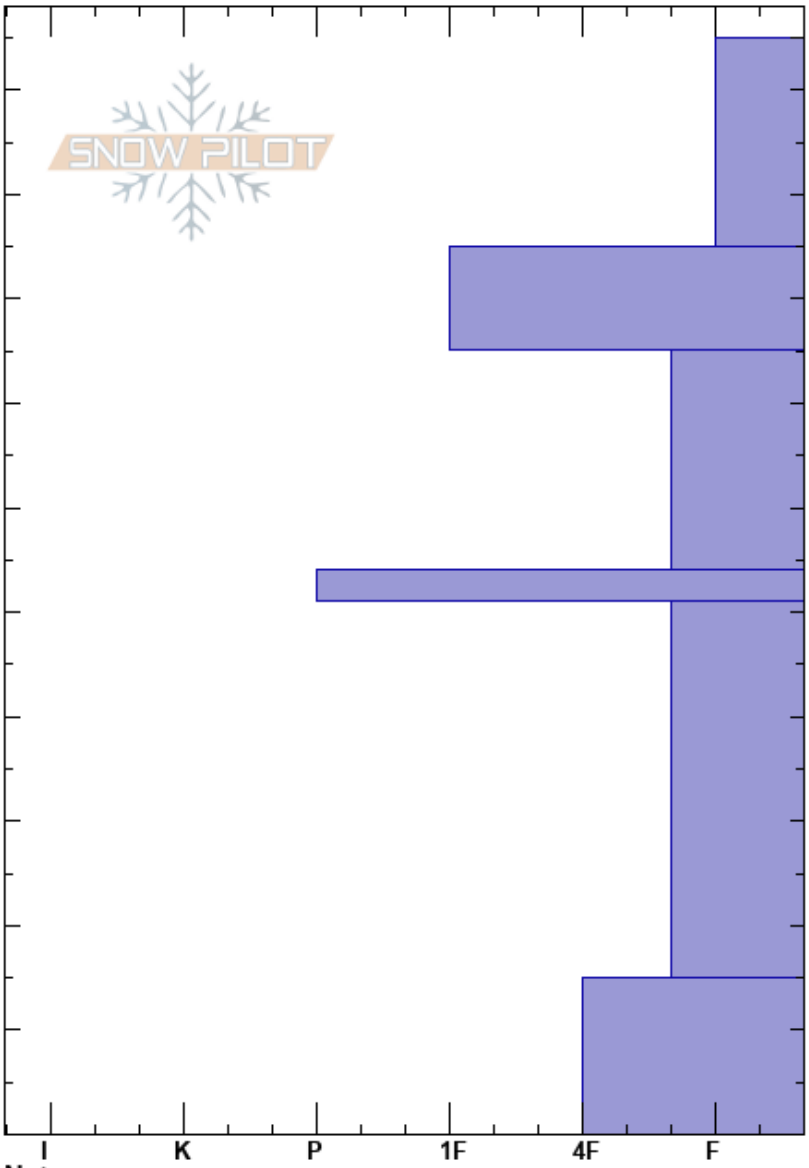

Hanging Valley  
 Madison Range-N  
 MT  
 Elevation: 8800 ft  
 Aspect: 161°  
 Specifics:

Scott Patch  
 12/17/2018 - 11:00am  
 Co-ord:  
 Slope Angle: 36°  
 Wind Loading:

Stability:  
 Air Temperature:  
 Sky Cover:  
 Precipitation:  
 Wind:

HS: 105  
 Layer Notes:  
 75-54cm: Problematic layer

Height (cm)	Crystal		Moisture	$\rho$ kg/m <sup>3</sup>	Stability tests & Layer comments
	Form	Size			
0 - 15		^			
15 - 50					
50 - 55					← ECTN24 @50cm
55 - 80					
80 - 105					
60 - 65	□	1			