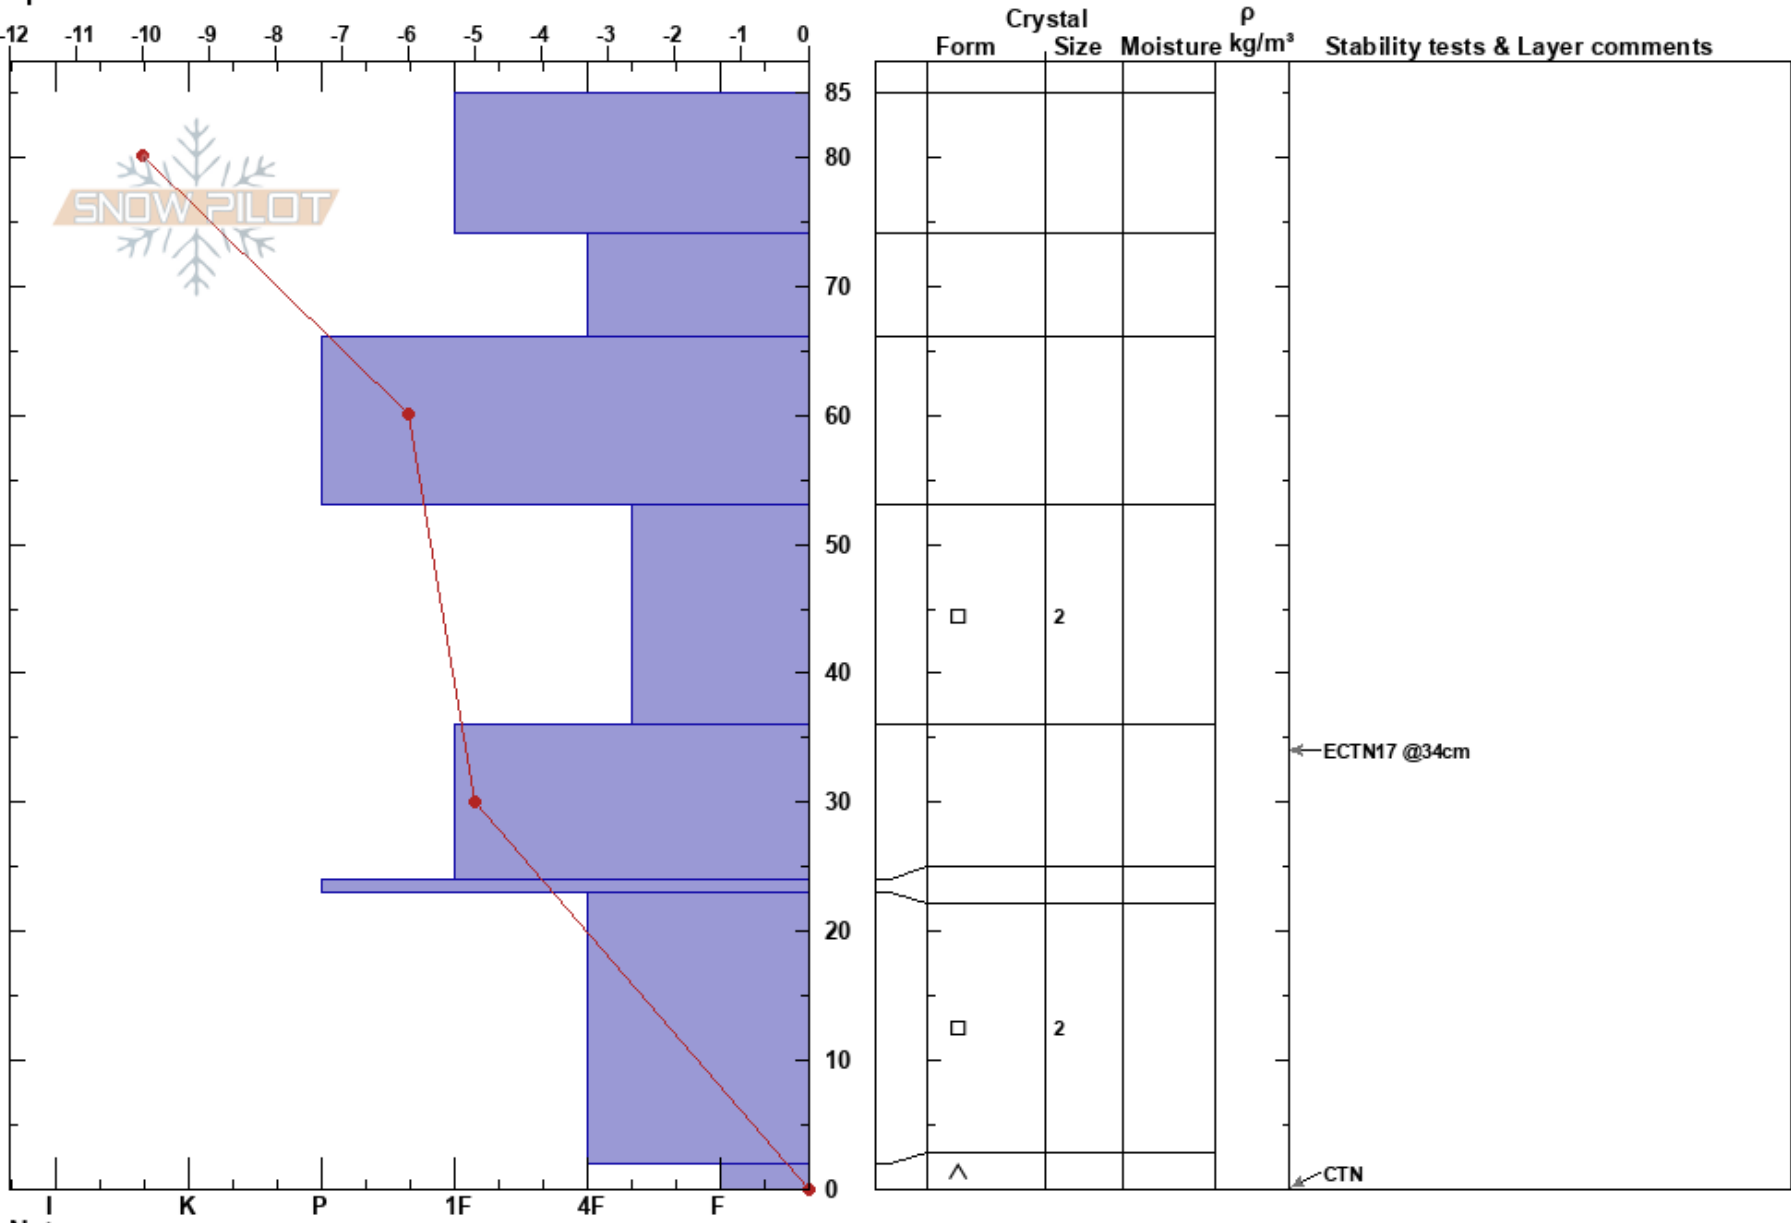

Barely legal  
 Madison Range-N  
 MT  
 Elevation: 9945 ft  
 Aspect: 131°  
 Specifics:

Scott Patch  
 12/26/2018 - 1:00pm  
 Co-ord:  
 Slope Angle: 38°  
 Wind Loading:

Stability:  
 Air Temperature:  
 Sky Cover:  
 Precipitation:  
 Wind:

HS:85  
 Layer Notes:  
 53-36cm: Problematic layer

Notes: