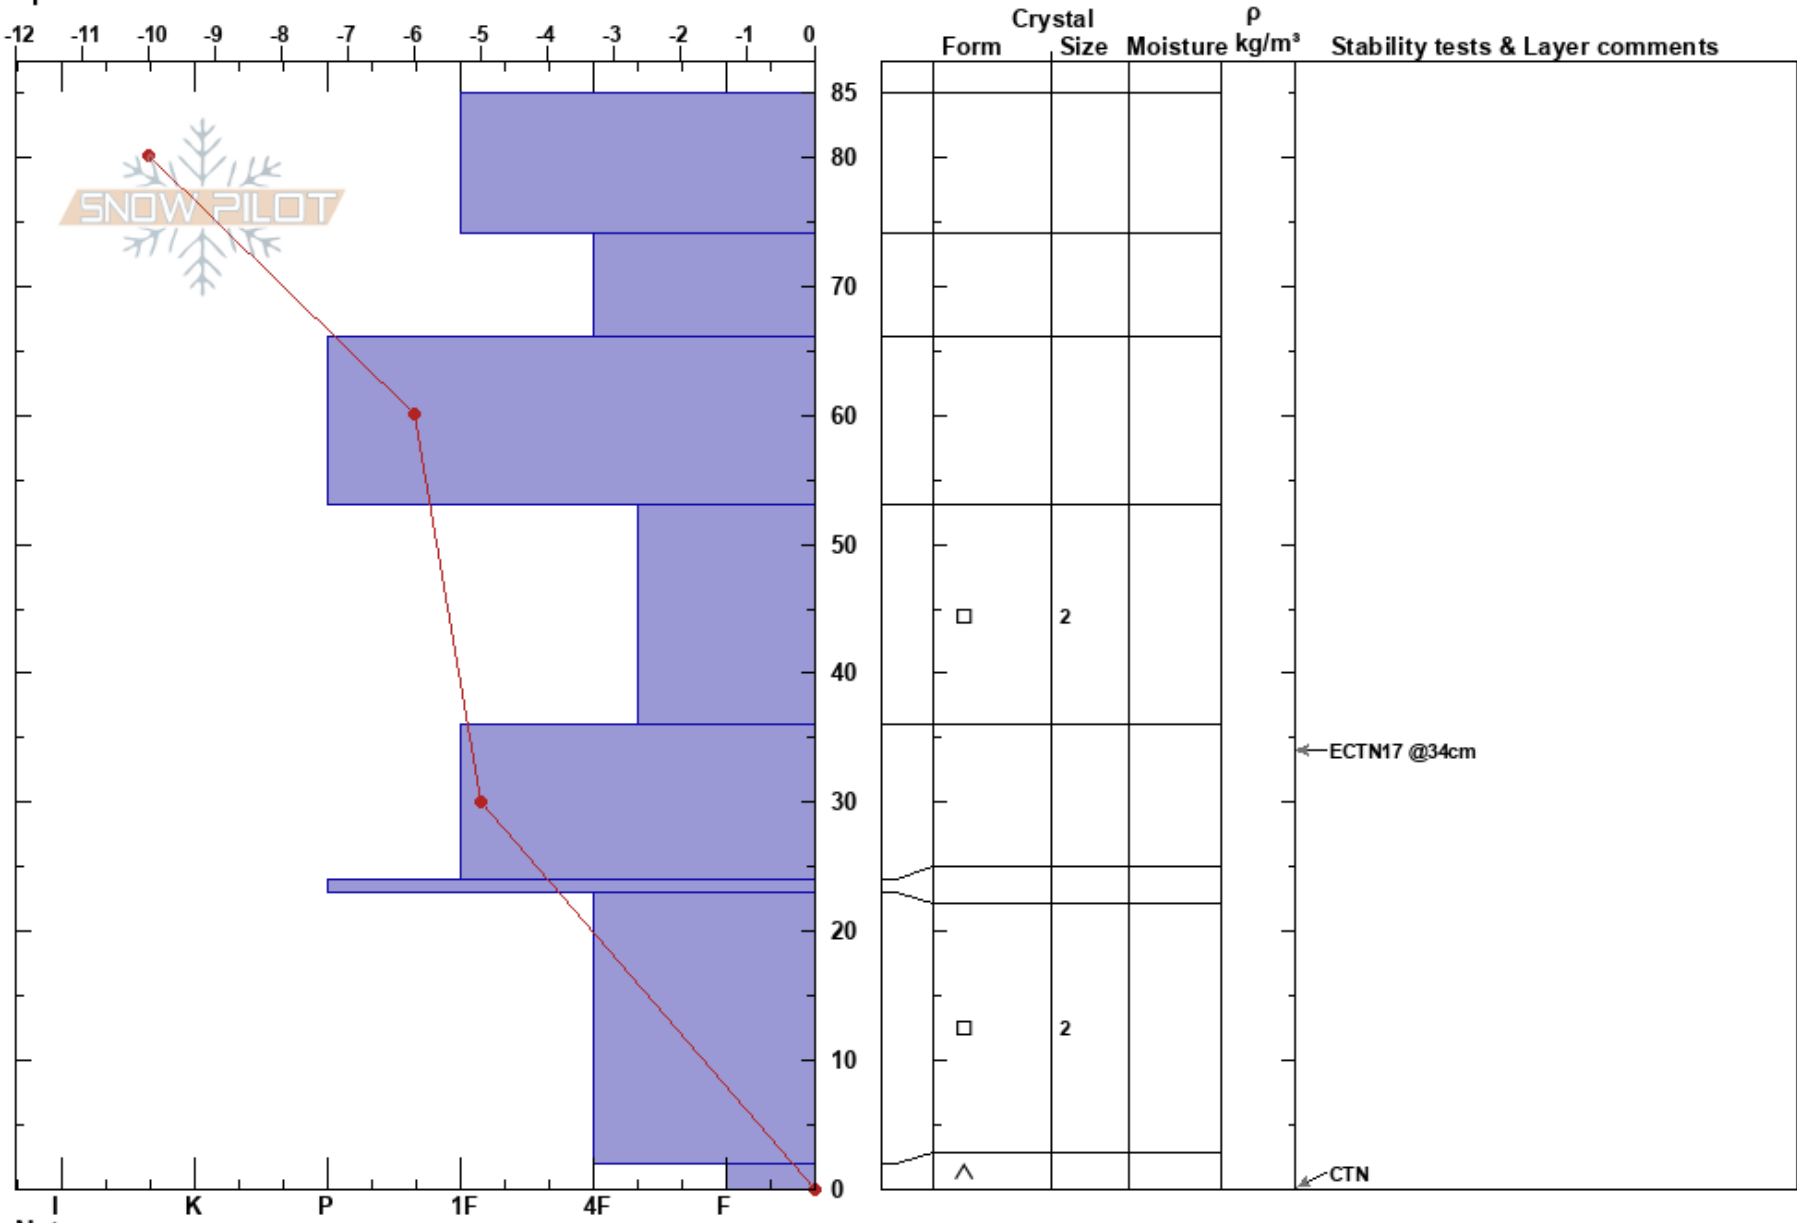

Barely legal  
 Madison Range-N  
 MT  
 Elevation: 9945 ft  
 Aspect: 131°  
 Specifics:

Scott Patch  
 12/26/2018 - 1:00pm  
 Co-ord:  
 Slope Angle: 38°  
 Wind Loading:

Stability:  
 Air Temperature:  
 Sky Cover:  
 Precipitation:  
 Wind:

HS:85  
 Layer Notes:  
 53-36cm: Problematic layer

Notes: