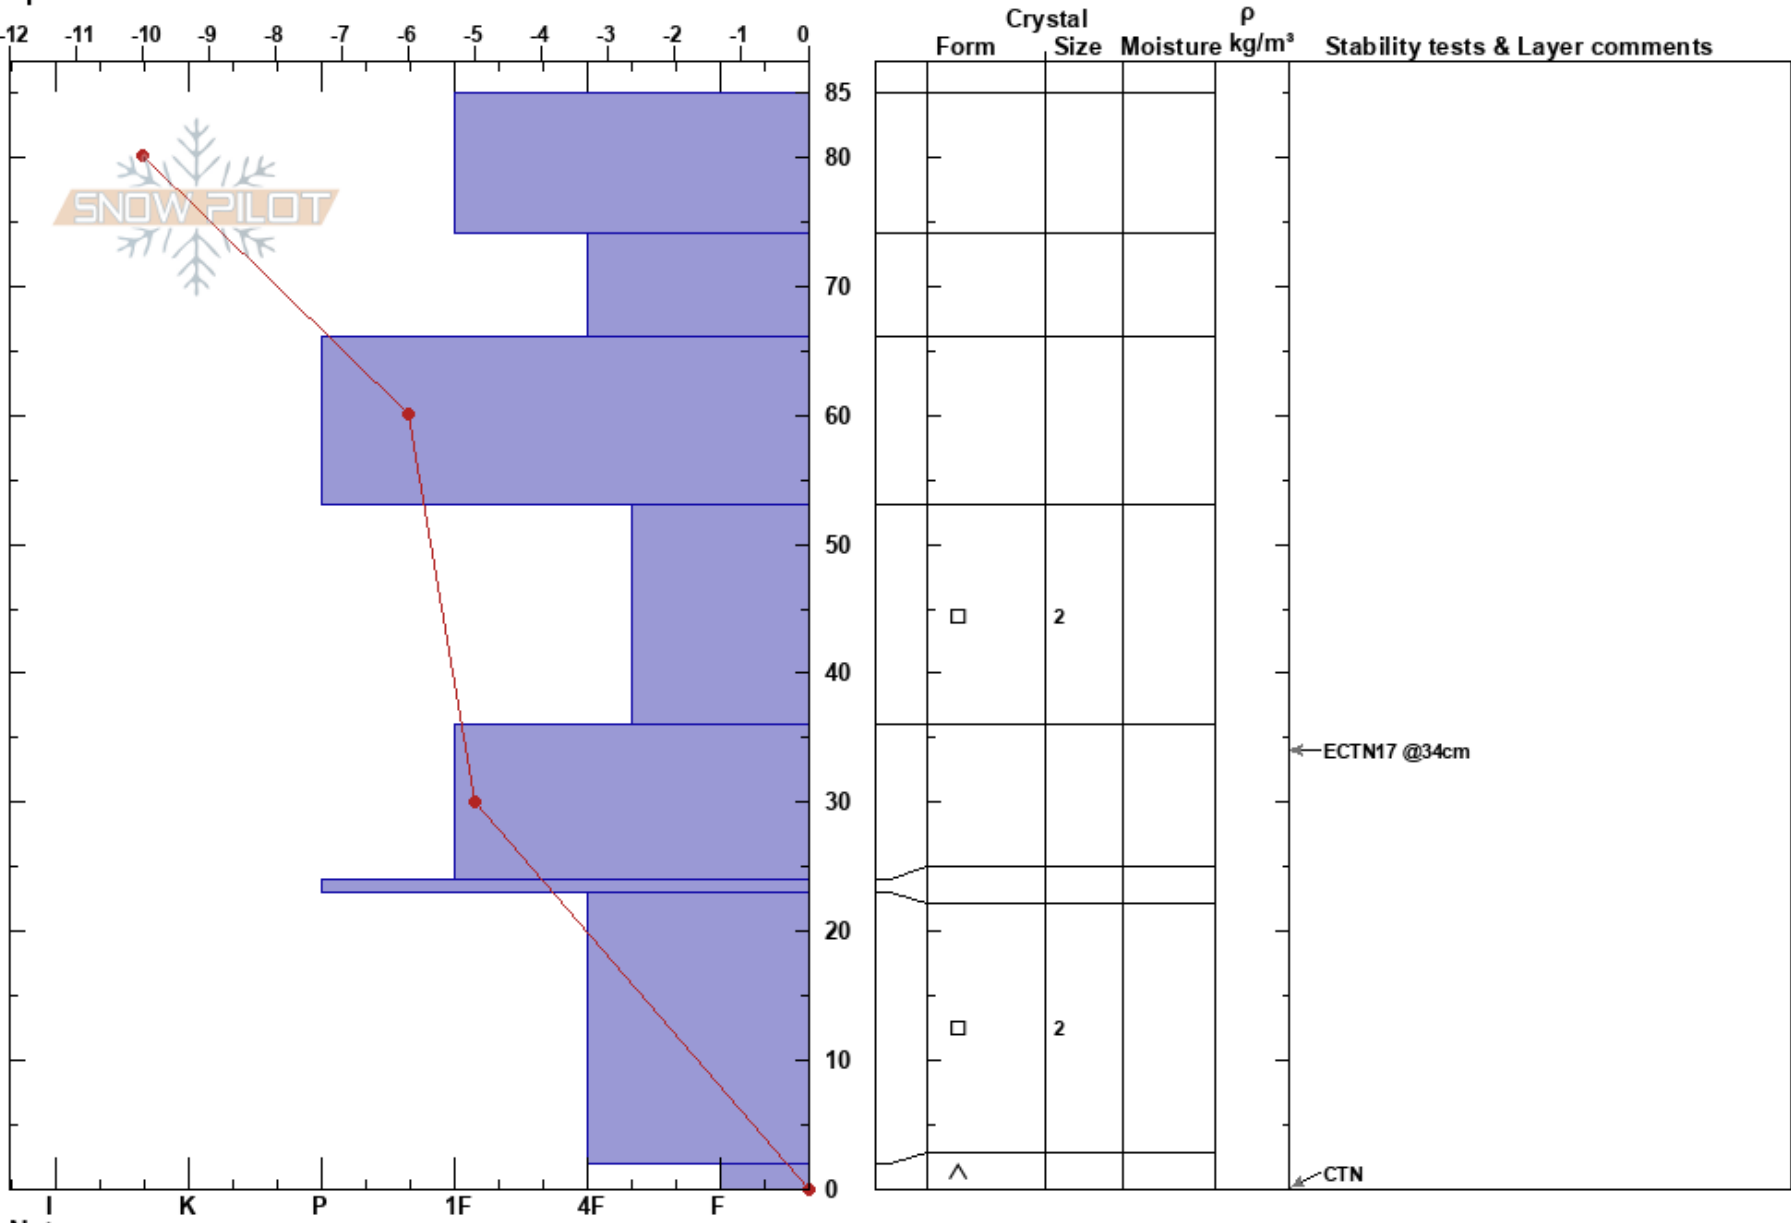

Barely legal
 Madison Range-N
 MT
 Elevation: 9945 ft
 Aspect: 131°
 Specifics:

Scott Patch
 12/26/2018 - 1:00pm
 Co-ord:
 Slope Angle: 38°
 Wind Loading:

Stability:
 Air Temperature:
 Sky Cover:
 Precipitation:
 Wind:

HS:85
 Layer Notes:
 53-36cm: Problematic layer

Notes: