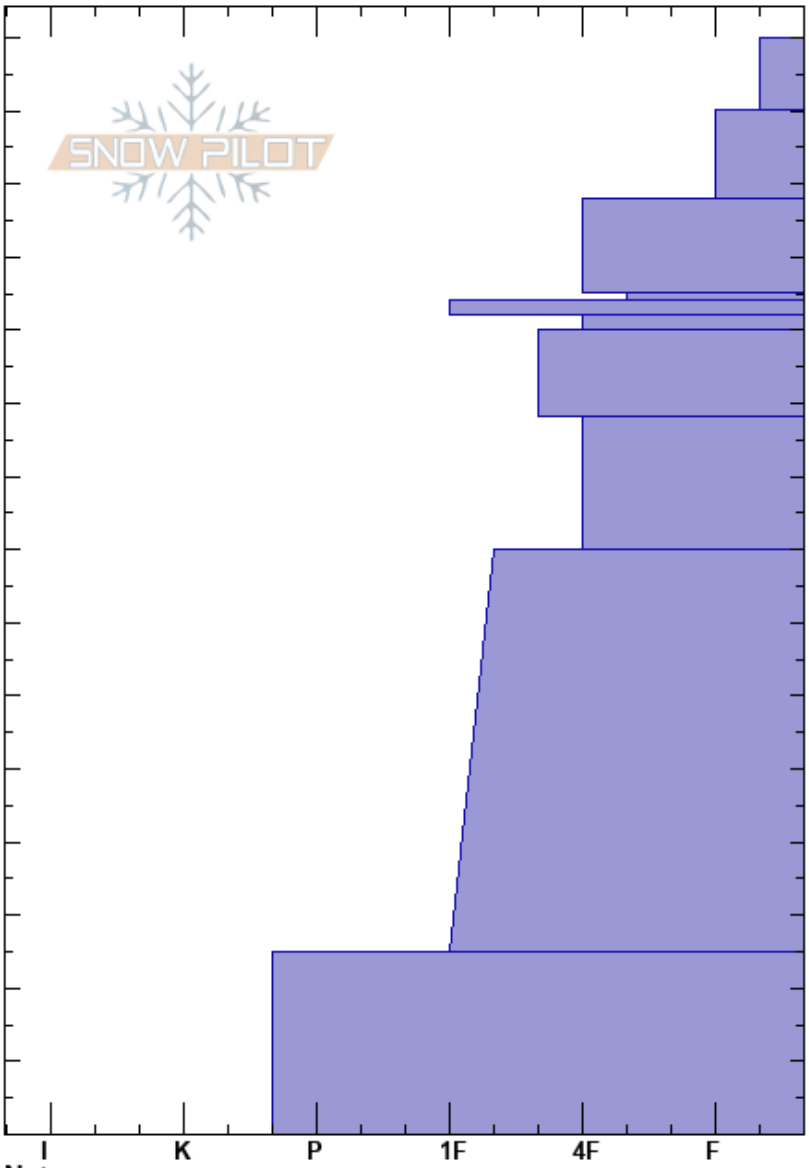

The Throne - 27 Dec  
 Bridger Range  
 MT  
 Elevation: 8080 ft  
 Aspect: 93°  
 Specifics: We skied slope

Alex Marienthal  
 12/27/2018 - 11:39am  
 Co-ord: 45.88420N, -110.94986W  
 Slope Angle: 30°  
 Wind Loading: no

Stability: Good  
 Air Temperature: -11°C  
 Sky Cover: BKN  
 Precipitation: S1  
 Wind: Calm

HS: 150

Layer Notes:

| Crystal Form | Crystal Size | Moisture | $\rho$ kg/m <sup>3</sup> | Stability tests & Layer comments |
|--------------|--------------|----------|--------------------------|----------------------------------|
| *            |              |          |                          |                                  |
| +            |              |          |                          |                                  |
| △            |              |          |                          |                                  |
| □            | 0.5          |          |                          | ← ECTN16 @115cm                  |
| ⊖            |              |          |                          |                                  |
| ⊖            | 1-1.5        |          |                          |                                  |
| ⊙            |              |          |                          |                                  |