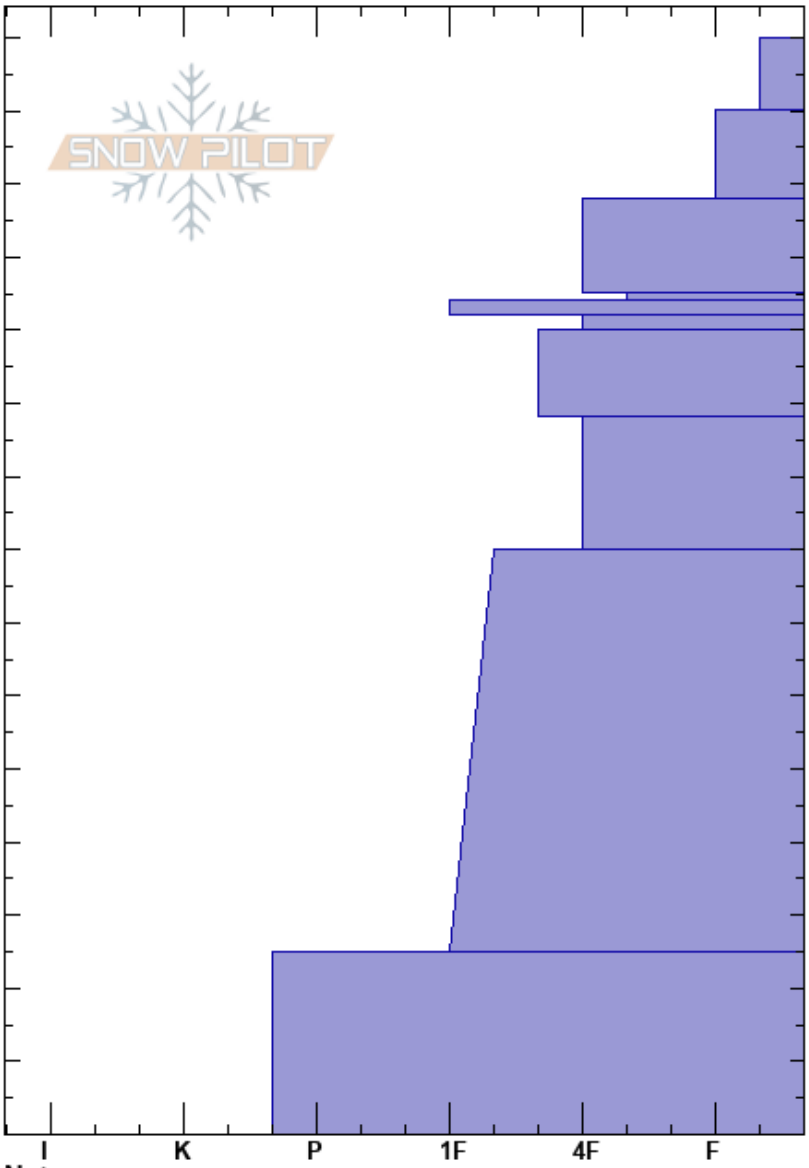

The Throne - 27 Dec
 Bridger Range
 MT
 Elevation: 8080 ft
 Aspect: 93°
 Specifics: We skied slope

Alex Marienthal
 12/27/2018 - 11:39am
 Co-ord: 45.88420N, -110.94986W
 Slope Angle: 30°
 Wind Loading: no

Stability: Good
 Air Temperature: -11°C
 Sky Cover: BKN
 Precipitation: S1
 Wind: Calm

HS: 150

Layer Notes:

| Crystal Form | Crystal Size | Moisture | ρ kg/m ³ | Stability tests & Layer comments |
|--------------|--------------|----------|--------------------------|----------------------------------|
| * | | | | |
| + | | | | |
| △ | | | | |
| □ | 0.5 | | | ← ECTN16 @115cm |
| ⊖ | | | | |
| ⊖ | 1-1.5 | | | |
| ⊙ | | | | |