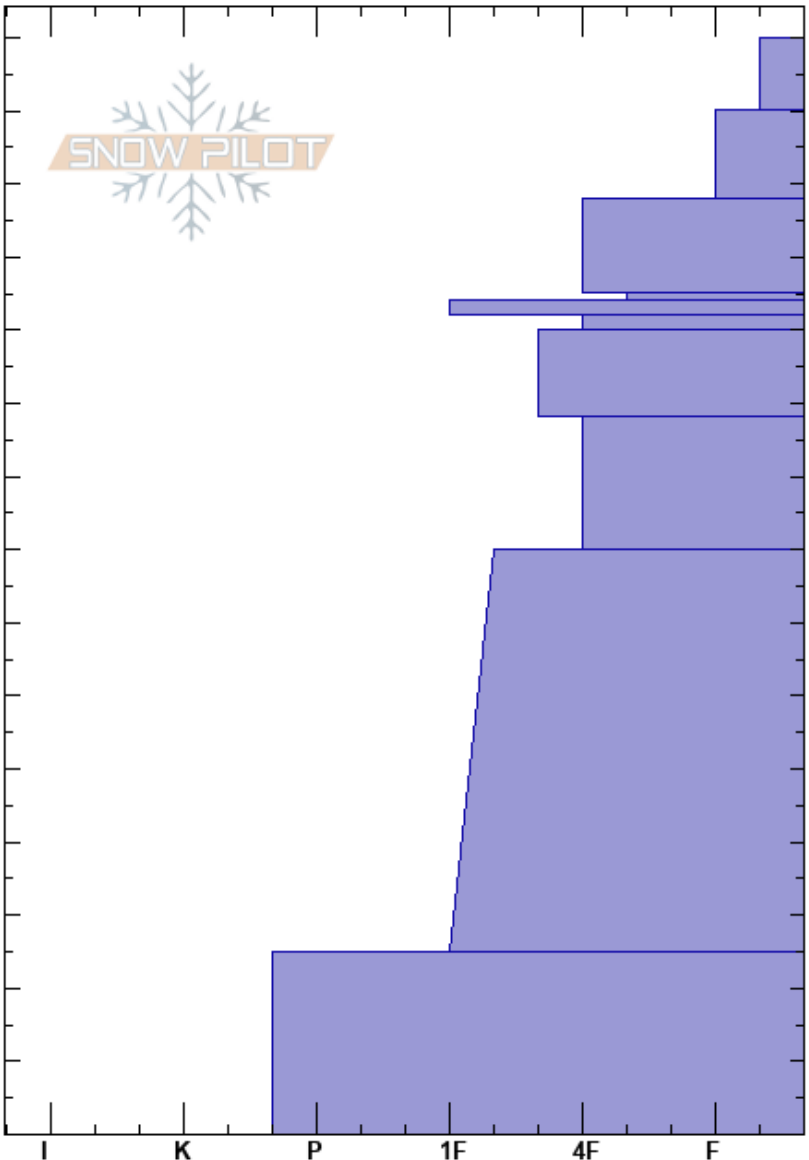

The Throne - 27 Dec  
 Bridger Range  
 MT  
 Elevation: 8080 ft  
 Aspect: 93°  
 Specifics: We skied slope

Alex Marienthal  
 12/27/2018 - 11:39am  
 Co-ord: 45.88420N, -110.94986W  
 Slope Angle: 30°  
 Wind Loading: no

Stability: Good  
 Air Temperature: -11°C  
 Sky Cover: BKN  
 Precipitation: S1  
 Wind: Calm

HS: 150

Layer Notes:

Crystal Form	Crystal Size	Moisture	$\rho$ kg/m <sup>3</sup>	Stability tests & Layer comments
*				
+				
△				
□	0.5			← ECTN16 @115cm
⊖				
⊖	1-1.5			
⊙				