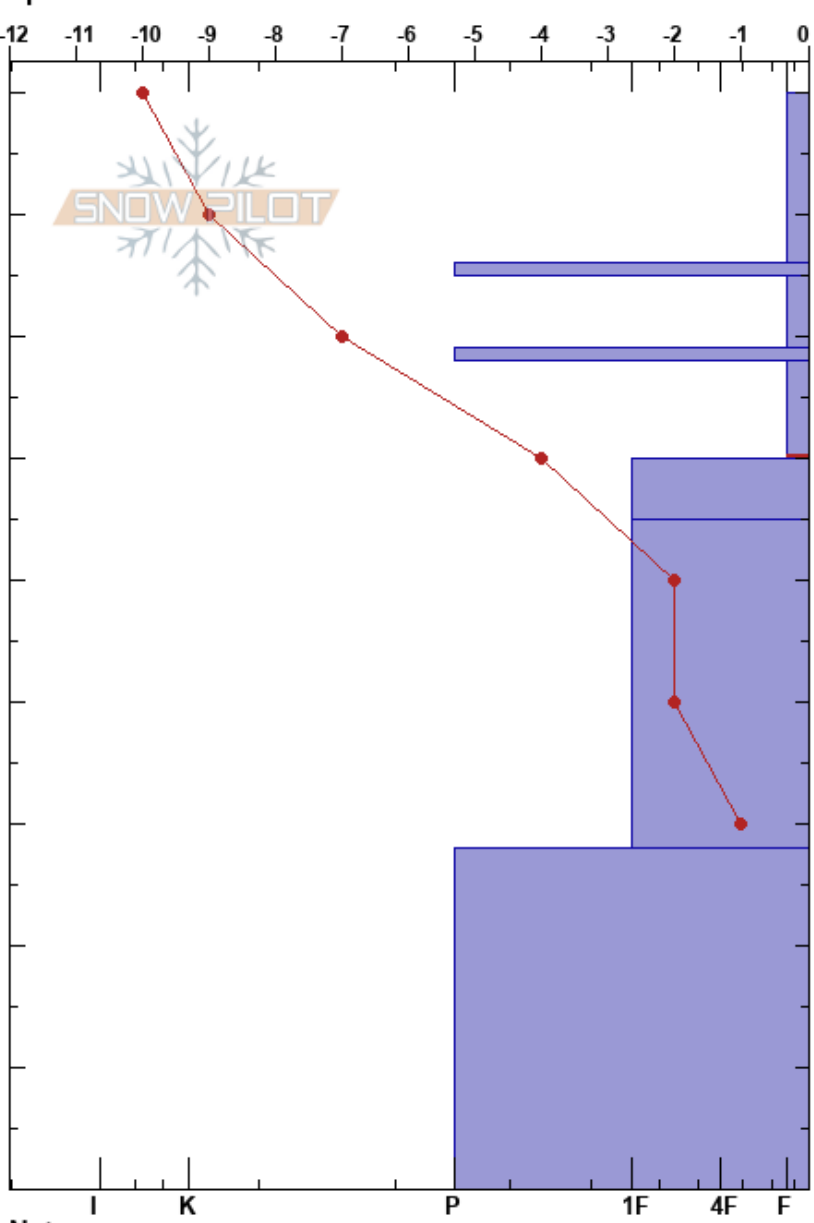

20181228 Angora
 Sierra Nevada
 CA
 Elevation: 7825 ft
 Aspect: NE
 Specifics:

Travis Feist
 12/28/2018 - 12:00pm
 Co-ord: 38.86920N, -120.06900W
 Slope Angle: 30°
 Wind Loading: no

Stability:
 Air Temperature: -7°C
 Sky Cover: FEW
 Precipitation: NO
 Wind: NE Moderate

HS:90
 PF: 25 68-60cm: Problematic layer

Form	Crystal		ρ kg/m ³	Stability tests & Layer comments
	Size	Moisture		
☐	1			
=				← PST25/100 (SF) @75cm
☐	1			
☉☉				
☐	2			
☐ (☐)	1			← PST80/100 (End) @60cm ← ECTN11 @60cm
•	0.5			
☉☉				