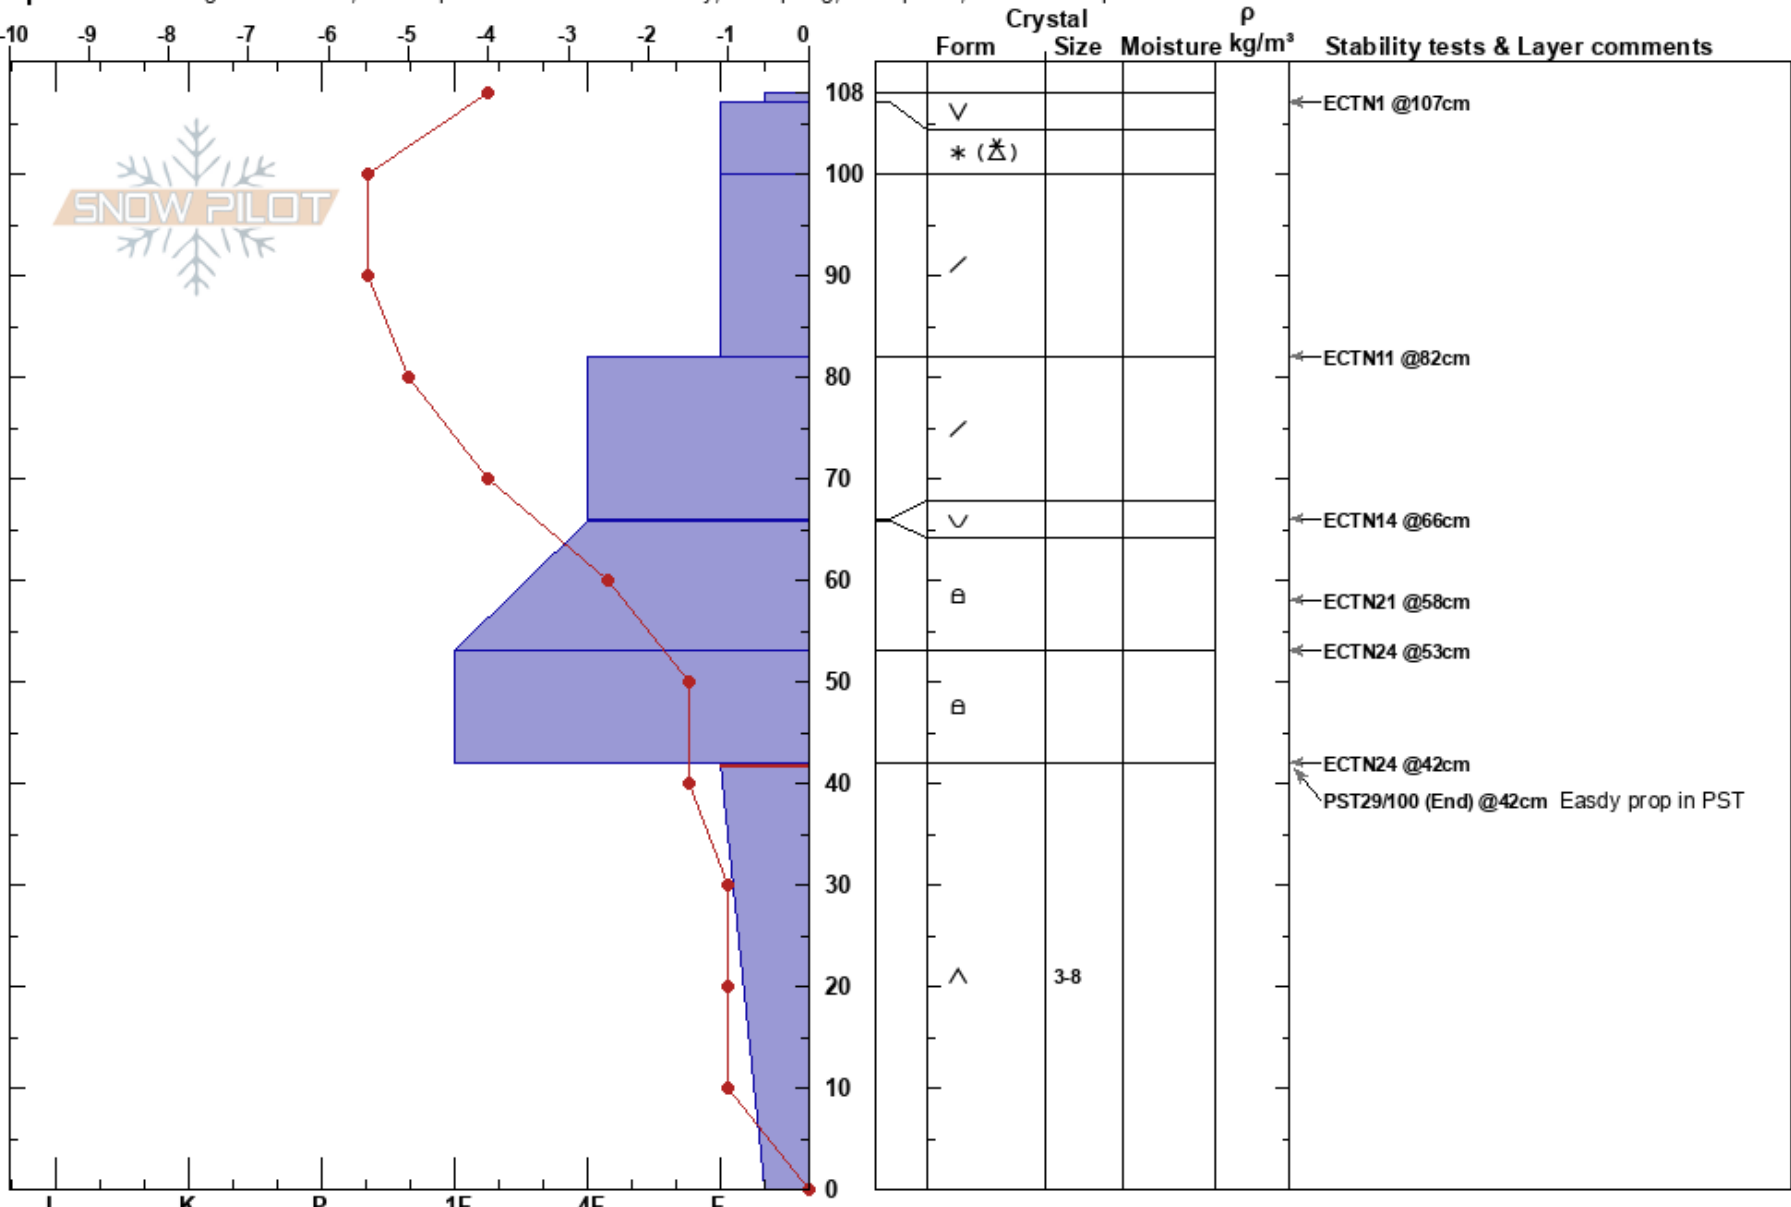

Hollywood Bowl
 Bitterroot
 MT
 Elevation: 7850 ft
 Aspect: 110°

Logan King
 12/28/2018 - 10:30am
 Co-ord: 45.70258N, -113.96874W
 Slope Angle: 15°
 Wind Loading: previous

Stability: Poor
 Air Temperature: -10°C
 Sky Cover: BKN
 Precipitation: S-1
 Wind: Calm

HS: 108
 PF: 80
 42-0cm: Problematic layer

Specifics: Pit dug in a Ski Area; Pit is representative of backcountry; Collapsing, widespread; We skied slope

Notes: Variable snowdepth, due to wind loading and scouring. ECTP on different aspect similar elevation.