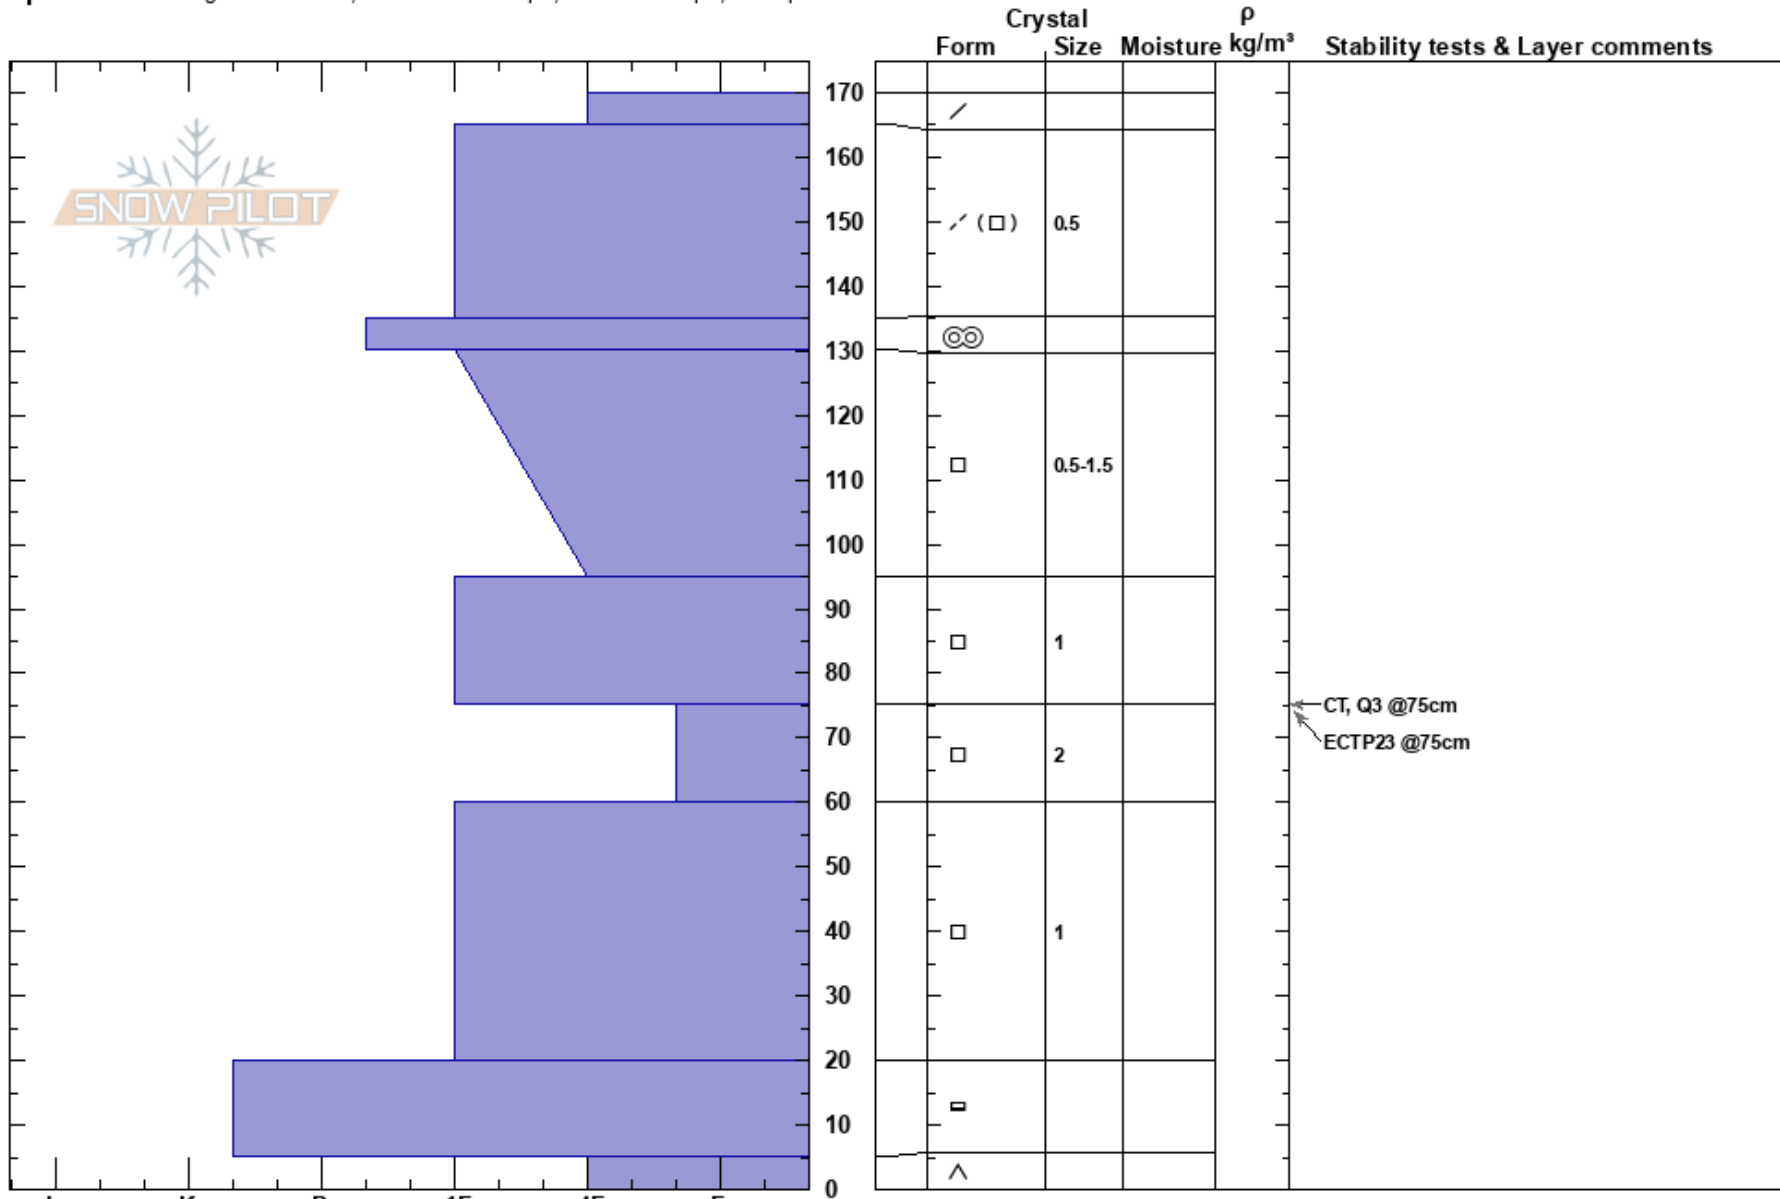

5th Class
 Madison Range-N
 MT
 Elevation: 9300 ft
 Aspect: 350°

Jeff MacPherson
 01/13/2017 - 3:00pm
 Co-ord:
 Slope Angle: 45°
 Wind Loading: no

Stability: Fair HS: 170
 Air Temperature: -10°C PF: 25 75-60cm: Problematic layer
 Sky Cover: CLR
 Precipitation: NO
 Wind: SW Calm

Specifics: Pit dug in a Ski Area; Ski tracks on slope; We skied slope; Poor pit location

Notes: The Ice Layer @ 135-130, I believe was created by explosives. Past shot placements surrounded the area.