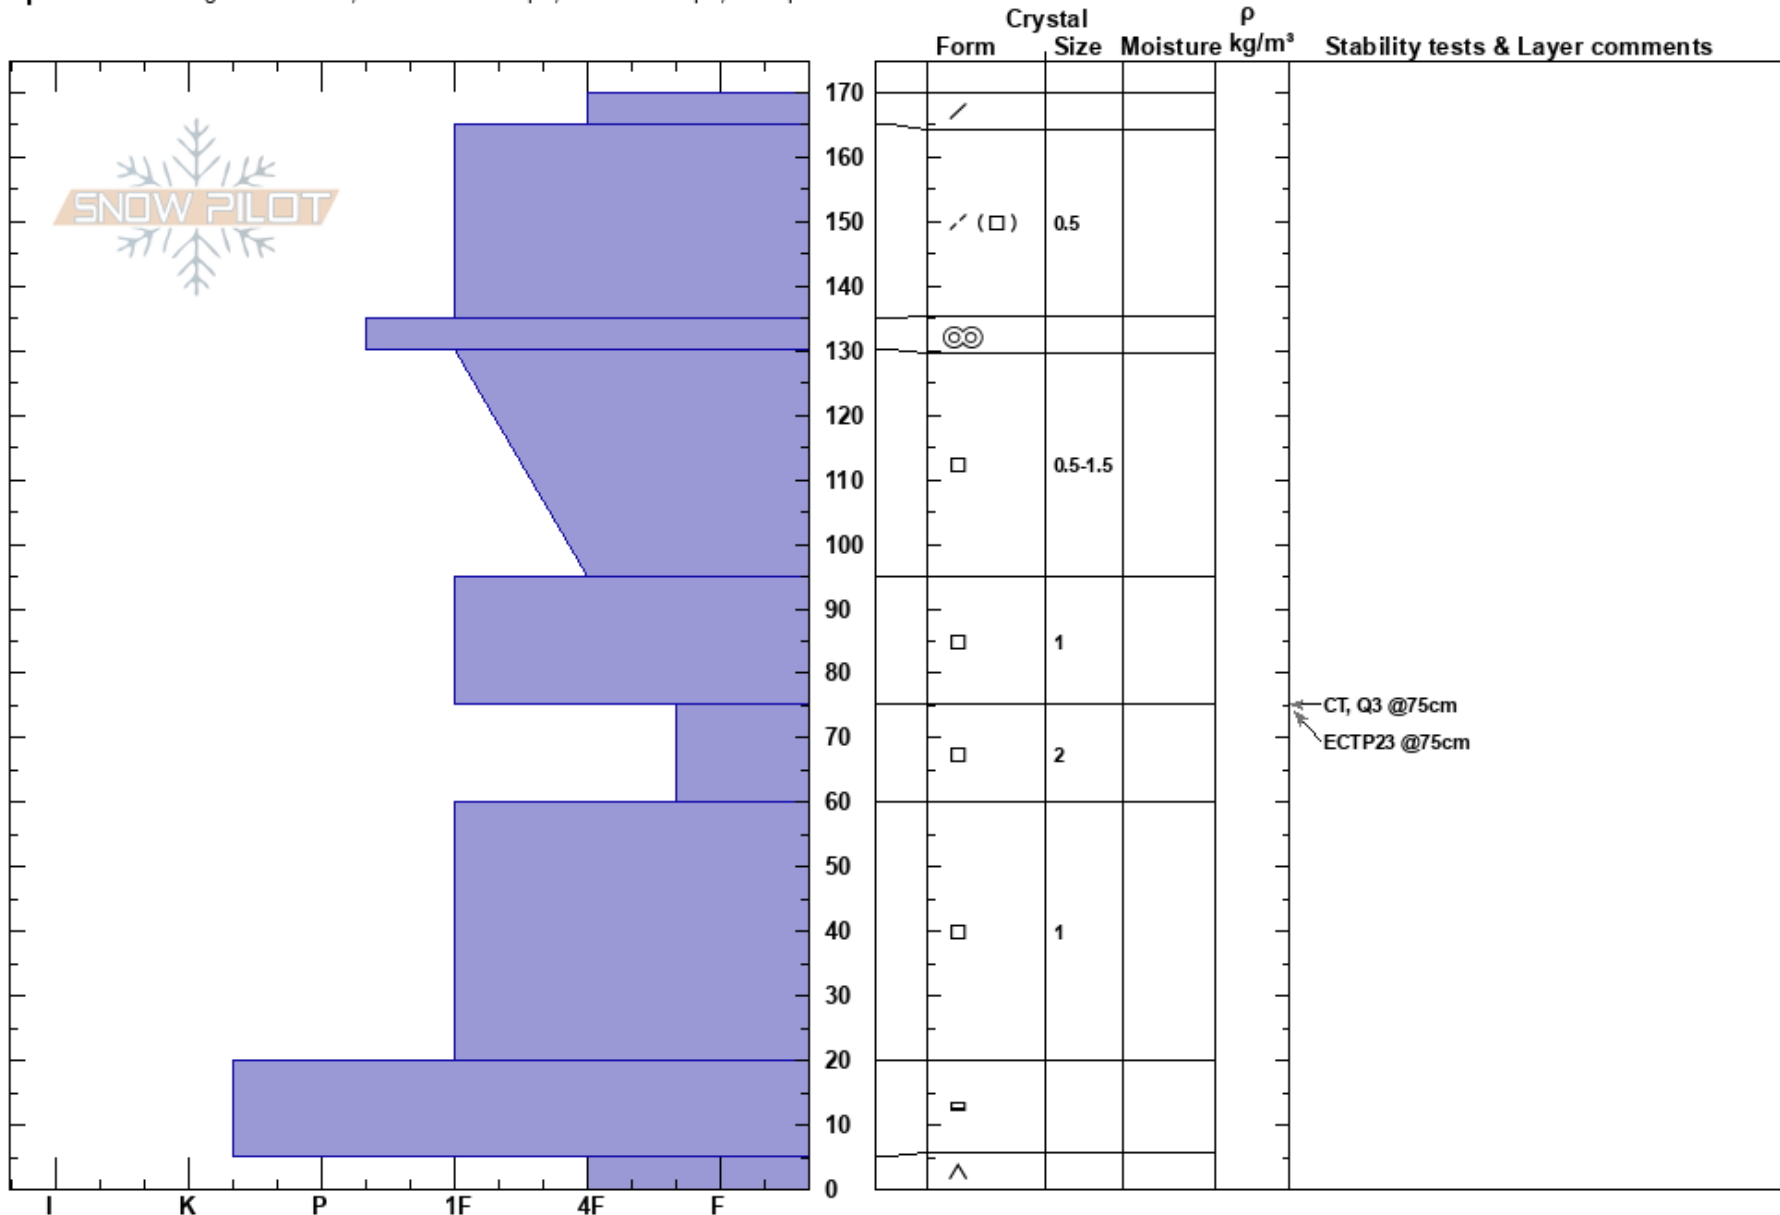

5th Class
 Madison Range-N
 MT
 Elevation: 9300 ft
 Aspect: 350°

Jeff MacPherson
 01/13/2017 - 3:00pm
 Co-ord:
 Slope Angle: 45°
 Wind Loading: no

Stability: Fair HS: 170
 Air Temperature: -10°C PF: 25 75-60cm: Problematic layer
 Sky Cover: CLR
 Precipitation: NO
 Wind: SW Calm

Specifics: Pit dug in a Ski Area; Ski tracks on slope; We skied slope; Poor pit location

Notes: The Ice Layer @ 135-130, I believe was created by explosives. Past shot placements surrounded the area.