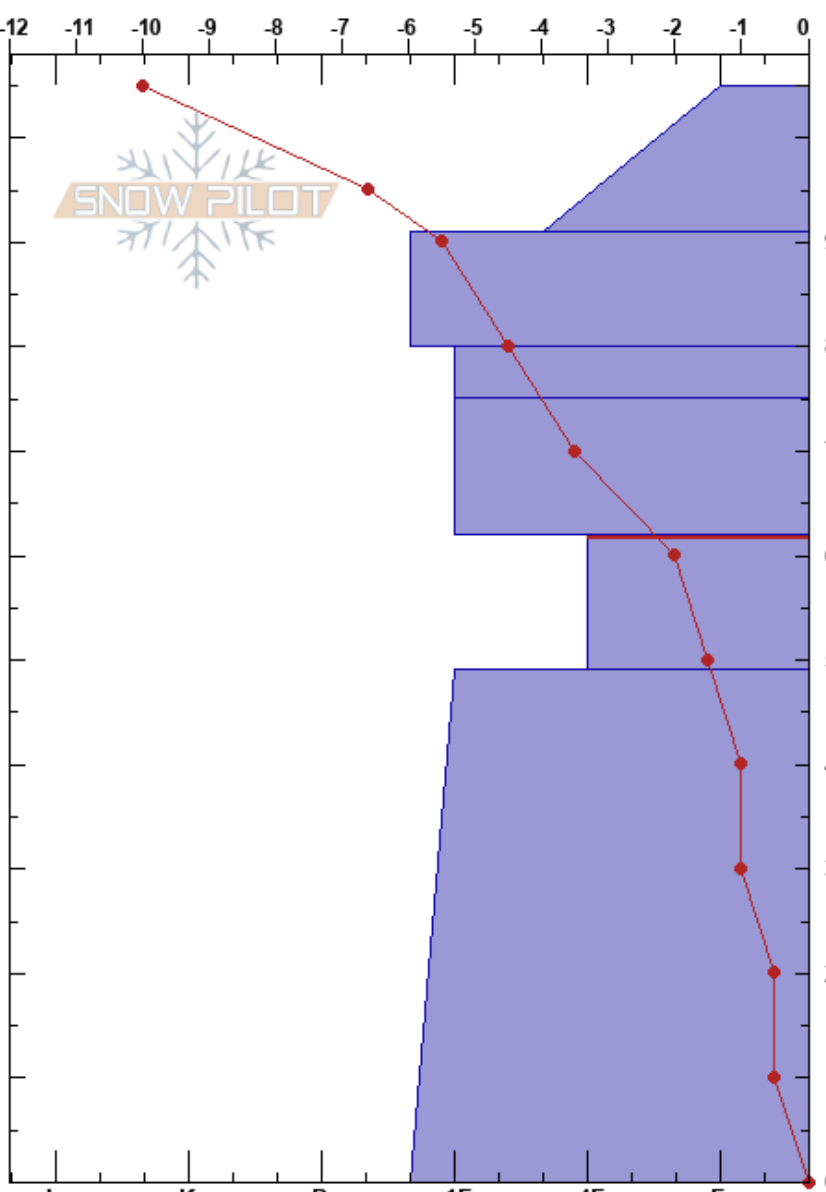

Eglise Rock NNE Face
 Madison Range-S
 MT
 Elevation: 9347 ft
 Aspect: 90°

Danielle Roy
 12/27/2018 - 10:20am
 Co-ord: 45.20687N, -111.42592W
 Slope Angle: 27°
 Wind Loading: previous

Stability: **HS: 105** **Layer Notes:**
 Air Temperature: -14°C **PF: 25** 62-49cm: Problematic layer
 Sky Cover: BKN
 Precipitation: NO
 Wind: NW Calm

Specifics: Pit dug in a Ski Area; Pit is representative of backcountry; Cracking

Form	Crystal Size	Moisture	ρ kg/m ³	Stability tests & Layer comments
+ (/)	1			
•	1			
•	0.5			
☐	1			
☐	1.5-2			← CT12, Q2 @62cm ← ECTP13 @62cm
☐	2			← CT19, Q3 @34cm

Notes: Pit profile by Noah Hitch and Nelson VanTassel.