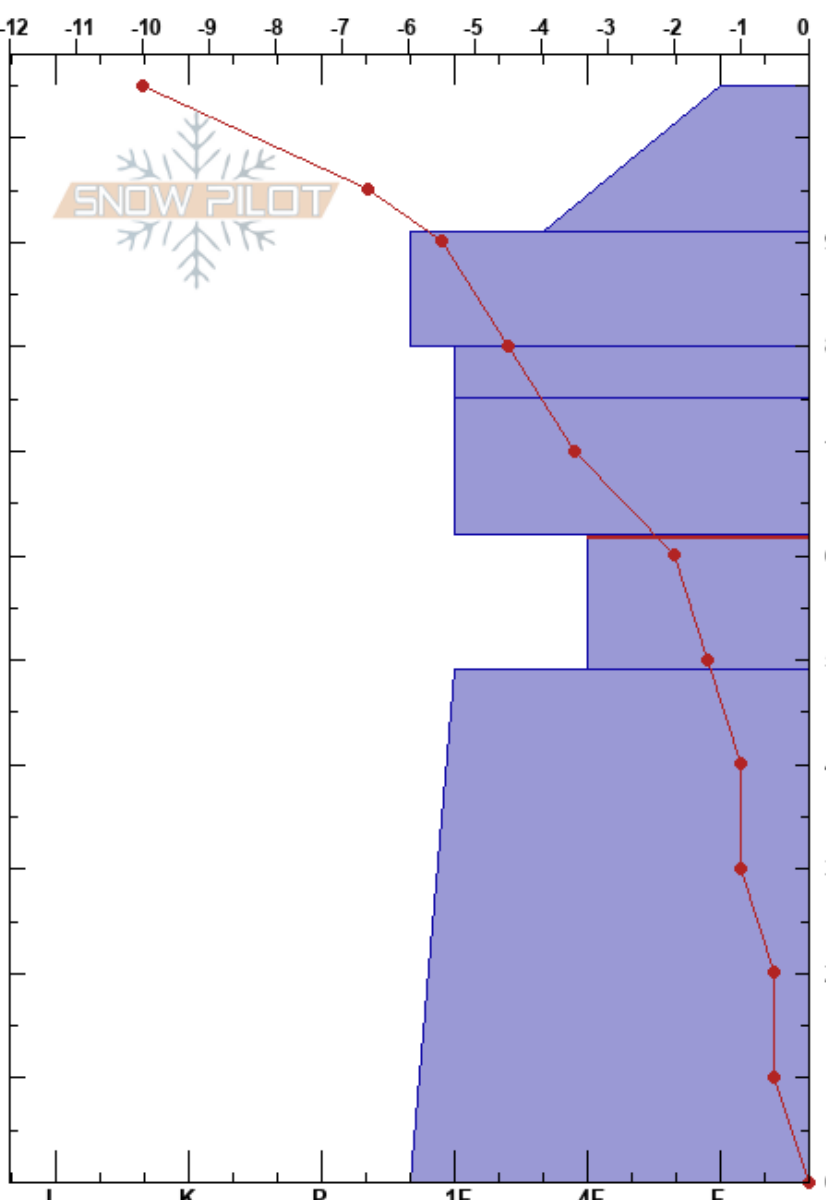

Eglise Rock NNE Face
 Madison Range-S
 MT
 Elevation: 9347 ft
 Aspect: 90°

Danielle Roy
 12/27/2018 - 10:20am
 Co-ord: 45.20687N, -111.42592W
 Slope Angle: 27°
 Wind Loading: previous

Stability:
 Air Temperature: -14°C
 Sky Cover: BKN
 Precipitation: NO
 Wind: NW Calm

HS: 105
 PF: 25
 62-49cm: Problematic layer

Specifics: Pit dug in a Ski Area; Pit is representative of backcountry; Cracking

Form	Crystal Size	Moisture	ρ kg/m ³	Stability tests & Layer comments
+ (/)	1			
•	1			
•	0.5			
☐	1			
☐	1.5-2			← CT12, Q2 @62cm ← ECTP13 @62cm
☐	2			← CT19, Q3 @34cm

Notes: Pit profile by Noah Hitch and Nelson VanTassel.