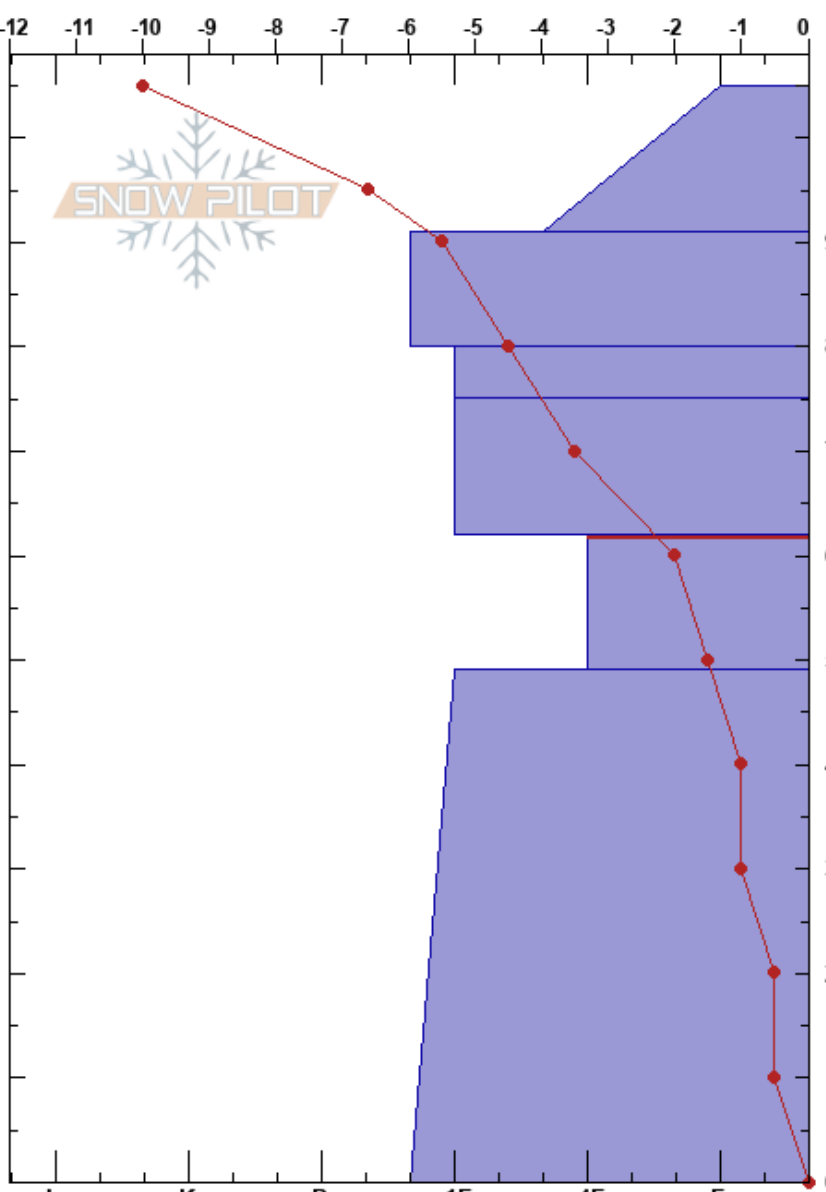

Eglise Rock NNE Face
 Madison Range-S
 MT
 Elevation: 9347 ft
 Aspect: 90°

Danielle Roy
 12/27/2018 - 10:20am
 Co-ord: 45.20687N, -111.42592W
 Slope Angle: 27°
 Wind Loading: previous

Stability:
 Air Temperature: -14°C
 Sky Cover: BKN
 Precipitation: NO
 Wind: NW Calm

HS: 105
 PF: 25
 62-49cm: Problematic layer

Specifics: Pit dug in a Ski Area; Pit is representative of backcountry; Cracking

Form	Crystal Size	Moisture	ρ kg/m ³	Stability tests & Layer comments
+ (/)	1			
•	1			
•	0.5			
☐	1			
☐	1.5-2			← CT12, Q2 @62cm ← ECTP13 @62cm
☐	2			← CT19, Q3 @34cm

Notes: Pit profile by Noah Hitch and Nelson VanTassel.