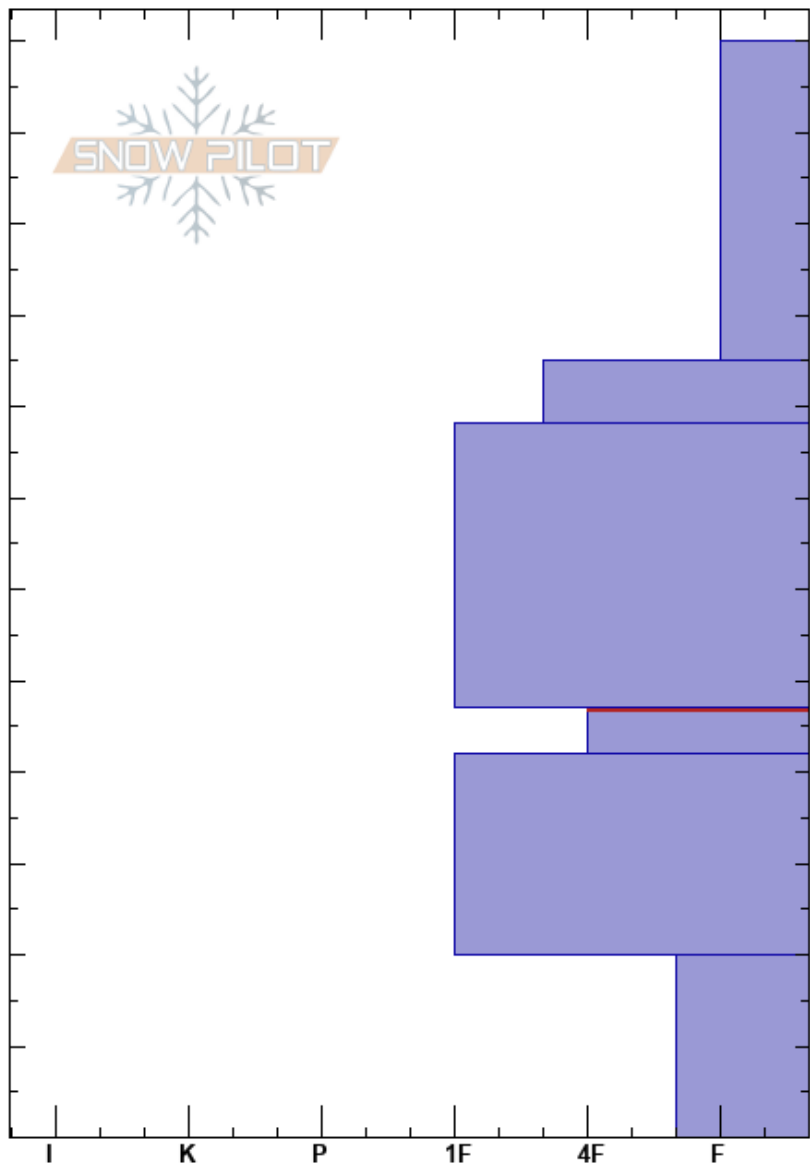

Taylor Fork - Sage ck.
 Madison Range-S
 MT
Elevation: 9220 ft
Aspect: 120°
Specifics:

Alex Marienthal
 01/13/2017 - 2:00pm
Co-ord: 44.97237N, -111.27132W
Slope Angle: 24°
Wind Loading: previous

Stability: Fair Stable **HS:** 120 **Layer Notes:**
Air Temperature: 47-42cm: Problematic layer
Sky Cover: CLR
Precipitation: NO
Wind: Calm

Height (cm)	Crystal		Moisture	ρ kg/m ³	Stability tests & Layer comments
	Form	Size			
120 - 110					
110 - 100					
100 - 90					
90 - 80					
80 - 70					
70 - 60					
60 - 50					
50 - 47	□	1-2			← ECTN22 @47cm ← ECTP15 @47cm ← PST40/100 (End) @47cm
47 - 40					
40 - 30					
30 - 20					
20 - 10	△	2-3			← CT20, Q1 @20cm
10 - 0					