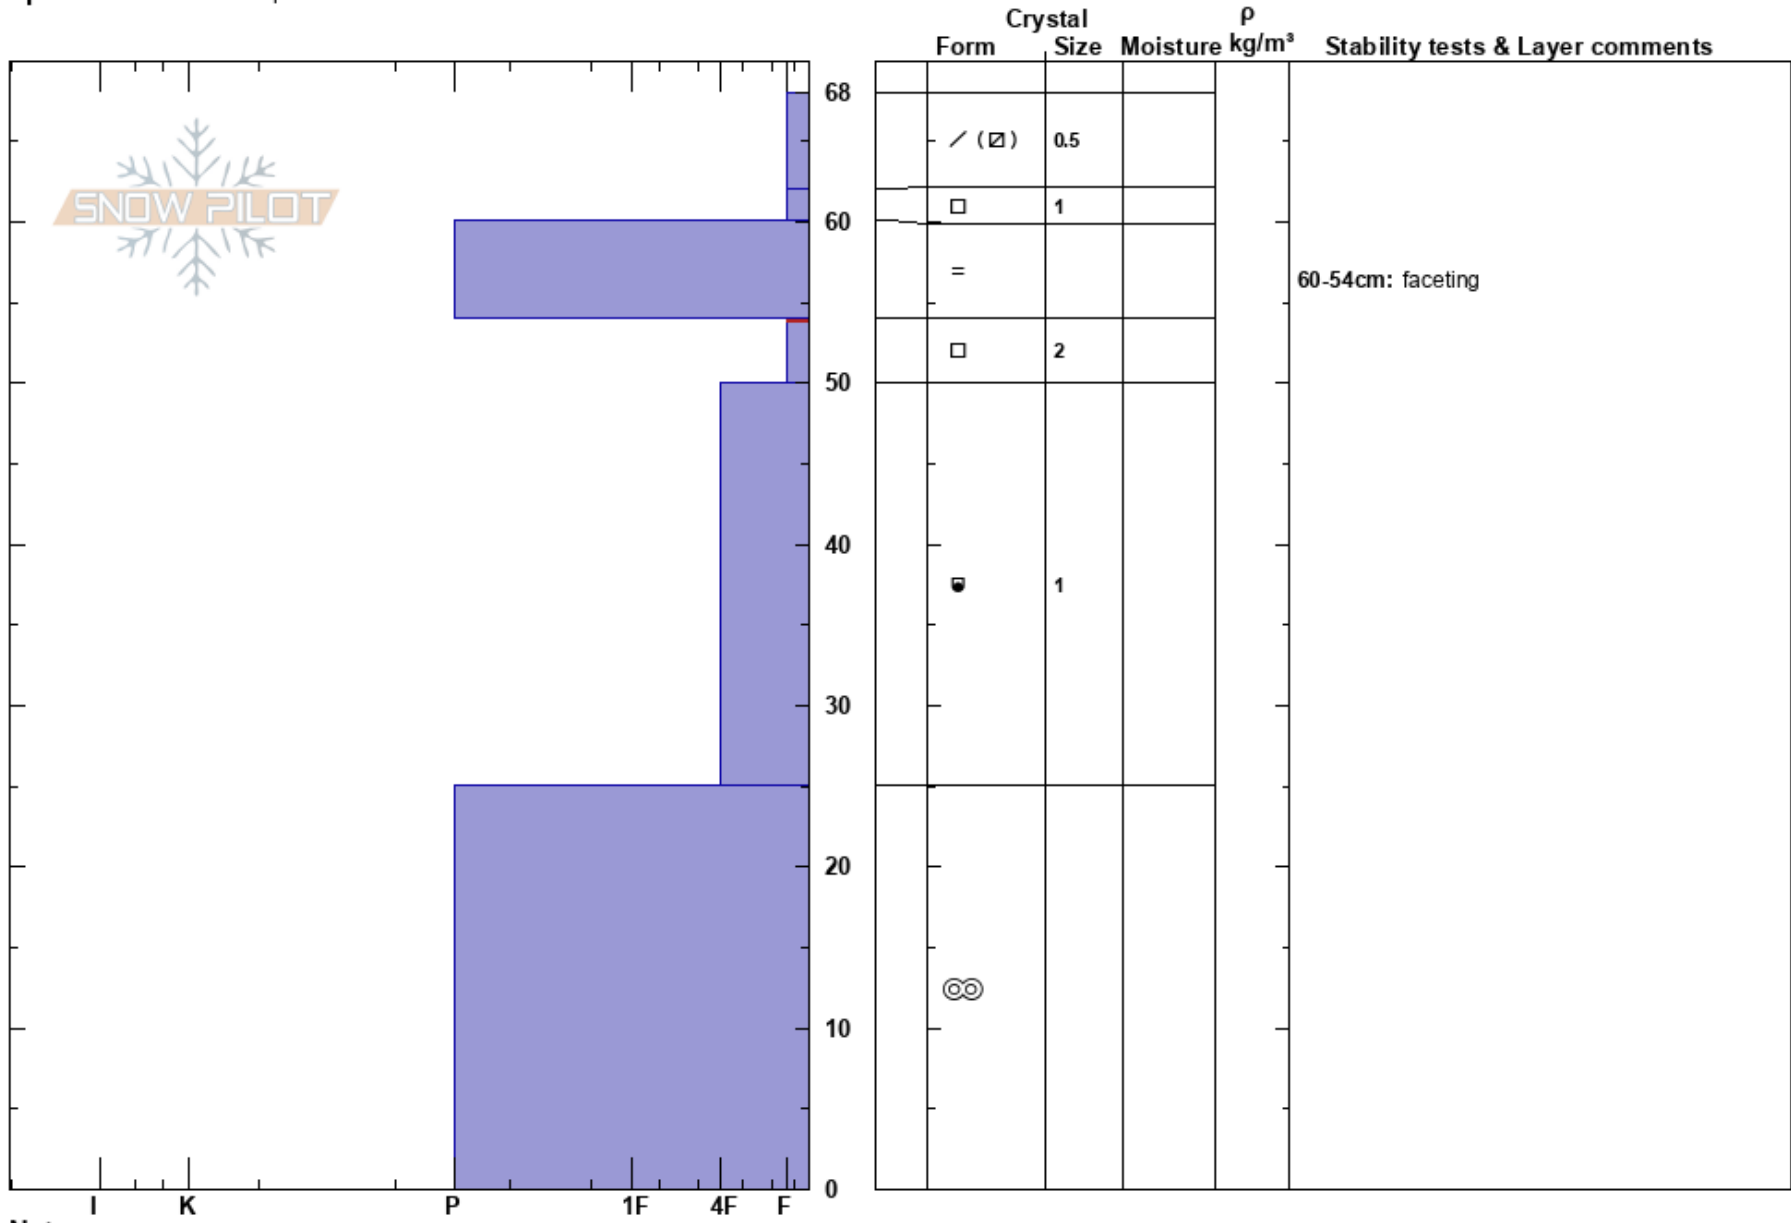

20181227 Trimmer Bonus
 Sierra Nevada
 CA
Elevation: 8000 ft
Aspect: E
Specifics: We skied slope

Travis Feist
 12/27/2018 - 1:00pm
Co-ord: 38.88660N, -119.93220W
Slope Angle: 20°
Wind Loading: no

Stability:
Air Temperature: -8°C
Sky Cover: BKN
Precipitation: NO
Wind: NE Strong

HS: 68
PF: 40
Layer Notes:
 60-54cm: faceting
 54-50cm: Problematic layer

Notes: Slight wind scouring