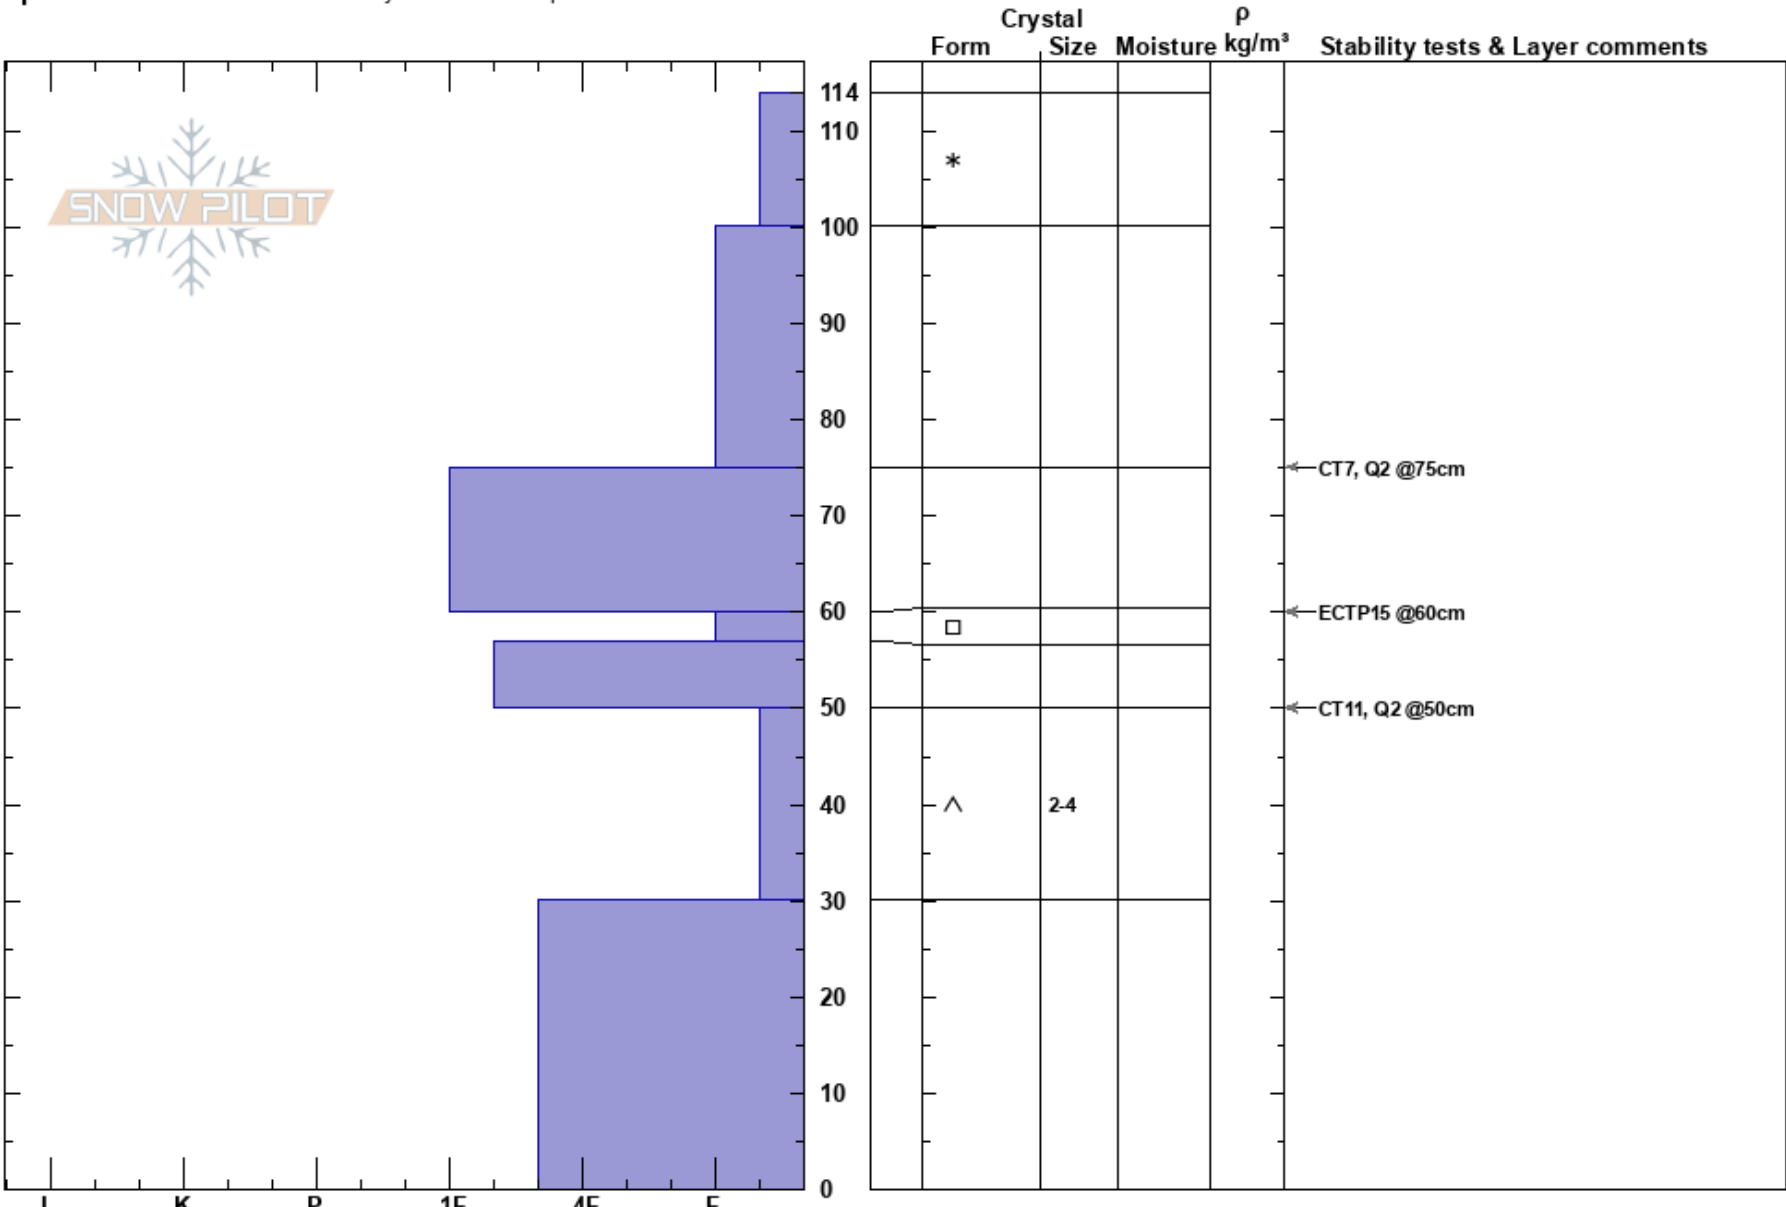

Beehive - top Tyler's
 Madison Range-N
 MT
Elevation: 9080 ft
Aspect: 245°
Specifics: Recent avalanche activity on different slopes

Alex Marienthal
 01/12/2017 - 11:30am
Co-ord: 45.32341N, -111.38218W
Slope Angle: 27°
Wind Loading: previous

Stability: Fair Unstable
HS: 114
Layer Notes:
Air Temperature:
Sky Cover: CLR
Precipitation: NO
Wind: Calm

Notes: 12"+ new snow in 48 hours. Broke trail most of the way from parking lot and did not get any large cracks or collapsing. Small slab of recent snow ~2-4' deep below Beehive S. Face on loaded, 35-40degree slope.