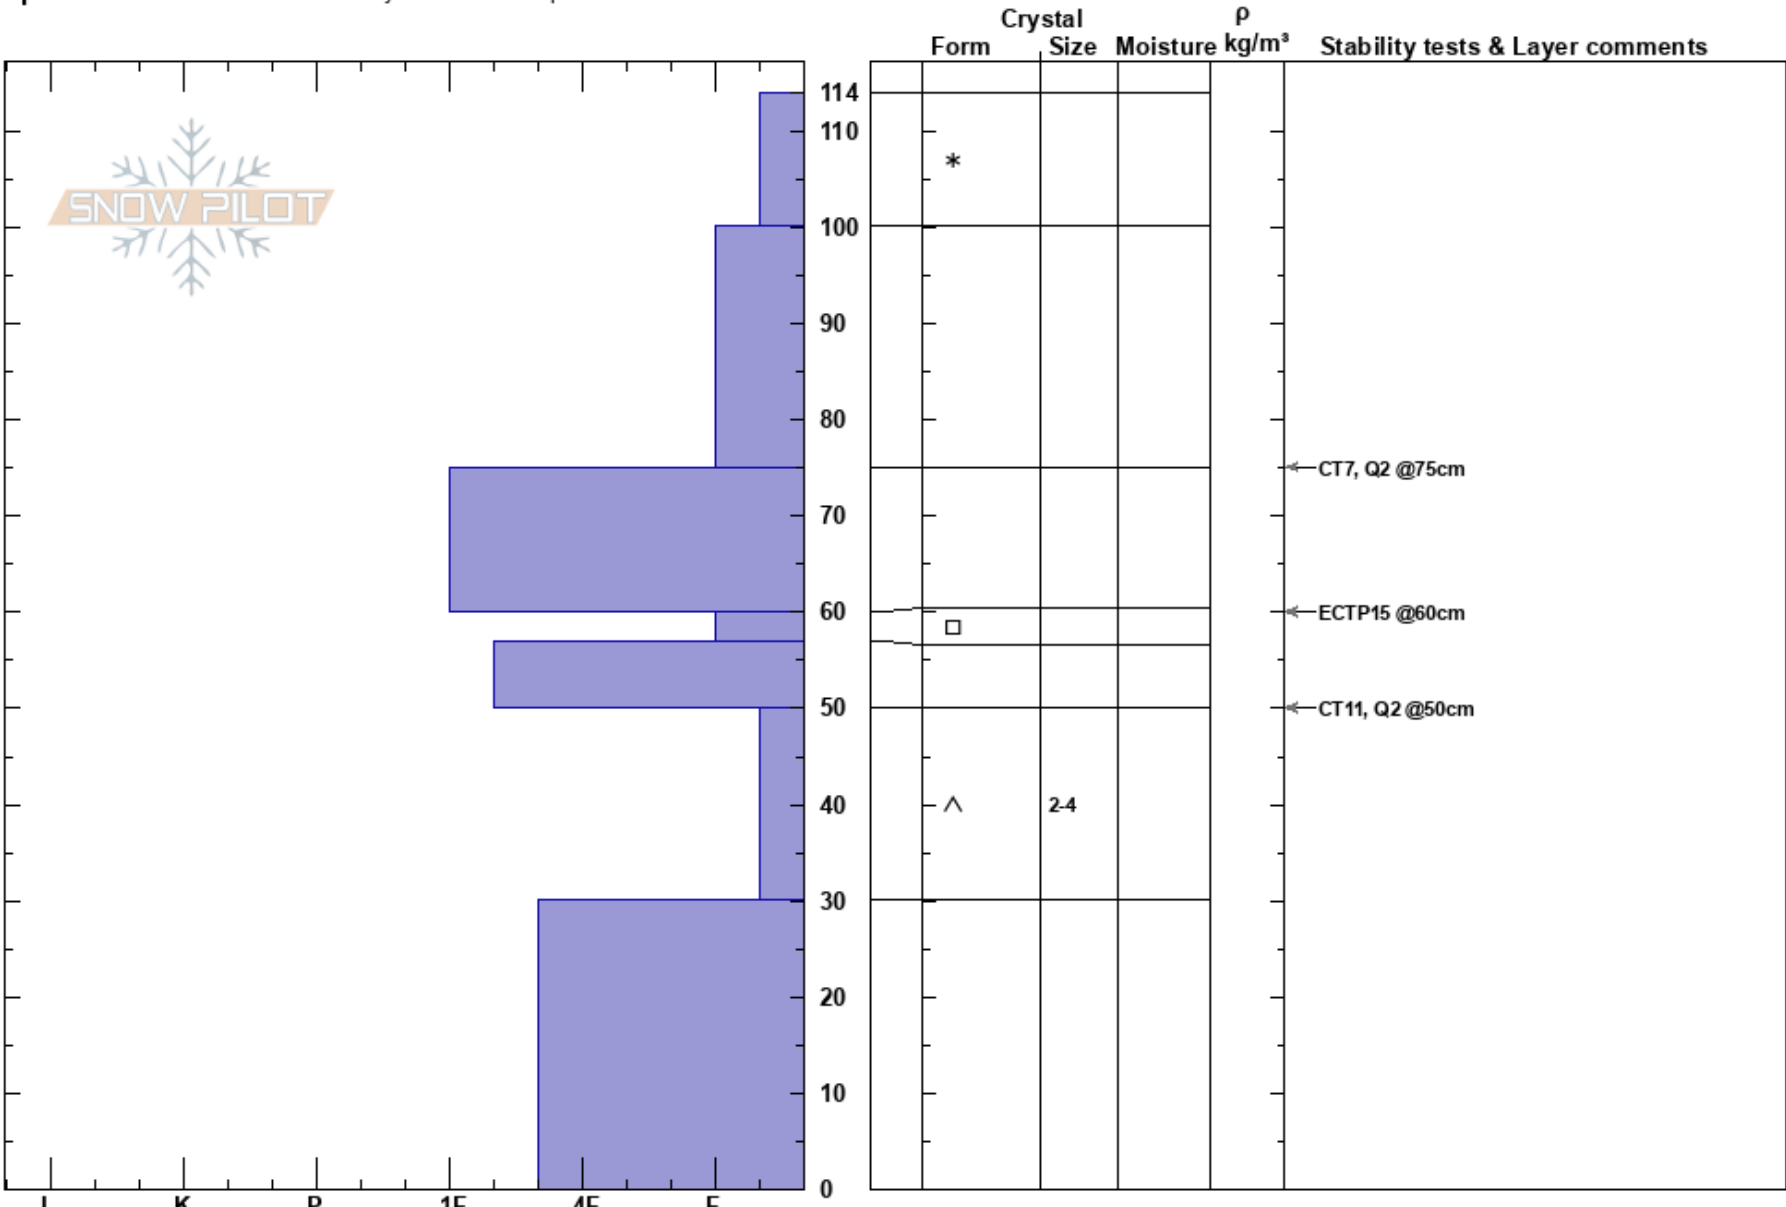

Beehive - top Tyler's  
 Madison Range-N  
 MT  
**Elevation:** 9080 ft  
**Aspect:** 245°  
**Specifics:** Recent avalanche activity on different slopes

Alex Marienthal  
 01/12/2017 - 11:30am  
**Co-ord:** 45.32341N, -111.38218W  
**Slope Angle:** 27°  
**Wind Loading:** previous

**Stability:** Fair Unstable  
**Air Temperature:**  
**Sky Cover:** CLR  
**Precipitation:** NO  
**Wind:** Calm

**HS:** 114

**Layer Notes:**

**Notes:** 12"+ new snow in 48 hours. Broke trail most of the way from parking lot and did not get any large cracks or collapsing. Small slab of recent snow ~2-4' deep below Beehive S. Face on loaded, 35-40degree slope.