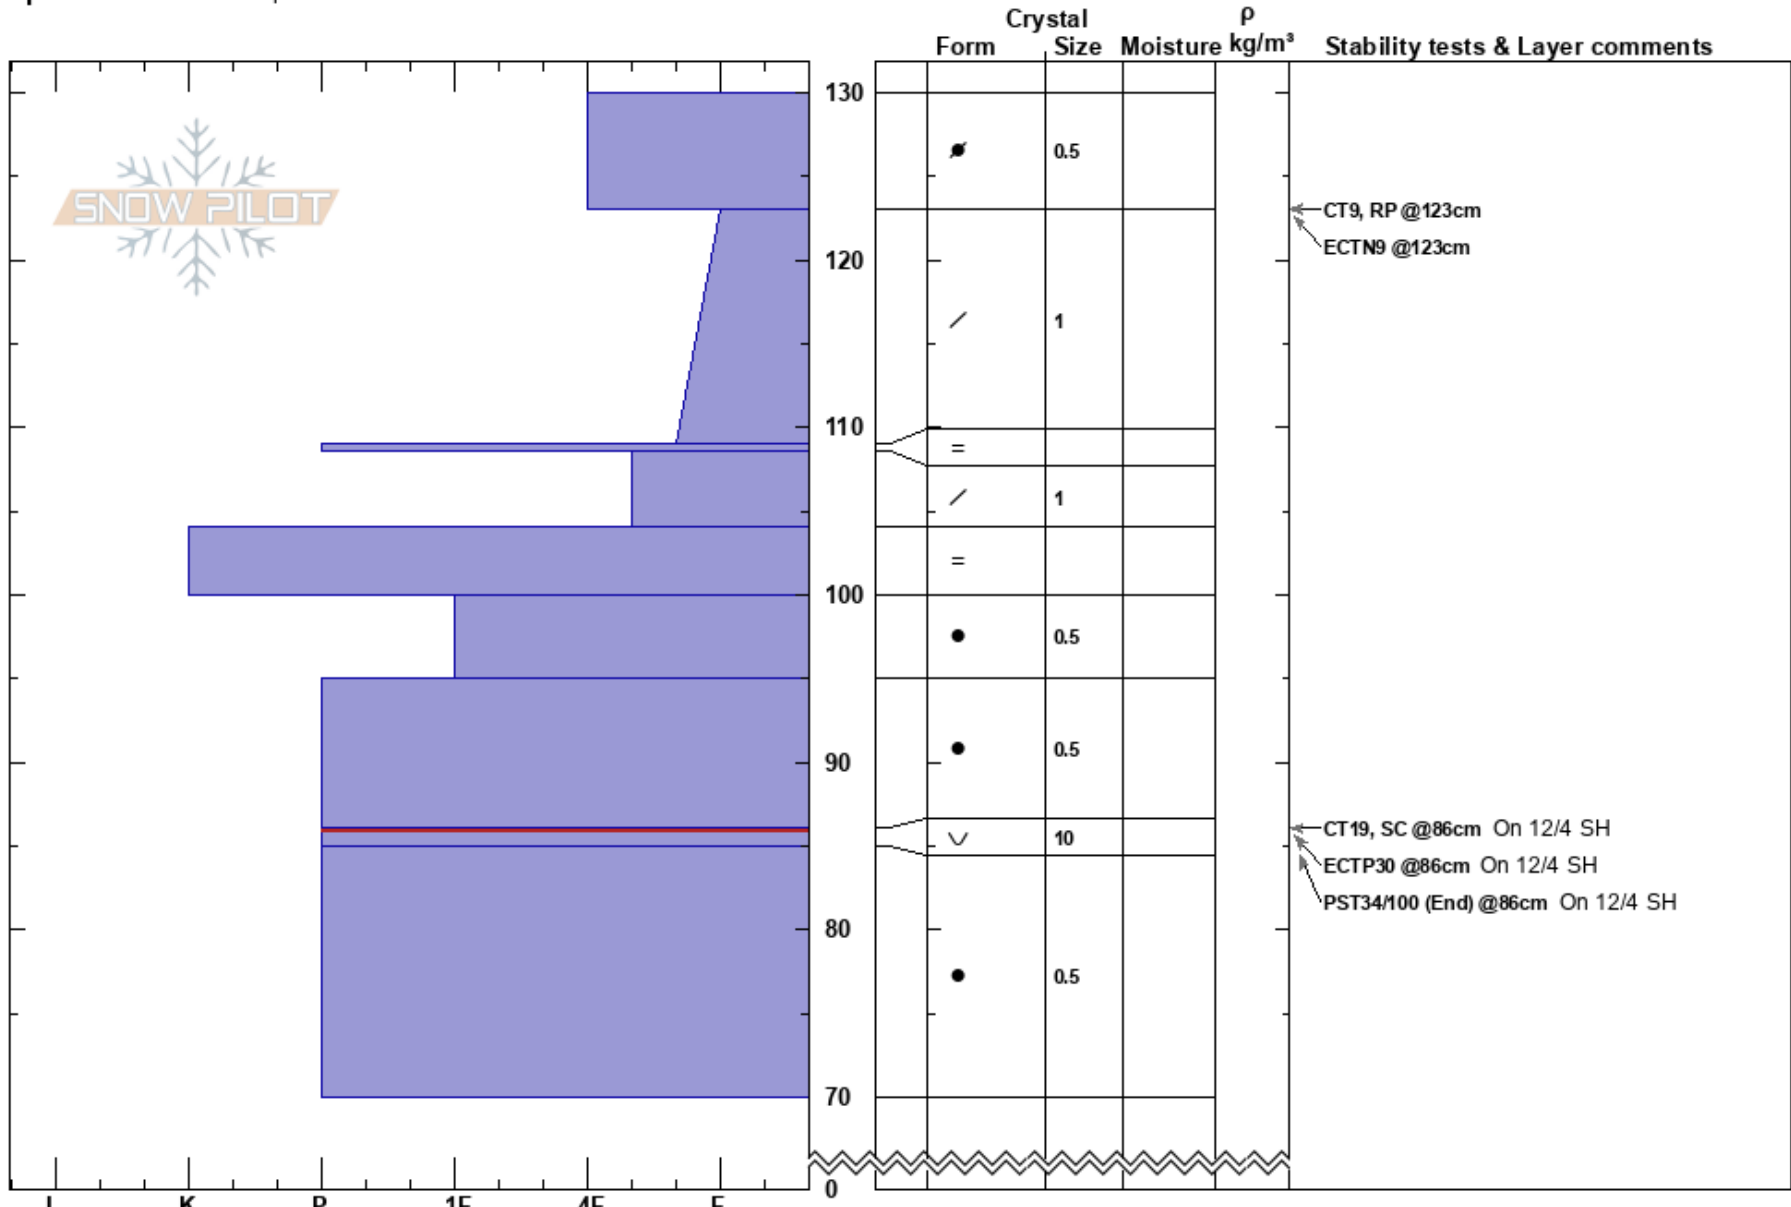

Lincoln Ridge  
 Central Sierra  
 CA  
**Elevation:** 7700 ft  
**Aspect:** 25°  
**Specifics:** We skied slope

Brandon Schwartz  
 12/27/2018 - 12:00pm  
**Co-ord:** 39.59122N, -120.49059W  
**Slope Angle:** 23°  
**Wind Loading:** previous

**Stability:** Good **HS:** 130  
**Air Temperature:** -8°C **PS:** 10  
**Sky Cover:** BKN  
**Precipitation:** S-1  
**Wind:** NE Strong

**Layer Notes:**  
 86-85cm: 12/4 layer, decomposing  
 86-85cm: Problematic layer

**Notes:** Pit dug in near treeline terrain. 12/4 SH layer found.