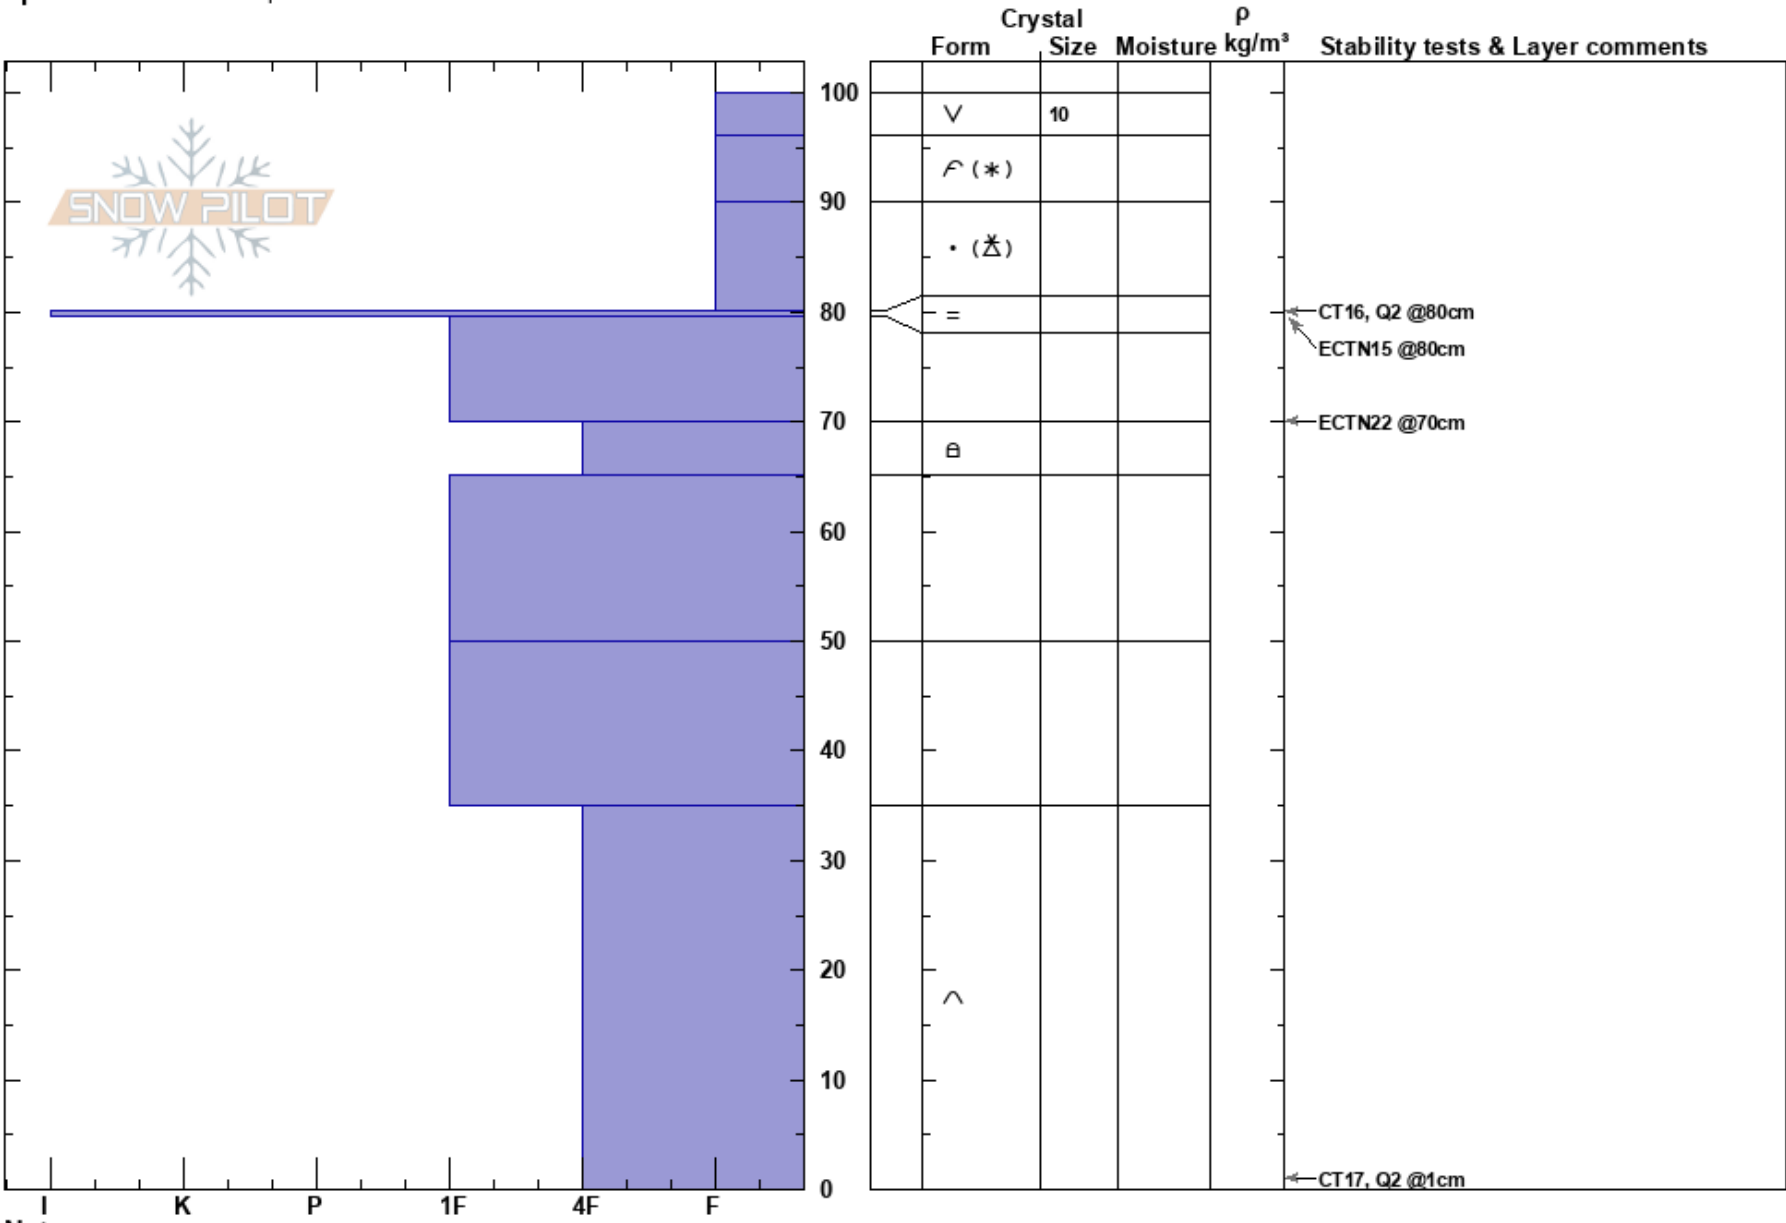

Rattlesnake 01_13_17
 Rattlesnake Mtns
 MT
 Elevation: 7730 ft
 Aspect: 180°
 Specifics: We skied slope

Travis Craft
 01/13/2017 - 11:30am
 Co-ord: 47.04770N, -113.98212W
 Slope Angle: 24°
 Wind Loading: previous

Stability: Good HS: 100
 Air Temperature: -8.7°C PF: 75 80-79.5cm: Problematic layer
 Sky Cover: CLR
 Precipitation: NO
 Wind: Calm

Depth (cm)	Crystal		Moisture	ρ kg/m ³	Stability tests & Layer comments
	Form	Size			
100	V	10			
90	F (*)				
80	• (Δ)				
80	=				← CT16, Q2 @80cm ← ECTN15 @80cm
70	⊖				← ECTN22 @70cm
60					
50					
40					
30					
20	^				
10					
0					← CT17, Q2 @1cm