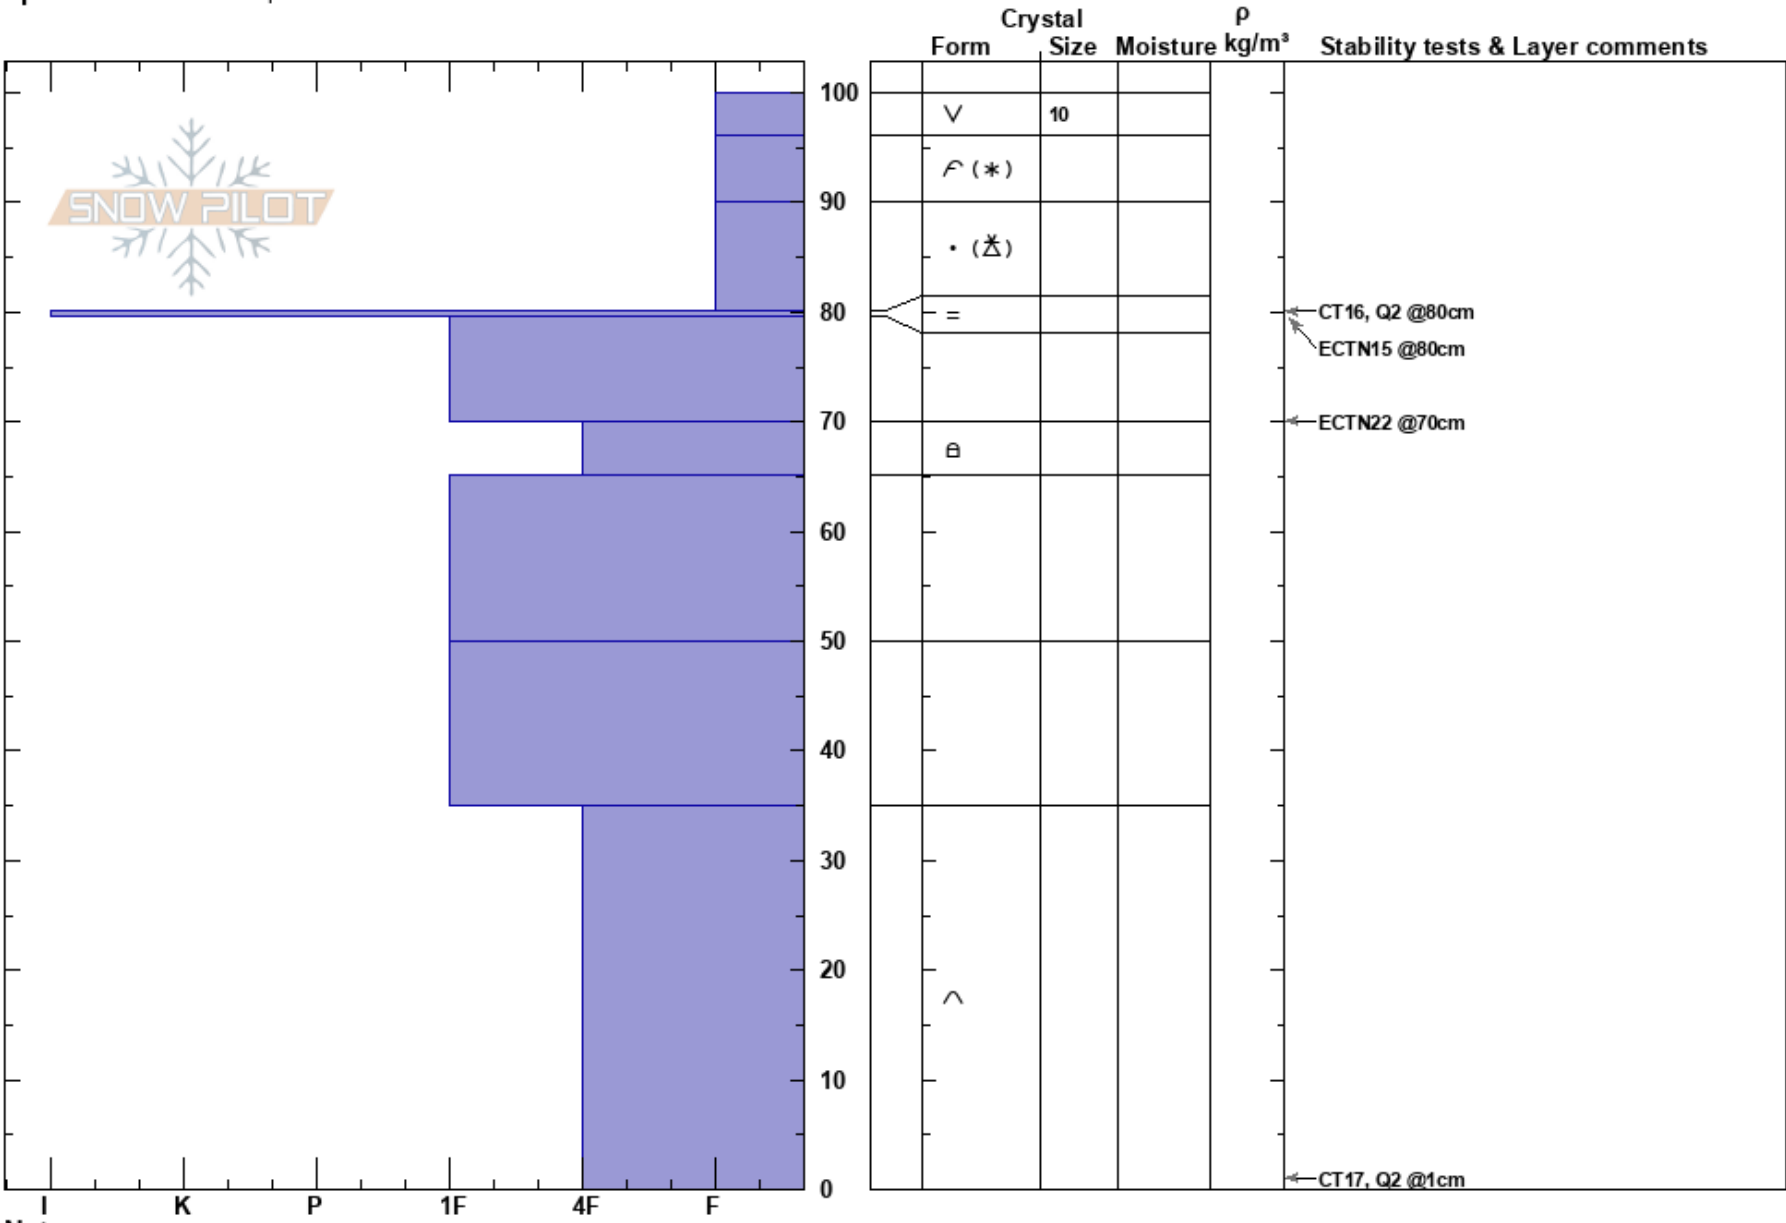

Rattlesnake 01_13_17
 Rattlesnake Mtns
 MT
 Elevation: 7730 ft
 Aspect: 180°
 Specifics: We skied slope

Travis Craft
 01/13/2017 - 11:30am
 Co-ord: 47.04770N, -113.98212W
 Slope Angle: 24°
 Wind Loading: previous

Stability: Good HS: 100
 Air Temperature: -8.7°C PF: 75 80-79.5cm: Problematic layer
 Sky Cover: CLR
 Precipitation: NO
 Wind: Calm

Notes: