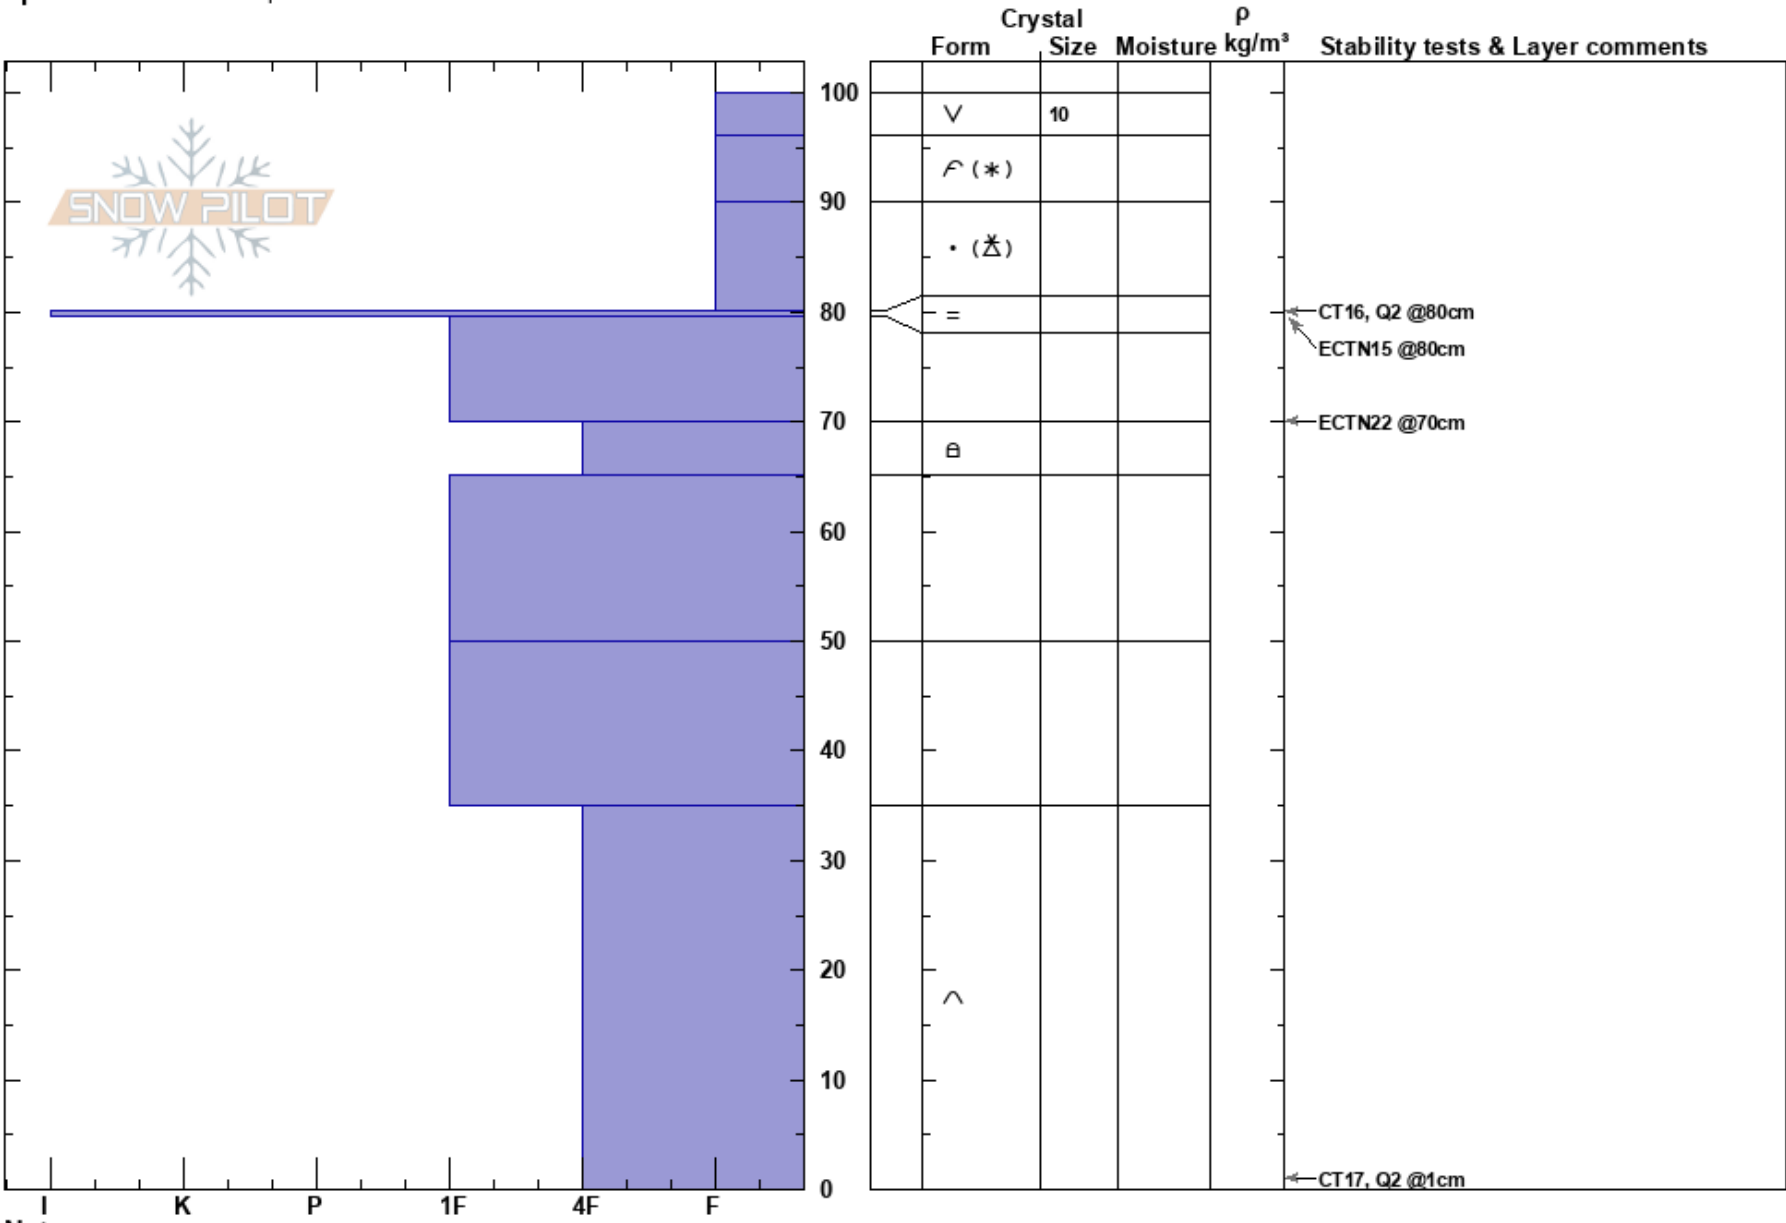

Rattlesnake 01\_13\_17  
 Rattlesnake Mtns  
 MT  
 Elevation: 7730 ft  
 Aspect: 180°  
 Specifics: We skied slope

Travis Craft  
 01/13/2017 - 11:30am  
 Co-ord: 47.04770N, -113.98212W  
 Slope Angle: 24°  
 Wind Loading: previous

Stability: Good HS: 100  
 Air Temperature: -8.7°C PF: 75 80-79.5cm: Problematic layer  
 Sky Cover: CLR  
 Precipitation: NO  
 Wind: Calm

Notes:

I K P 1F 4F F