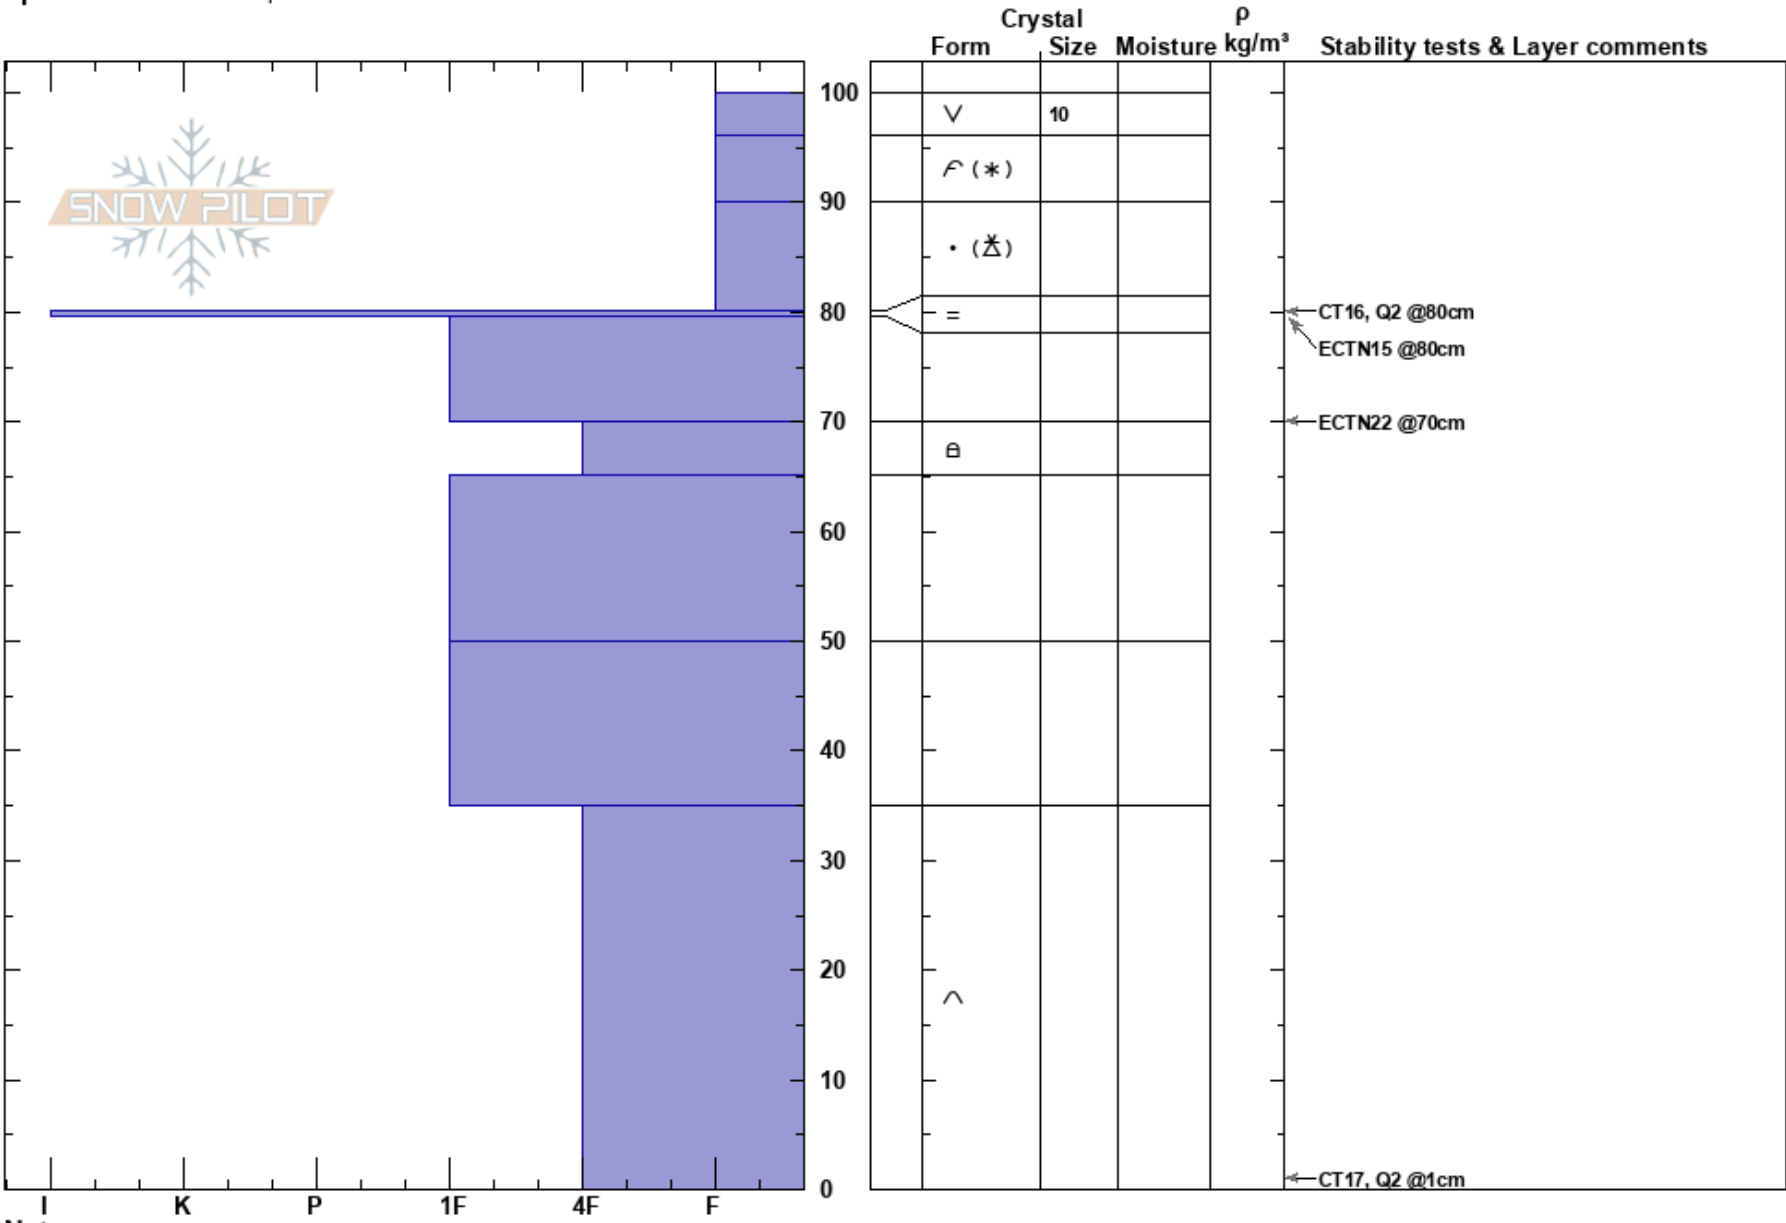

Rattlesnake 01\_13\_17  
 Rattlesnake Mtns  
 MT  
 Elevation: 7730 ft  
 Aspect: 180°  
 Specifics: We skied slope

Travis Craft  
 01/13/2017 - 11:30am  
 Co-ord: 47.04770N, -113.98212W  
 Slope Angle: 24°  
 Wind Loading: previous

Stability: Good HS: 100  
 Air Temperature: -8.7°C PF: 75 80-79.5cm: Problematic layer  
 Sky Cover: CLR  
 Precipitation: NO  
 Wind: Calm

Notes: