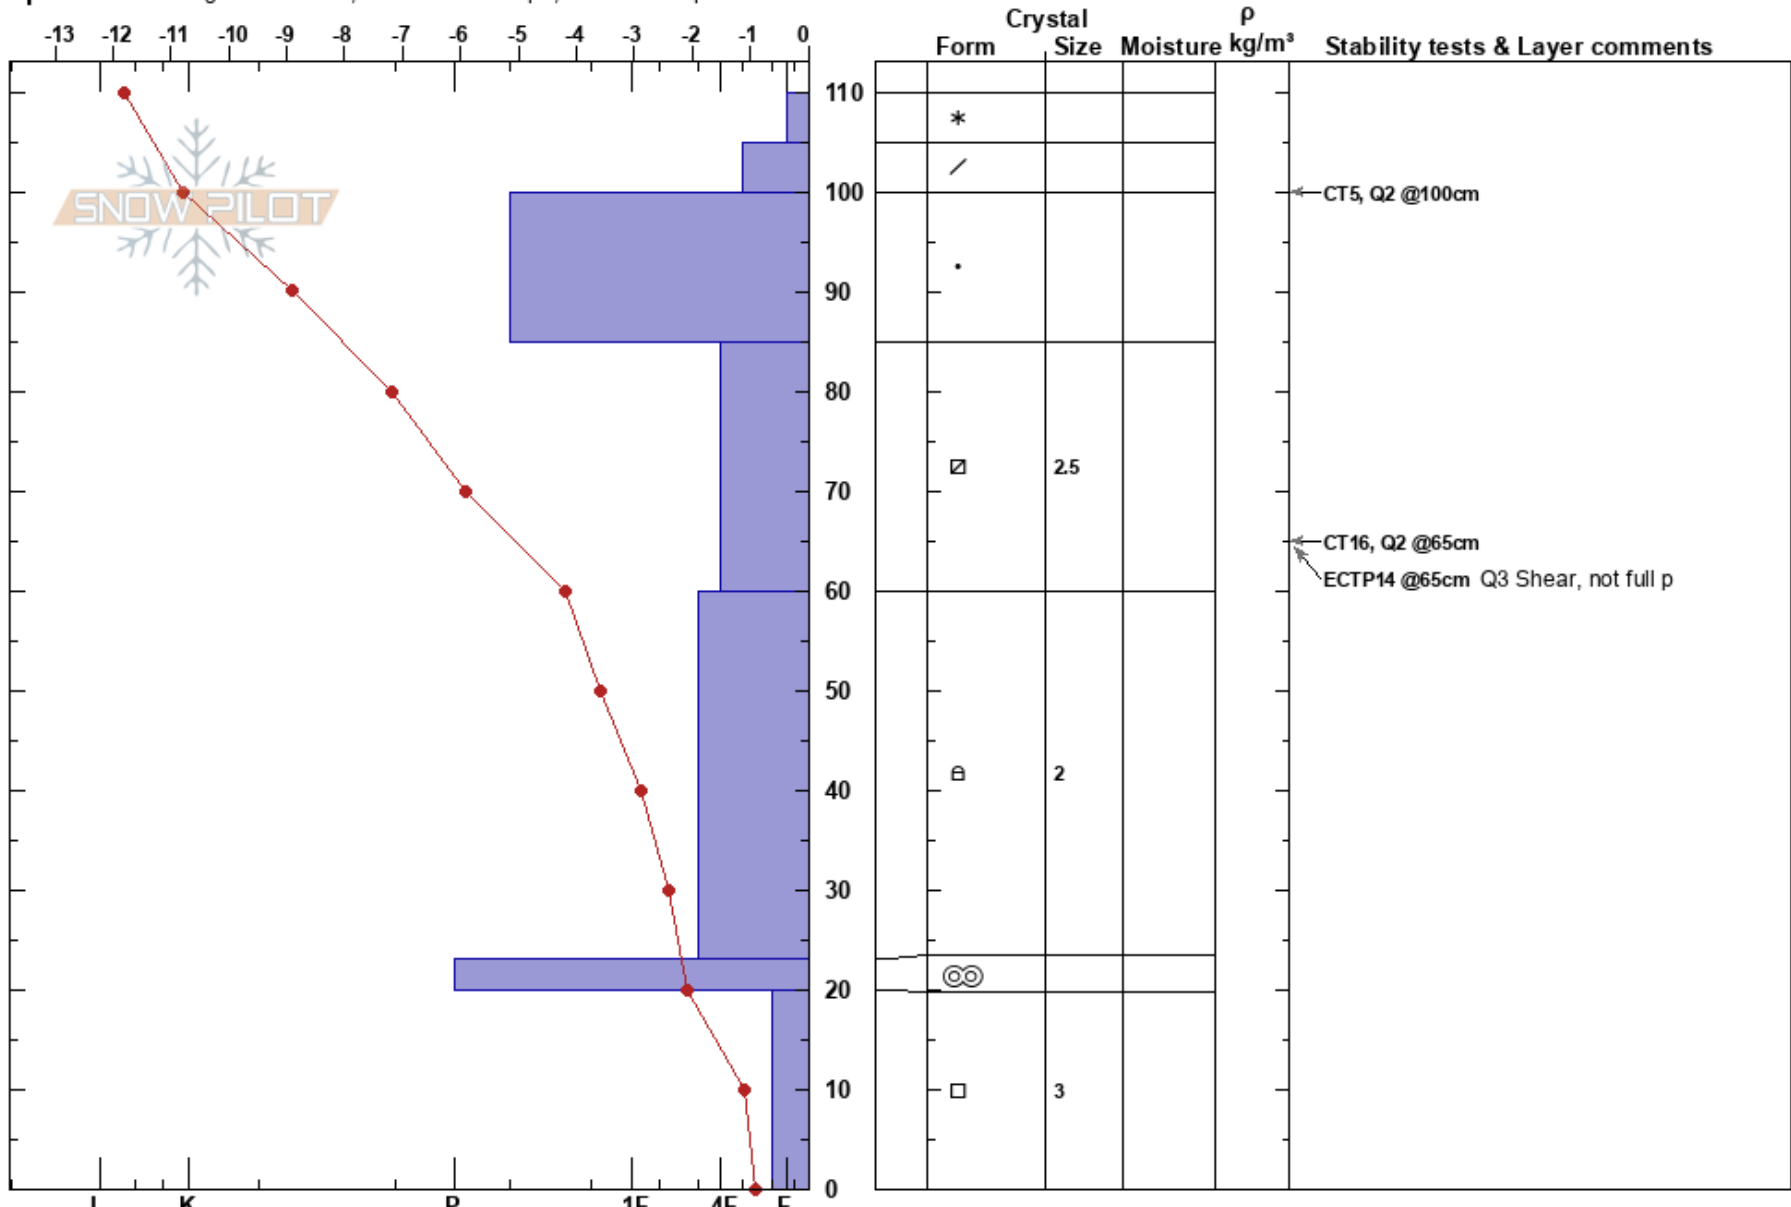

Rock Cr. Amphitheatre
 Madison Range-N
 MT

John De Pew
 12/26/2018 - 11:30am
 Co-ord:
 Slope Angle: 34°
 Wind Loading: no

Stability:
 Air Temperature: -11.8°C
 Sky Cover: SCT
 Precipitation: S-1
 Wind: NW Calm

HS: 110
 Layer Notes:
 85-60cm: Problematic layer

Elevation: 9300 ft
 Aspect: 15°

Specifics: Pit dug in a Ski Area; Ski tracks on slope; We skied slope

Notes: