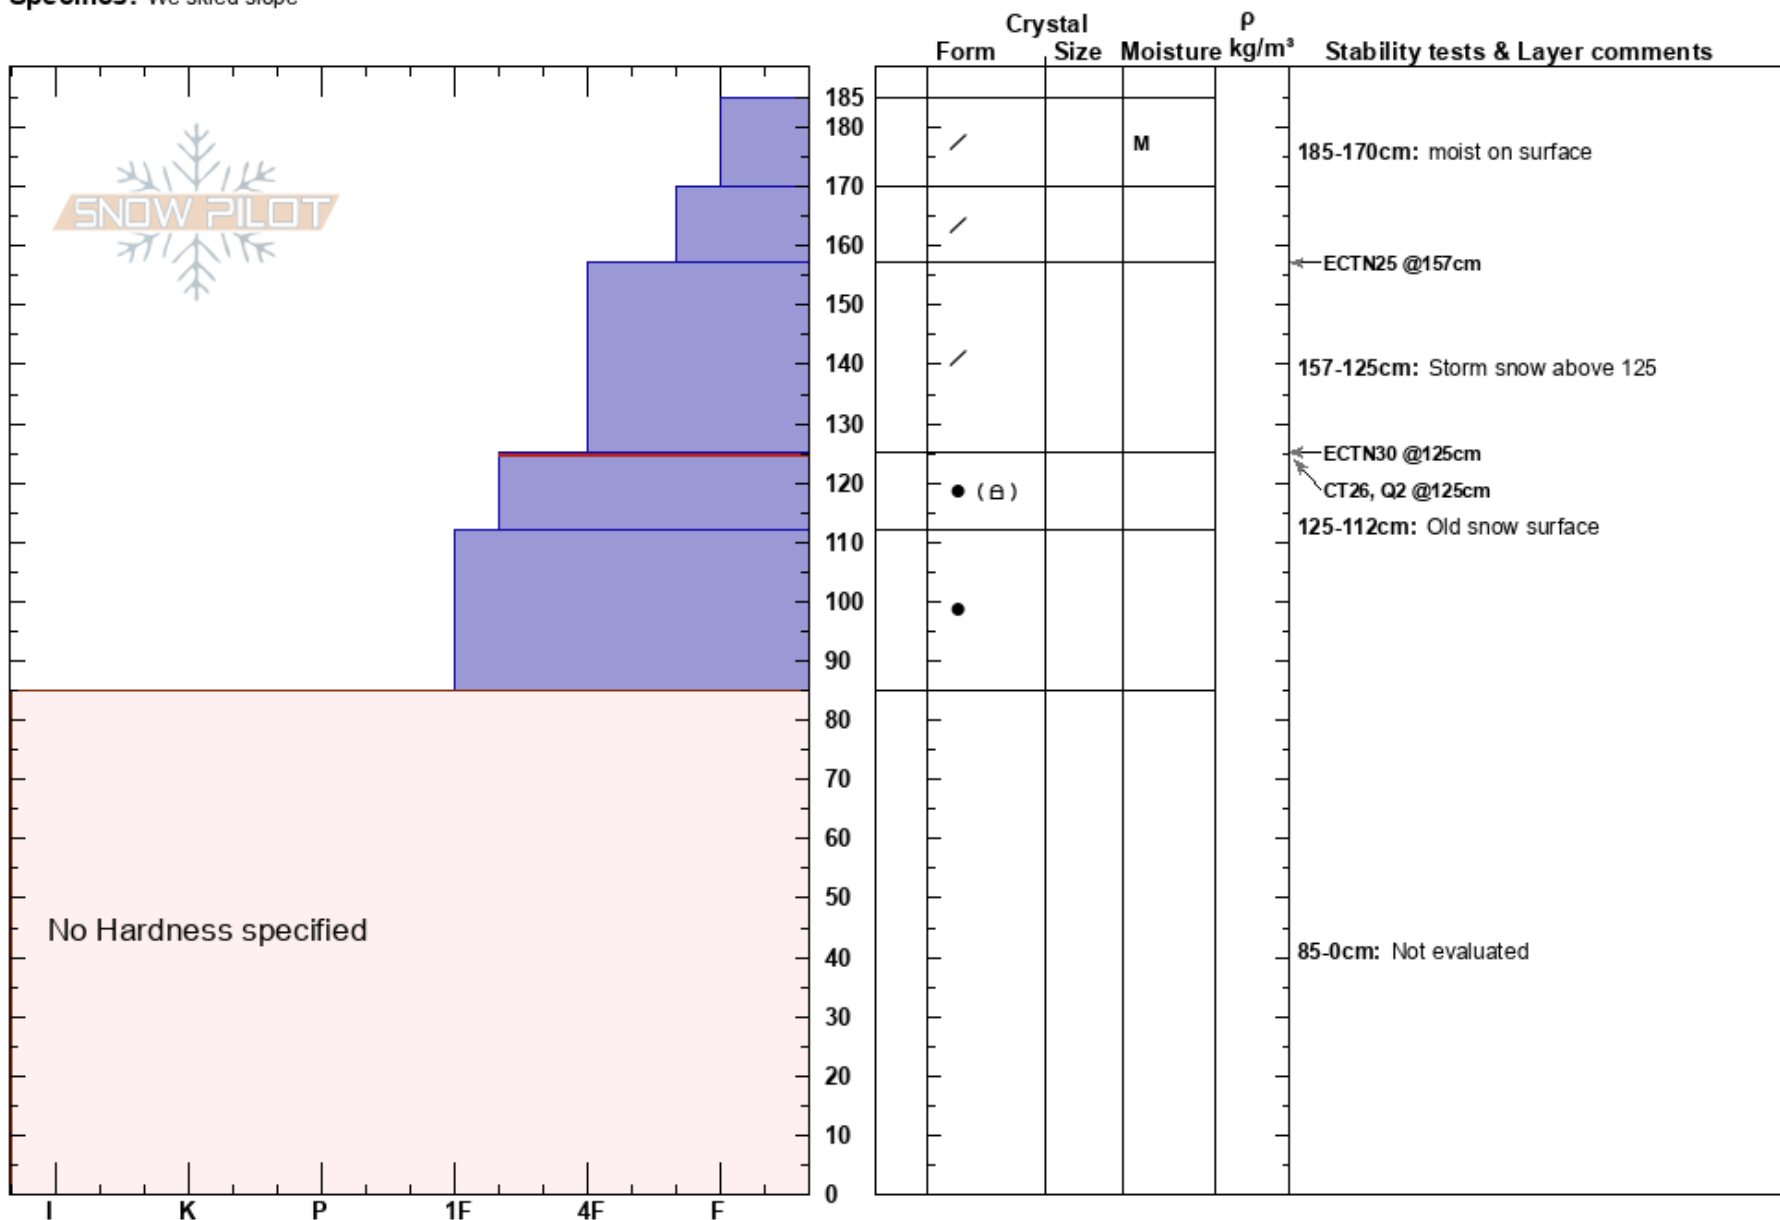

170113 Tognar  
 Absaroka  
 WY  
**Elevation:** 8975 ft  
**Aspect:** 125°  
**Specifics:** We skied slope

Ron Johnson  
 01/13/2017 - 1:00pm  
**Co-ord:** 44.46653N, -110.10520W  
**Slope Angle:** 28°  
**Wind Loading:**

**Stability:**  
**Air Temperature:** -1°C  
**Sky Cover:** CLR  
**Precipitation:** NO  
**Wind:** Calm

**HS:** 185  
**PS:** 30  
**Layer Notes:**  
 185-170cm: moist on surface  
 157-125cm: Storm snow above 125  
 125-112cm: Old snow surface  
 125-112cm: Problematic layer  
 85-0cm: Not evaluated

**Notes:** No obvious signs of instability. Temperature inversion. Steeper sun exposed slopes above 8500 feet had moist surface snow or mf crust.