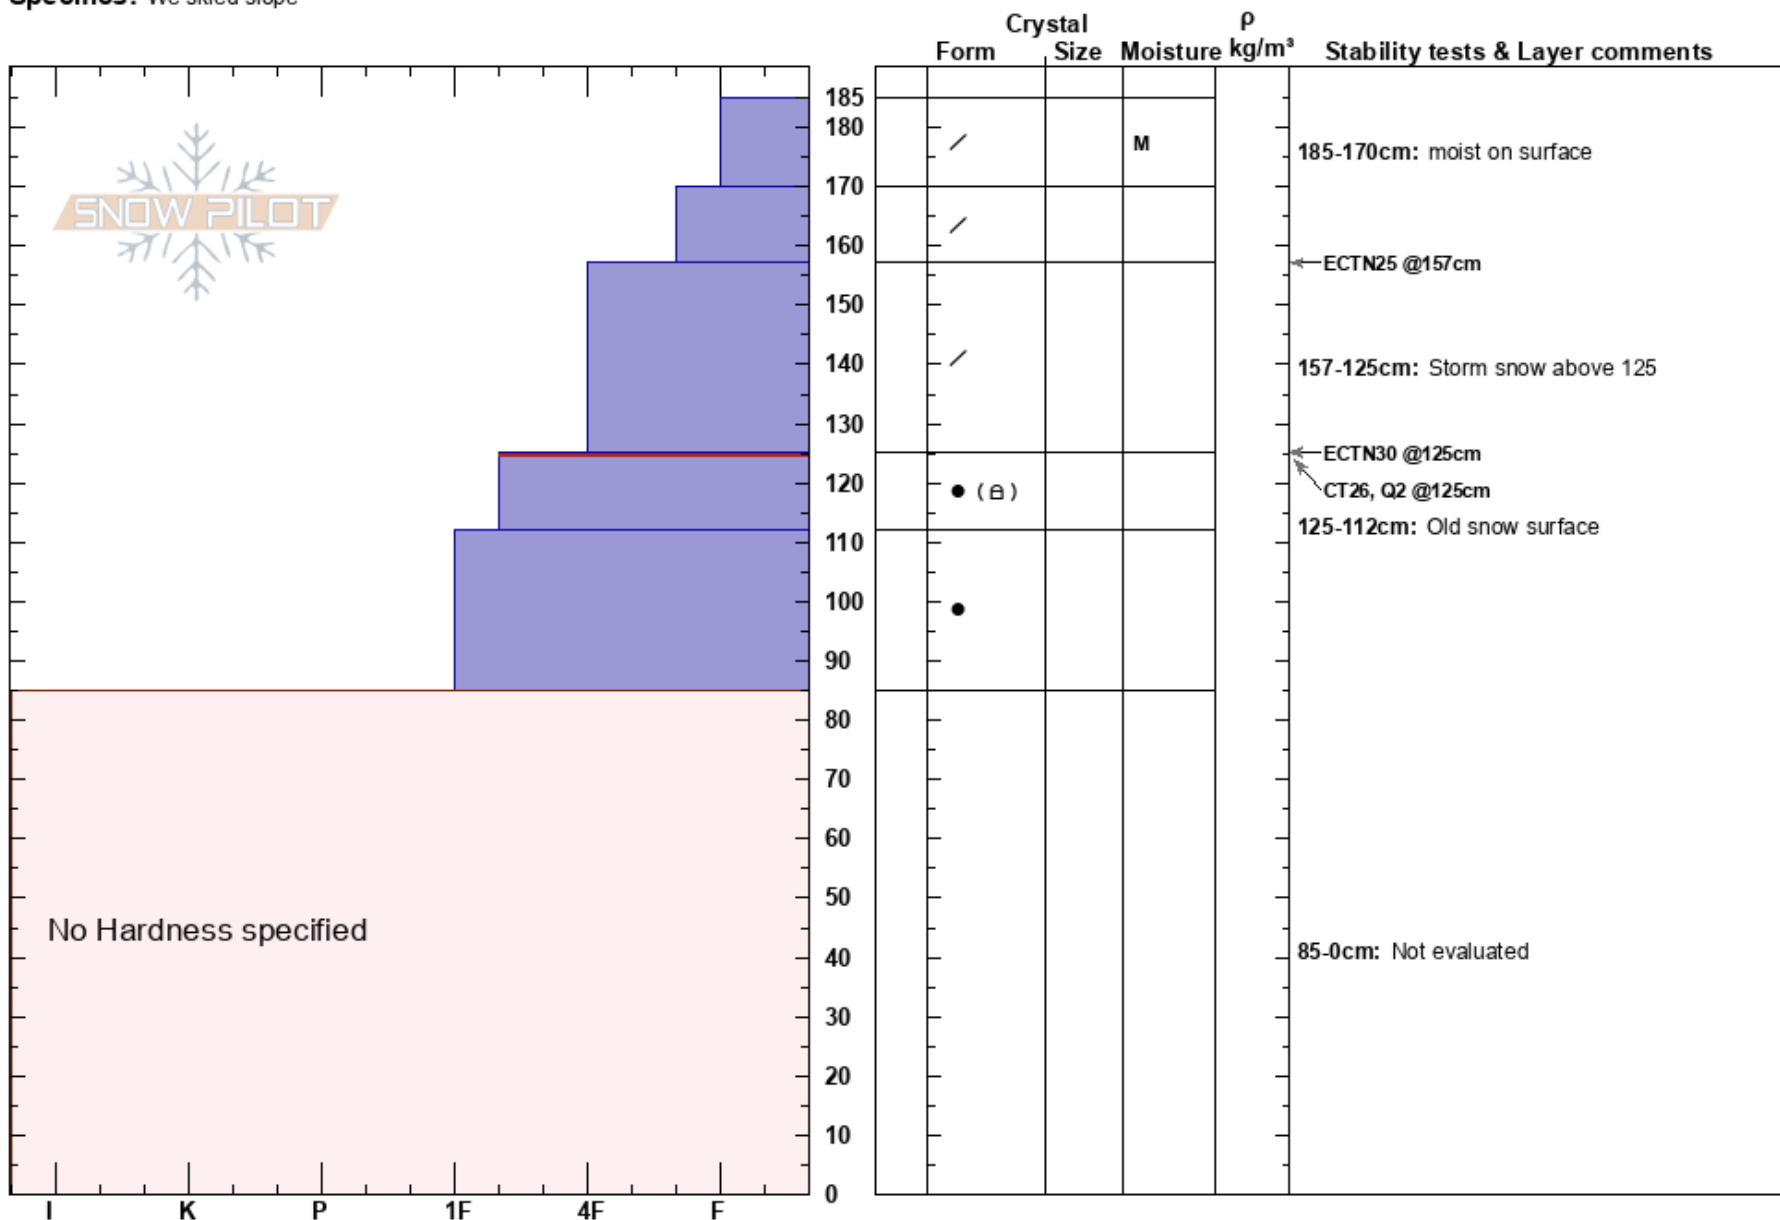

170113 Tognar
 Absaroka
 WY
Elevation: 8975 ft
Aspect: 125°
Specifics: We skied slope

Ron Johnson
 01/13/2017 - 1:00pm
Co-ord: 44.46653N, -110.10520W
Slope Angle: 28°
Wind Loading:

Stability:
Air Temperature: -1°C
Sky Cover: CLR
Precipitation: NO
Wind: Calm

HS: 185
PS: 30
Layer Notes:
 185-170cm: moist on surface
 157-125cm: Storm snow above 125
 125-112cm: Old snow surface
 125-112cm: Problematic layer
 85-0cm: Not evaluated

Notes: No obvious signs of instability. Temperature inversion. Steeper sun exposed slopes above 8500 feet had moist surface snow or mf crust.