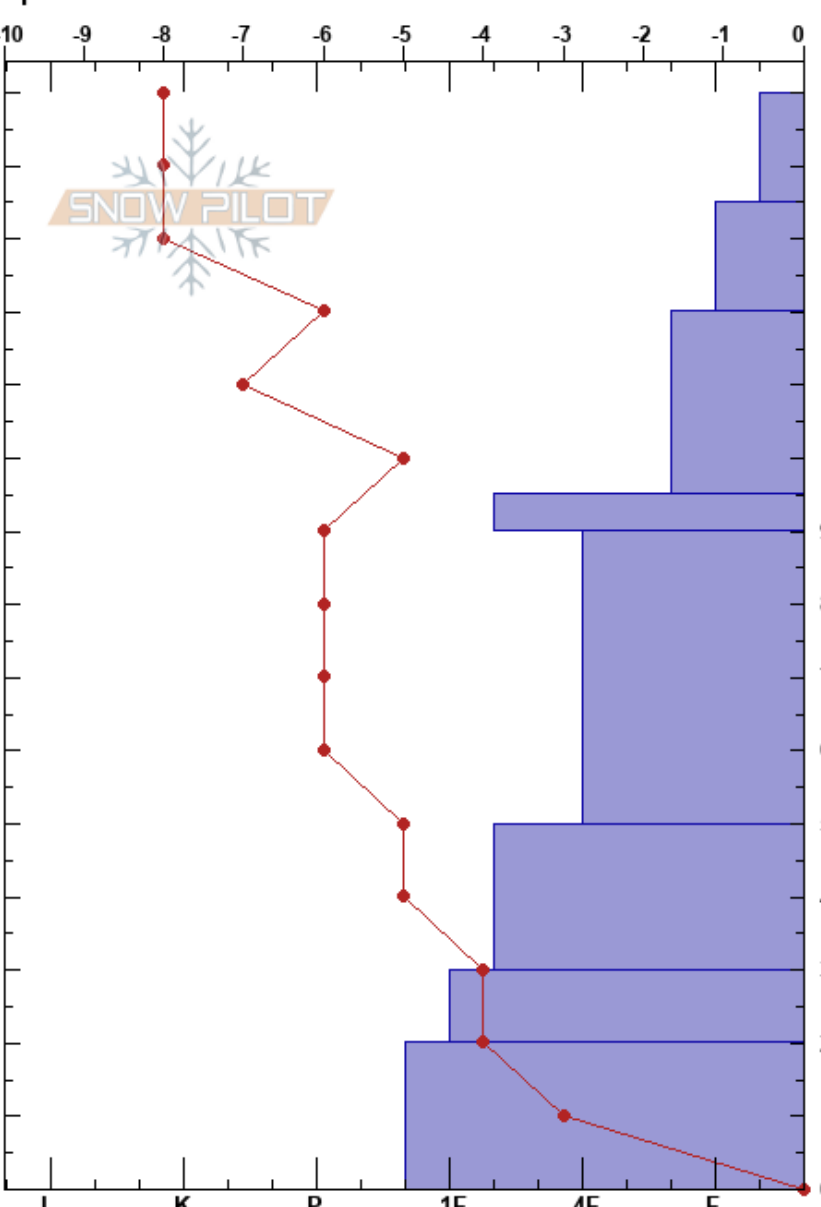

Berry Fire-Unburned  
 Teton Range  
 WY  
 Elevation: 7369 ft  
 Aspect: W  
 Specifics:

Hilary Hays  
 01/12/2017 - 3:00pm  
 Co-ord: 12T 524420W 4875103N  
 Slope Angle:  
 Wind Loading: no

Stability:  
 Air Temperature: -10°C  
 Sky Cover: CLR  
 Precipitation: NO  
 Wind: Calm

Layer Notes:

Form	Crystal		$\rho$ kg/m <sup>3</sup>	Stability tests & Layer comments
	Size	Moisture		
/ (*)	0.3	D-M		
/ (X)	0.3	D-M		
⊖	0.3	D-M		
⊖	0.3	D-M		
⊖	0.5	D-M		
⊖	0.5	D-M		
⊖	1	D-M		
⊖	1	D-M		