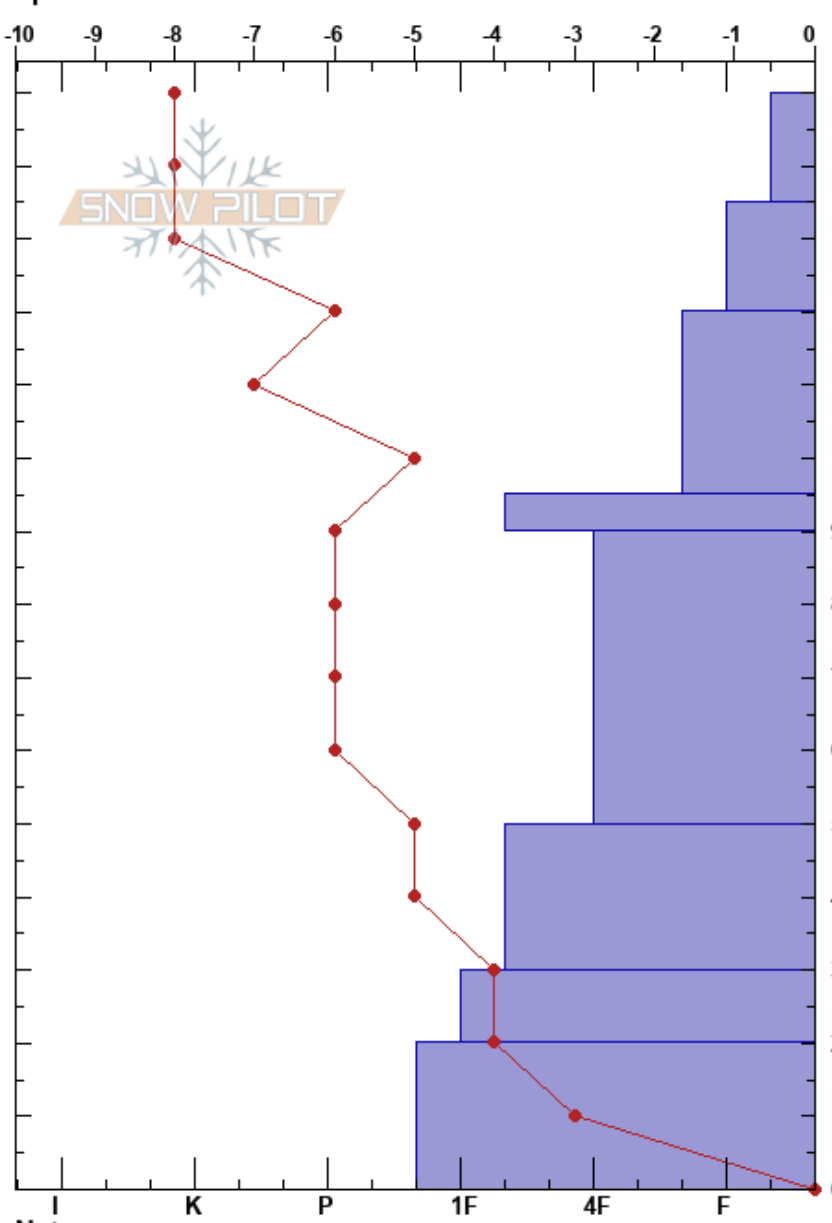

Berry Fire-Unburned
 Teton Range
 WY
 Elevation: 7369 ft
 Aspect: W
 Specifics:

Hilary Hays
 01/12/2017 - 3:00pm
 Co-ord: 12T 524420W 4875103N
 Slope Angle:
 Wind Loading: no

Stability:
 Air Temperature: -10°C
 Sky Cover: CLR
 Precipitation: NO
 Wind: Calm

Layer Notes:

Form	Crystal		ρ kg/m ³	Stability tests & Layer comments
	Size	Moisture		
/ (*)	0.3	D-M		
/ (X)	0.3	D-M		
⊖	0.3	D-M		
⊖	0.3	D-M		
⊖	0.5	D-M		
⊖	0.5	D-M		
⊖	1	D-M		
⊖	1	D-M		

Notes: