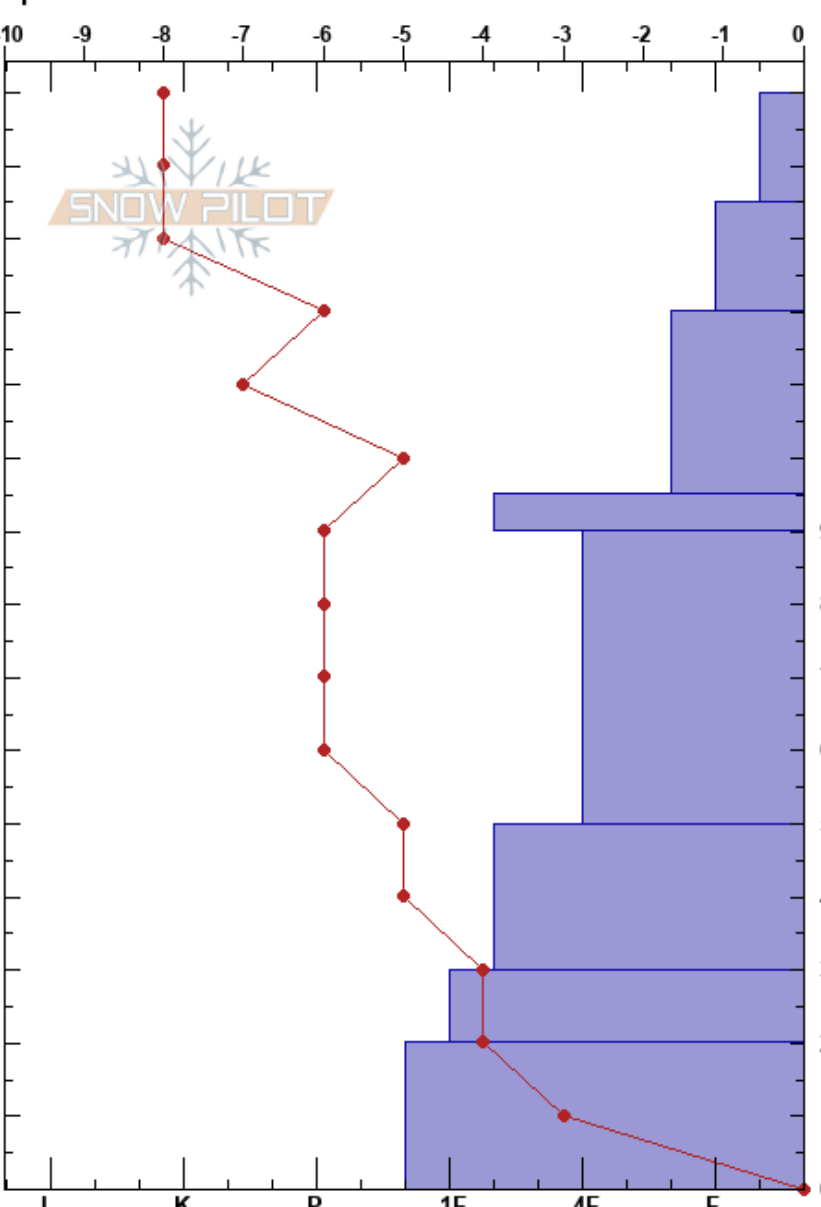

Berry Fire-Unburned
 Teton Range
 WY
 Elevation: 7369 ft
 Aspect: W
 Specifics:

Hilary Hays
 01/12/2017 - 3:00pm
 Co-ord: 12T 524420W 4875103N
 Slope Angle:
 Wind Loading: no

Stability:
 Air Temperature: -10°C
 Sky Cover: CLR
 Precipitation: NO
 Wind: Calm

Layer Notes:

Form	Crystal		ρ kg/m ³	Stability tests & Layer comments
	Size	Moisture		
/ (*)	0.3	D-M		
/ (X)	0.3	D-M		
⊖	0.3	D-M		
⊖	0.3	D-M		
⊖	0.5	D-M		
⊖	0.5	D-M		
⊖	1	D-M		
⊖	1	D-M		

Notes: