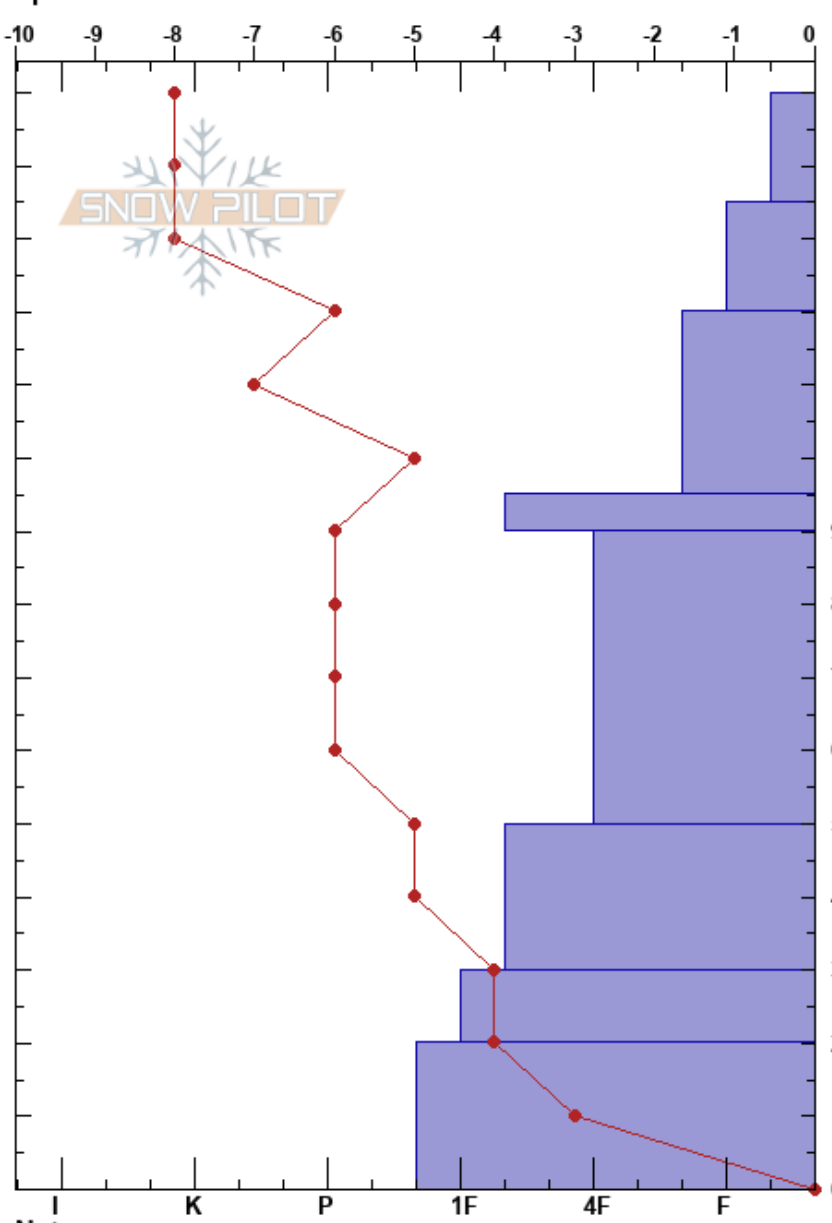

Berry Fire-Unburned  
 Teton Range  
 WY  
 Elevation: 7369 ft  
 Aspect: W  
 Specifics:

Hilary Hays  
 01/12/2017 - 3:00pm  
 Co-ord: 12T 524420W 4875103N  
 Slope Angle:  
 Wind Loading: no

Stability:  
 Air Temperature: -10°C  
 Sky Cover: CLR  
 Precipitation: NO  
 Wind: Calm

Layer Notes:

Form	Crystal		$\rho$ kg/m <sup>3</sup>	Stability tests & Layer comments
	Size	Moisture		
/ (*)	0.3	D-M		
/ (X)	0.3	D-M		
⊖	0.3	D-M		
⊖	0.3	D-M		
⊖	0.5	D-M		
⊖	0.5	D-M		
⊖	1	D-M		
⊖	1	D-M		