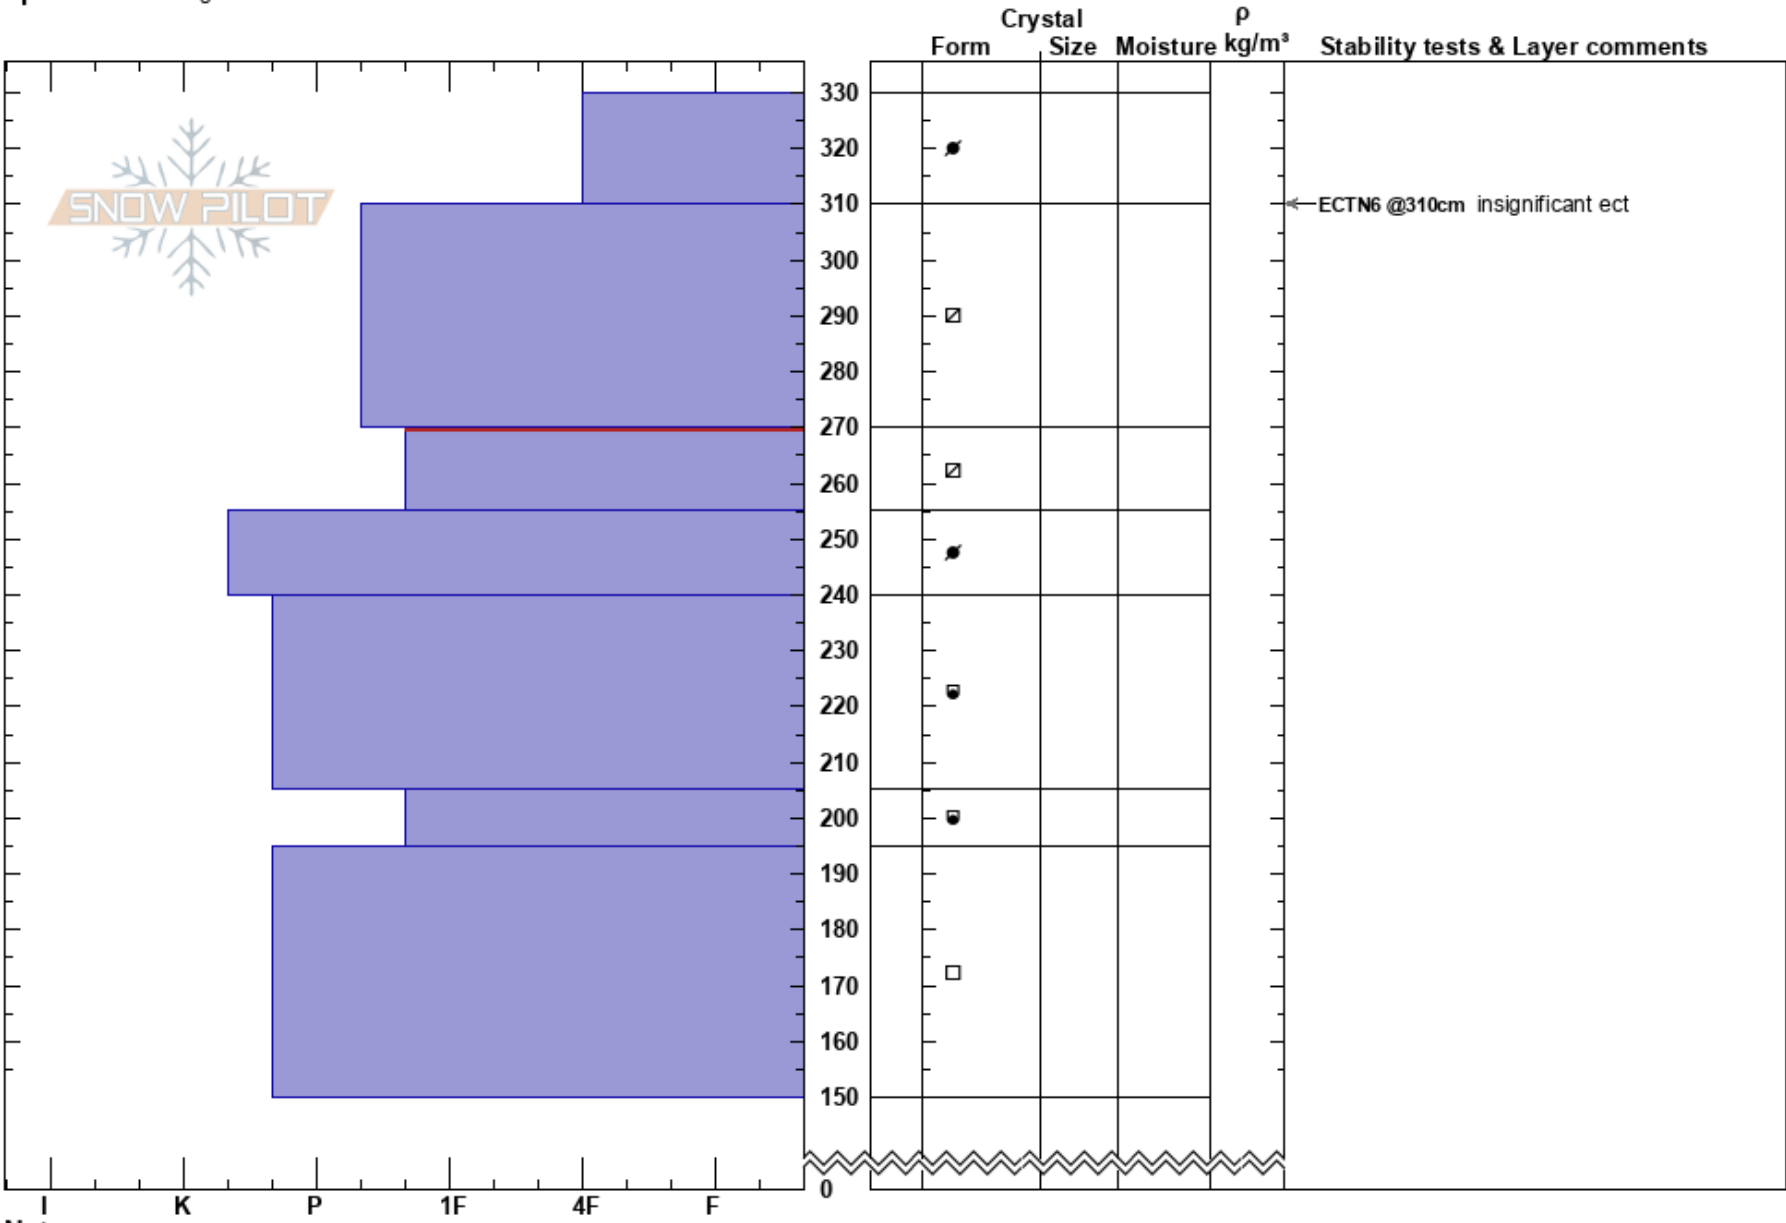

orbit ampitheatre  
 Madison Range-N  
 MT  
 Elevation: 9800 ft  
 Aspect: NE  
 Specifics: Pit dug in a Ski Area

taylor woodward  
 12/23/2018 - 3:00pm  
 Co-ord:  
 Slope Angle: 40°  
 Wind Loading: previous

Stability: **HS:330**  
 Air Temperature: -6°C PF: 5 270-255cm: Problematic layer  
 Sky Cover: OVC  
 Precipitation: S-1  
 Wind: SW Light Breeze

Notes: