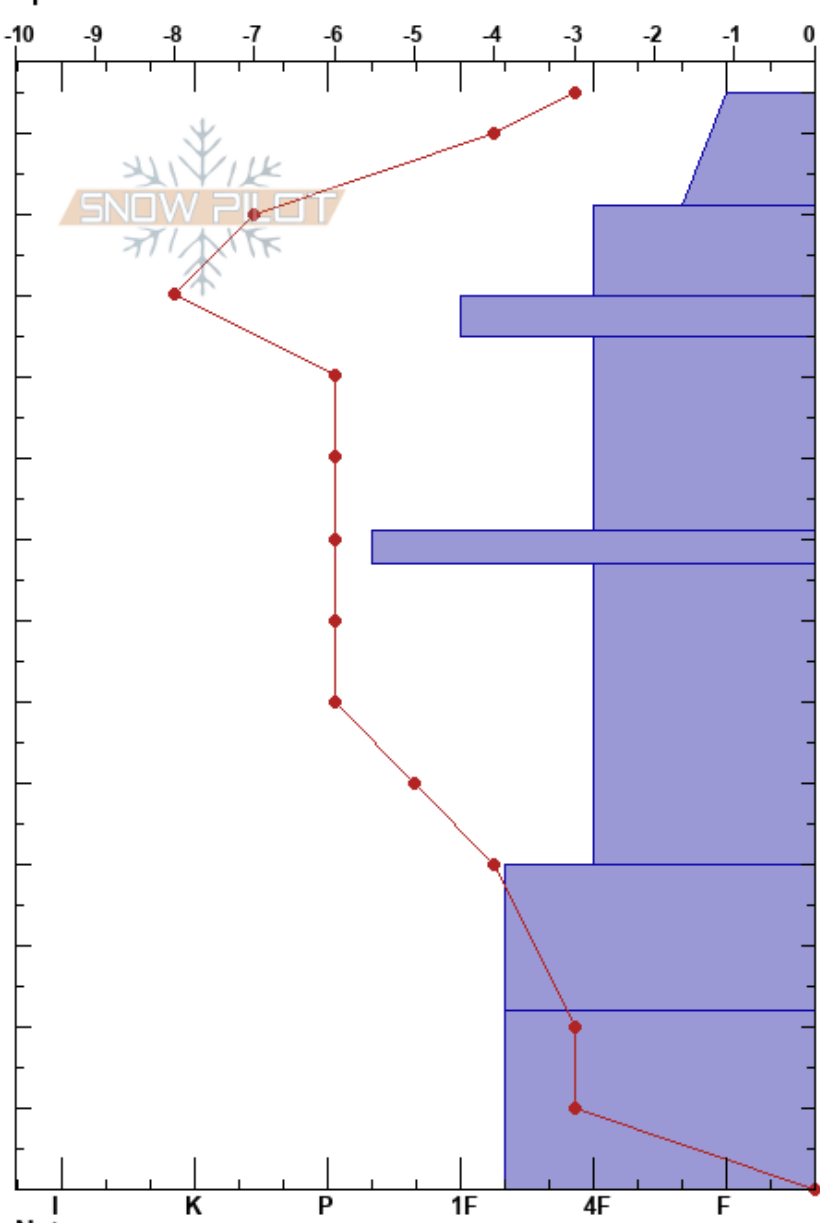

Berry Fire-Charred  
 Teton Range  
 WY  
 Elevation: 7331 ft  
 Aspect: W  
 Specifics:

Hilary Hays  
 01/12/2017 - 12:30pm  
 Co-ord: 12T 524198W 4875599N  
 Slope Angle: 8°  
 Wind Loading: no

Stability:  
 Air Temperature: -10°C  
 Sky Cover: CLR  
 Precipitation: NO  
 Wind: Calm

HS: 135 PS: 10 Layer Notes:

Form	Crystal		Moisture	$\rho$ kg/m <sup>3</sup>	Stability tests & Layer comments
	Size				
/ (*)	1.5		M-W		
/ (*)	1		M		
.	1		M		
.	1		D-M		
⊙⊙	0.5		D		
⊖	1		D		
⊖			D		
⊖	2		D		