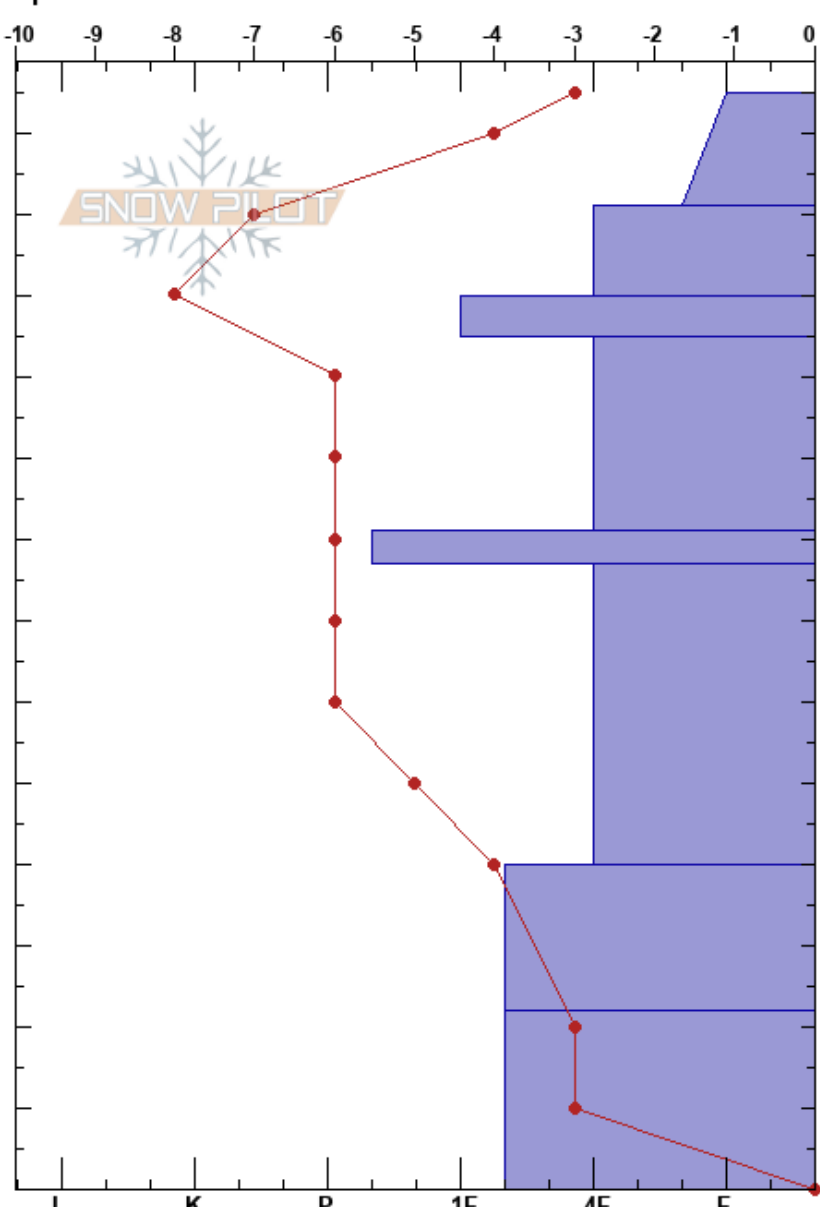

Berry Fire-Charred
 Teton Range
 WY
 Elevation: 7331 ft
 Aspect: W
 Specifics:

Hilary Hays
 01/12/2017 - 12:30pm
 Co-ord: 12T 524198W 4875599N
 Slope Angle: 8°
 Wind Loading: no

Stability:
 Air Temperature: -10°C
 Sky Cover: CLR
 Precipitation: NO
 Wind: Calm

Layer Notes:

Elevation (m)	Crystal		ρ kg/m ³	Stability tests & Layer comments
	Form	Size		
135				
130	/ (*)	1.5	M-W	
120	/ (*)	1	M	
110	.	1	M	
100	.	1	D-M	
90	.	1	D-M	
80	⊙⊙	0.5	D	
70				
60	⊖	1	D	
50				
40				
30	⊖		D	
20				
10	⊖	2	D	
0				