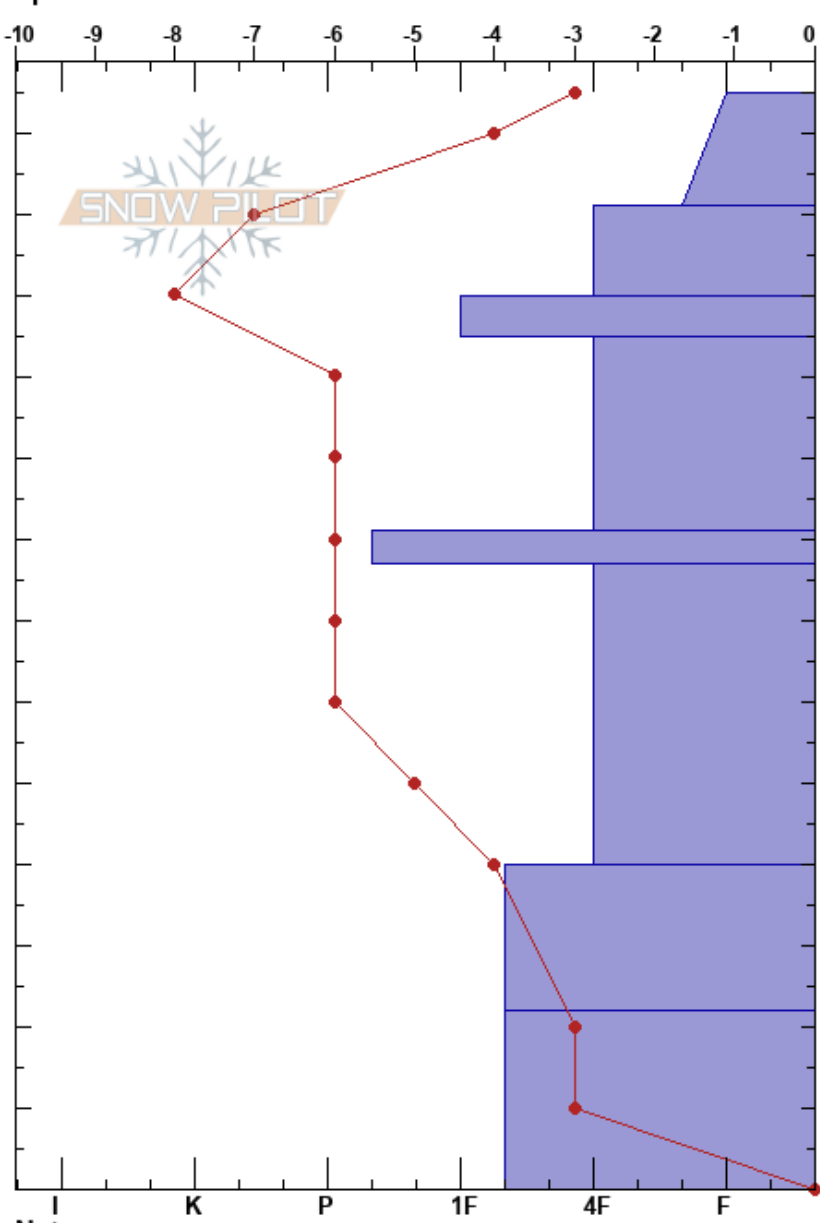

Berry Fire-Charred  
 Teton Range  
 WY  
 Elevation: 7331 ft  
 Aspect: W  
 Specifics:

Hilary Hays  
 01/12/2017 - 12:30pm  
 Co-ord: 12T 524198W 4875599N  
 Slope Angle: 8°  
 Wind Loading: no

Stability:  
 Air Temperature: -10°C PS: 10  
 Sky Cover: CLR  
 Precipitation: NO  
 Wind: Calm

Layer Notes:

Elevation (m)	Crystal		Moisture	$\rho$ kg/m <sup>3</sup>	Stability tests & Layer comments
	Form	Size			
135	/ (*)	1.5	M-W		
120	/ (*)	1	M		
110	.	1	M		
100	.	1	D-M		
80	⊙⊙	0.5	D		
60	⊖	1	D		
30	⊖		D		
10	⊖	2	D		