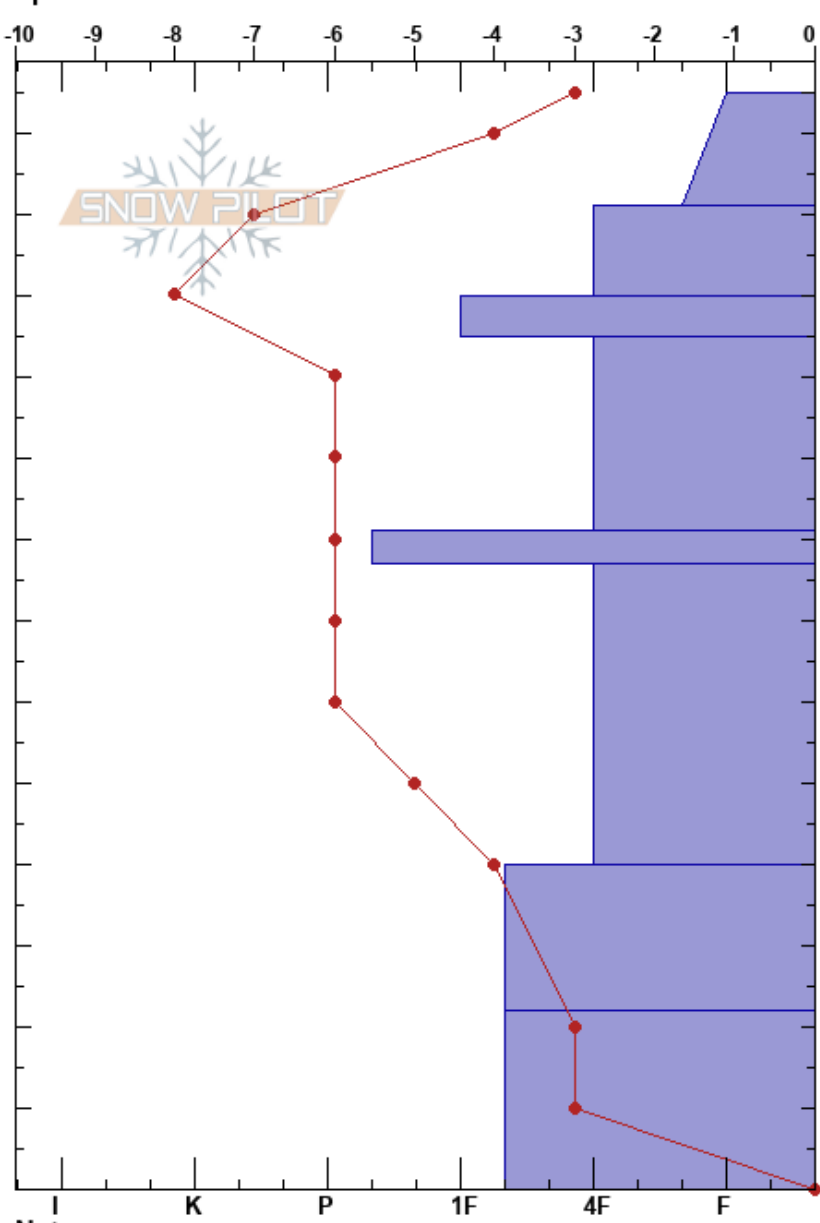

Berry Fire-Charred
 Teton Range
 WY
 Elevation: 7331 ft
 Aspect: W
 Specifics:

Hilary Hays
 01/12/2017 - 12:30pm
 Co-ord: 12T 524198W 4875599N
 Slope Angle: 8°
 Wind Loading: no

Stability:
 Air Temperature: -10°C
 Sky Cover: CLR
 Precipitation: NO
 Wind: Calm

HS: 135 PS: 10 Layer Notes:

| Form | Crystal | | Moisture | ρ kg/m ³ | Stability tests & Layer comments |
|-------|---------|--|----------|-----------------------------|----------------------------------|
| | Size | | | | |
| / (*) | 1.5 | | M-W | | |
| / (*) | 1 | | M | | |
| . | 1 | | M | | |
| . | 1 | | D-M | | |
| ⊙⊙ | 0.5 | | D | | |
| ⊖ | 1 | | D | | |
| ⊖ | | | D | | |
| ⊖ | 2 | | D | | |