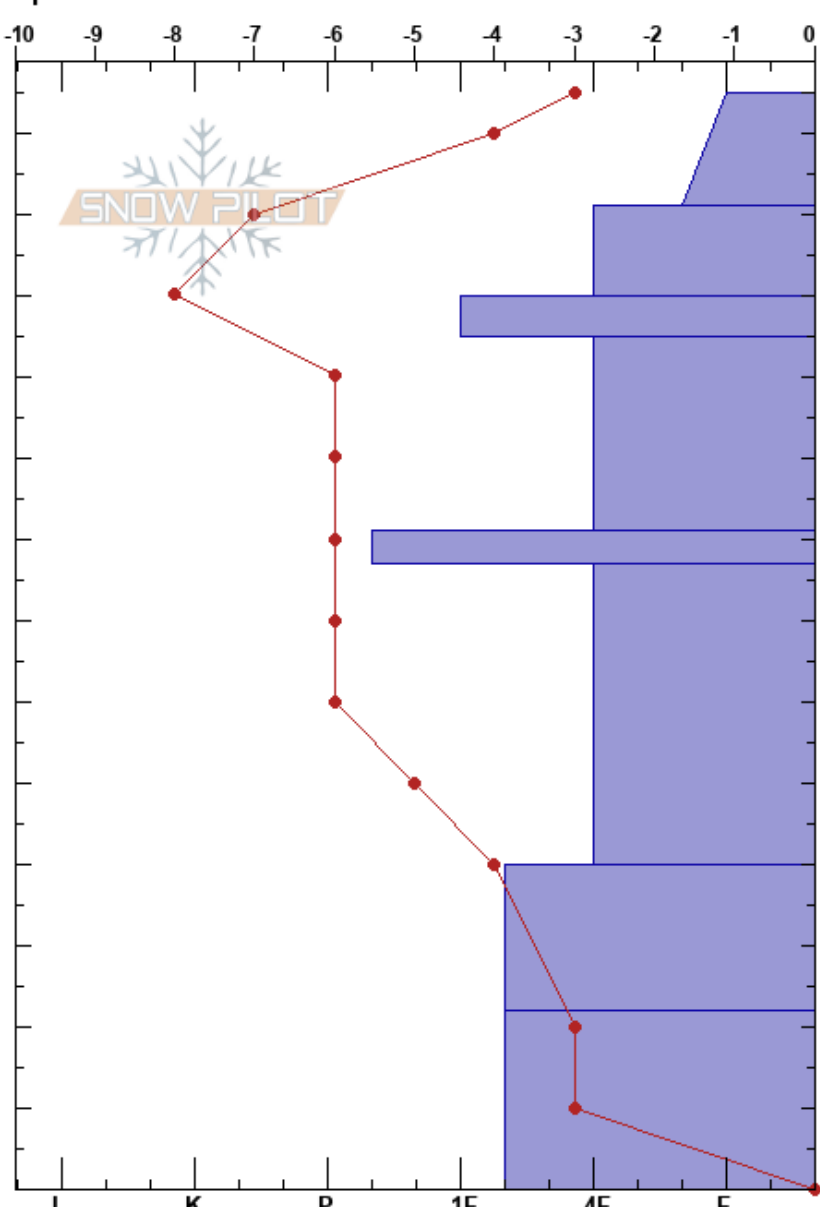

Berry Fire-Charred  
 Teton Range  
 WY  
 Elevation: 7331 ft  
 Aspect: W  
 Specifics:

Hilary Hays  
 01/12/2017 - 12:30pm  
 Co-ord: 12T 524198W 4875599N  
 Slope Angle: 8°  
 Wind Loading: no

Stability:  
 Air Temperature: -10°C  
 Sky Cover: CLR  
 Precipitation: NO  
 Wind: Calm

Layer Notes:

Elevation (m)	Crystal		Moisture (kg/m³)	Stability tests & Layer comments
	Form	Size		
135	/ (*)	1.5	M-W	
120	/ (*)	1	M	
110	.	1	M	
100	.	1	D-M	
80	⊙⊙	0.5	D	
60	⊖	1	D	
40	⊖		D	
20	⊖	2	D	

Notes: