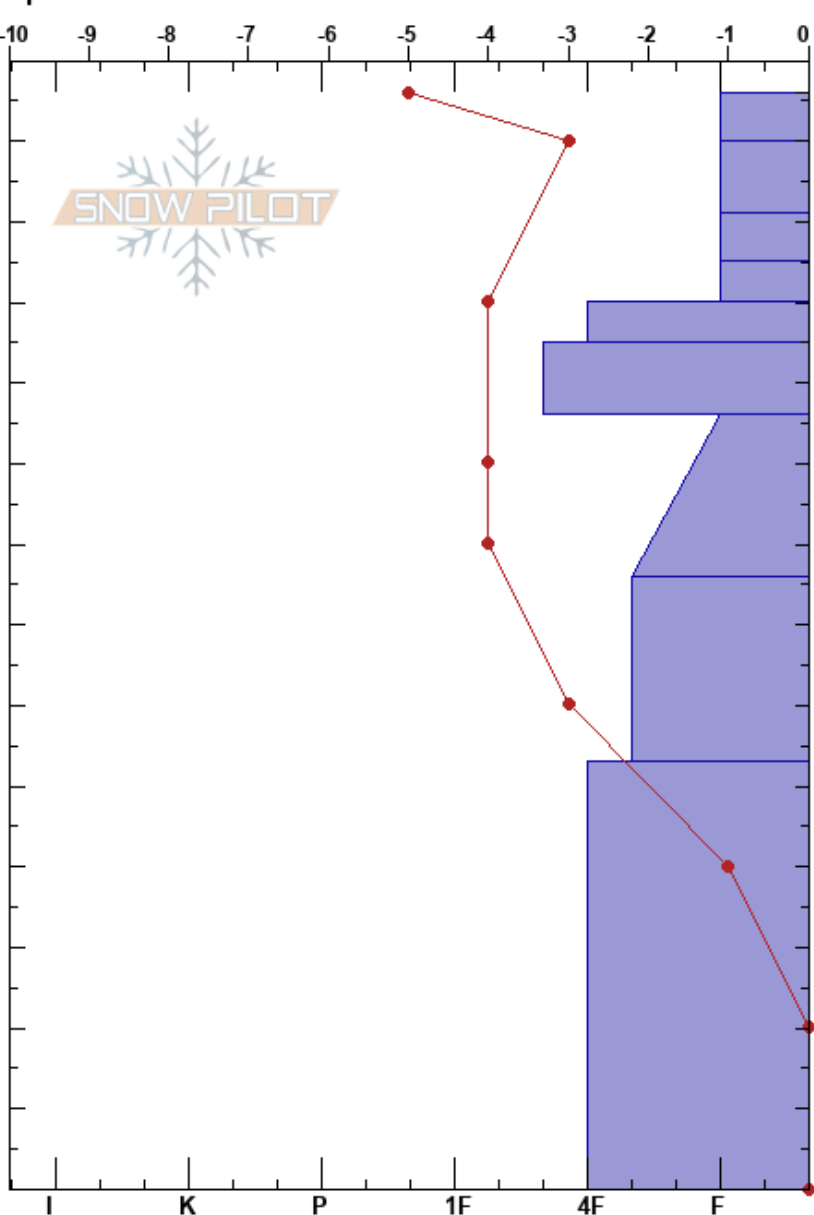

P5C  
 Teton Range  
 WY  
 Elevation: 7307 ft  
 Aspect: 260°  
 Specifics:

Ashley Babcock  
 01/12/2017 - 2:00pm  
 Co-ord: 12T 524162W 4875592N  
 Slope Angle: 8°  
 Wind Loading:

Stability: HS: 136  
 Air Temperature: -2°C PS: 10  
 Sky Cover: CLR  
 Precipitation: NO  
 Wind: Calm

Layer Notes:

Height (cm)	Crystal		Moisture	$\rho$ kg/m <sup>3</sup>	Stability tests & Layer comments
	Form	Size			
136	/ (*)	1	D		
130	/ (*)	0.5	D		
120	/ (X)	1	D-M		
110	/ (X)	1-3	D-M		
100	.	1.5			
90	.	1	M		
80	.	1			
70	.	1			
60	.	1			
50	.	1-2			
40	.	(B)			
20	.				
0					