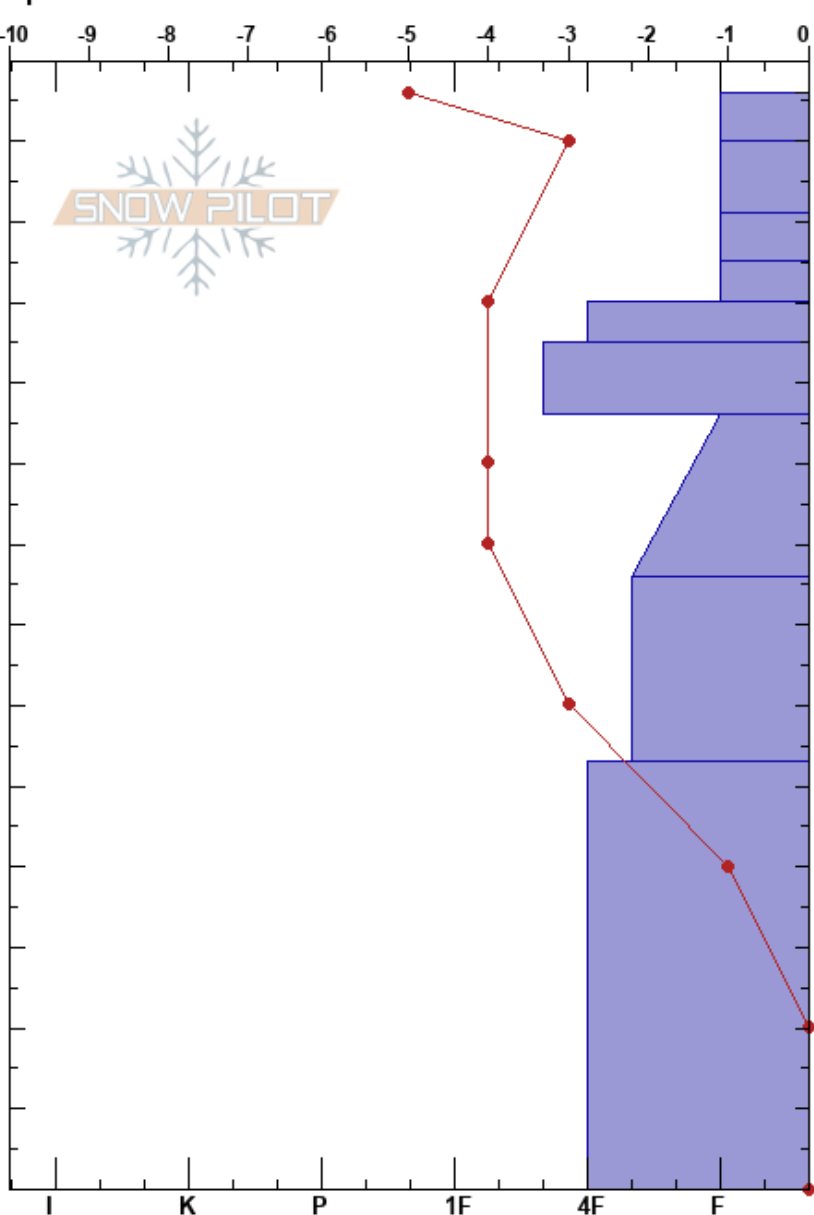

P5C
 Teton Range
 WY
 Elevation: 7307 ft
 Aspect: 260°
 Specifics:

Ashley Babcock
 01/12/2017 - 2:00pm
 Co-ord: 12T 524162W 4875592N
 Slope Angle: 8°
 Wind Loading:

Stability: **HS: 136**
 Air Temperature: -2°C
 Sky Cover: CLR
 Precipitation: NO
 Wind: Calm

Layer Notes:

Height (ft)	Crystal		Moisture	ρ kg/m ³	Stability tests & Layer comments
	Form	Size			
136	/ (*)	1	D		
130	/ (*)	0.5	D		
120	/ (X)	1	D-M		
110	/ (X)	1-3	D-M		
100	.	1.5			
90	.	1	M		
80	.	1			
70	.	1			
60	.	1			
50	.	1			
40	.	1-2			
20	.	(B)			
0					