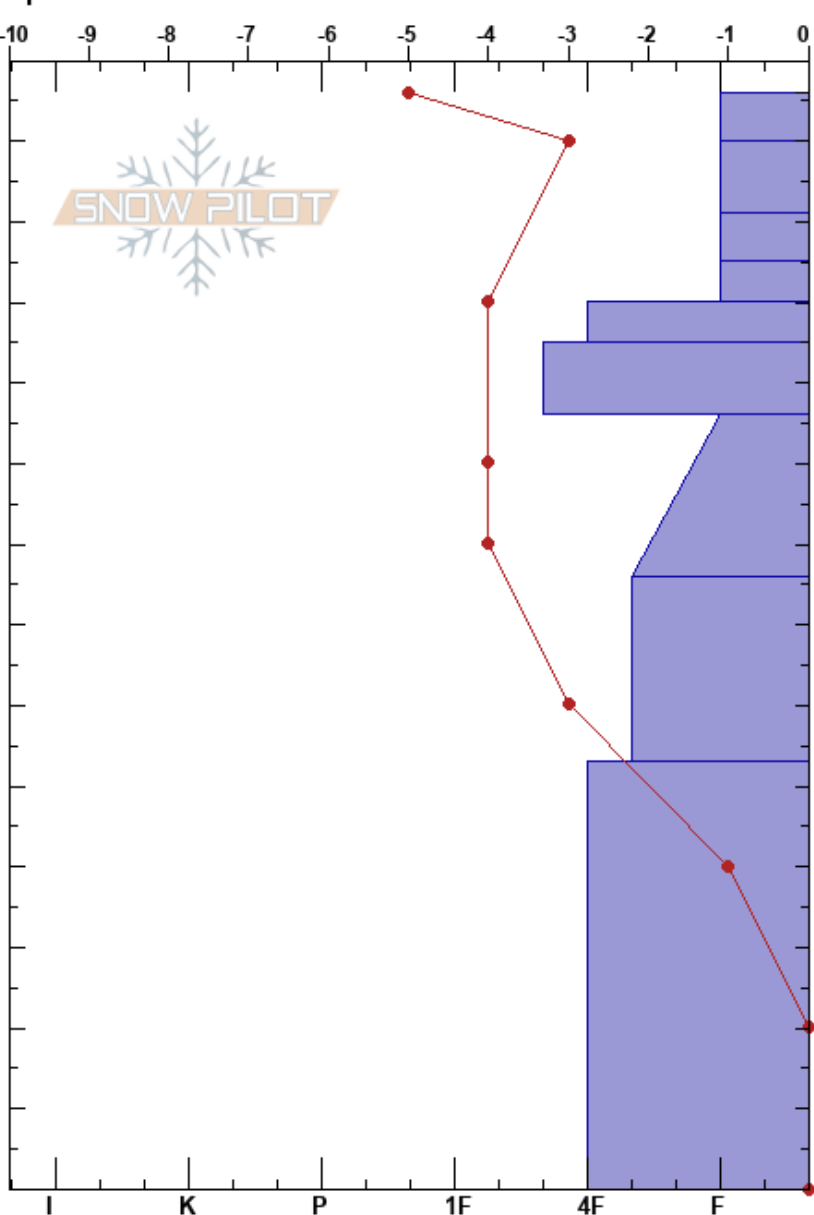

P5C  
 Teton Range  
 WY  
 Elevation: 7307 ft  
 Aspect: 260°  
 Specifics:

Ashley Babcock  
 01/12/2017 - 2:00pm  
 Co-ord: 12T 524162W 4875592N  
 Slope Angle: 8°  
 Wind Loading:

Stability:  
 Air Temperature: -2°C  
 Sky Cover: CLR  
 Precipitation: NO  
 Wind: Calm

HS: 136  
 PS: 10  
 Layer Notes:

Height (ft)	Crystal		Moisture	$\rho$ kg/m <sup>3</sup>	Stability tests & Layer comments
	Form	Size			
136	/ (*)	1	D		
130	/ (*)	0.5	D		
120	/ (X)	1	D-M		
110	/ (X)	1-3	D-M		
100	.	1.5			
90	.	1	M		
80	.	1			
70	.	1			
60	.	1			
50	.	1-2			
40	.	(B)			
30	.				
20	.				
10	.				
0	.				