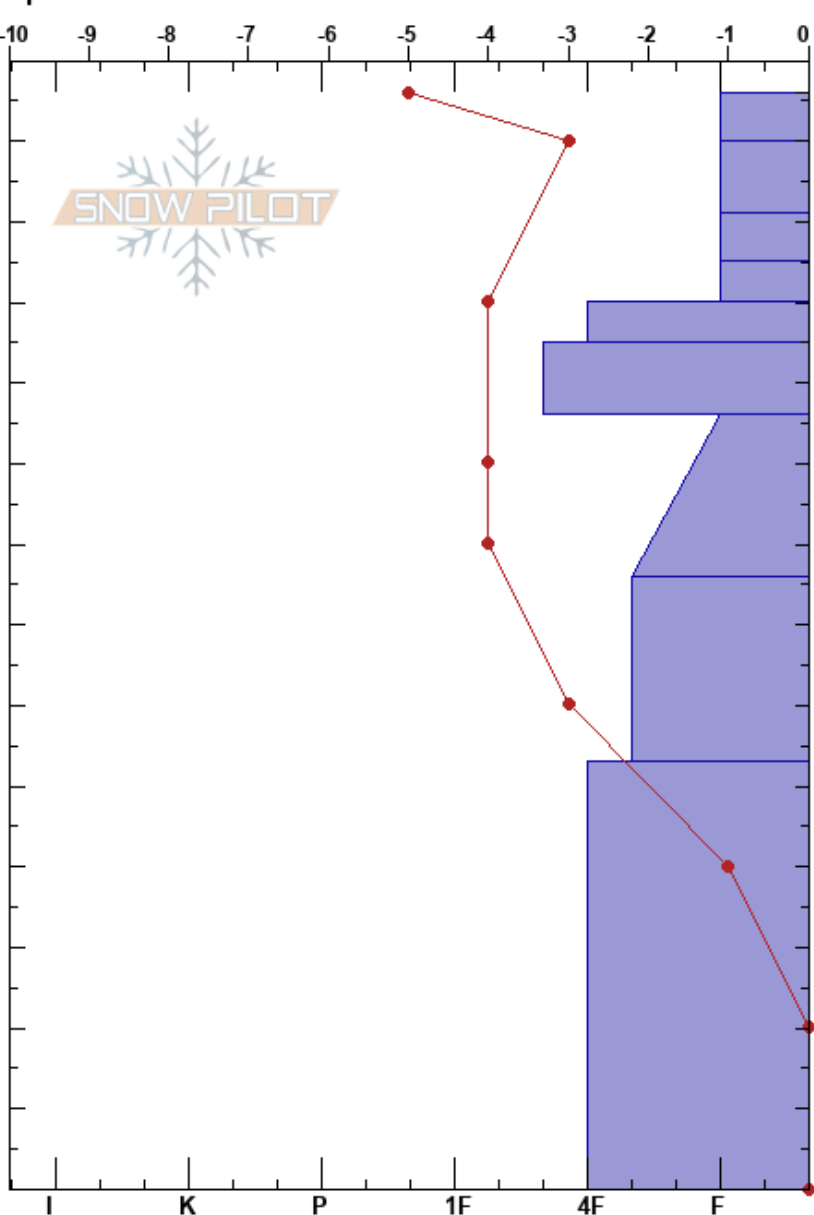

P5C  
 Teton Range  
 WY  
 Elevation: 7307 ft  
 Aspect: 260°  
 Specifics:

Ashley Babcock  
 01/12/2017 - 2:00pm  
 Co-ord: 12T 524162W 4875592N  
 Slope Angle: 8°  
 Wind Loading:

Stability:  
 Air Temperature: -2°C  
 Sky Cover: CLR  
 Precipitation: NO  
 Wind: Calm

HS: 136  
 PS: 10  
 Layer Notes:

Elevation (m)	Crystal		Moisture	$\rho$ kg/m <sup>3</sup>	Stability tests & Layer comments
	Form	Size			
136	/ (*)	1	D		
130	/ (*)	0.5	D		
120	/ (X)	1	D-M		
110	/ (X)	1-3	D-M		
100	.	1.5			
90	.	1	M		
80	.	1			
70	.	1			
60	.	1			
50	.	1			
40	.	1			
30	.	1			
20	• (B)	1-2			